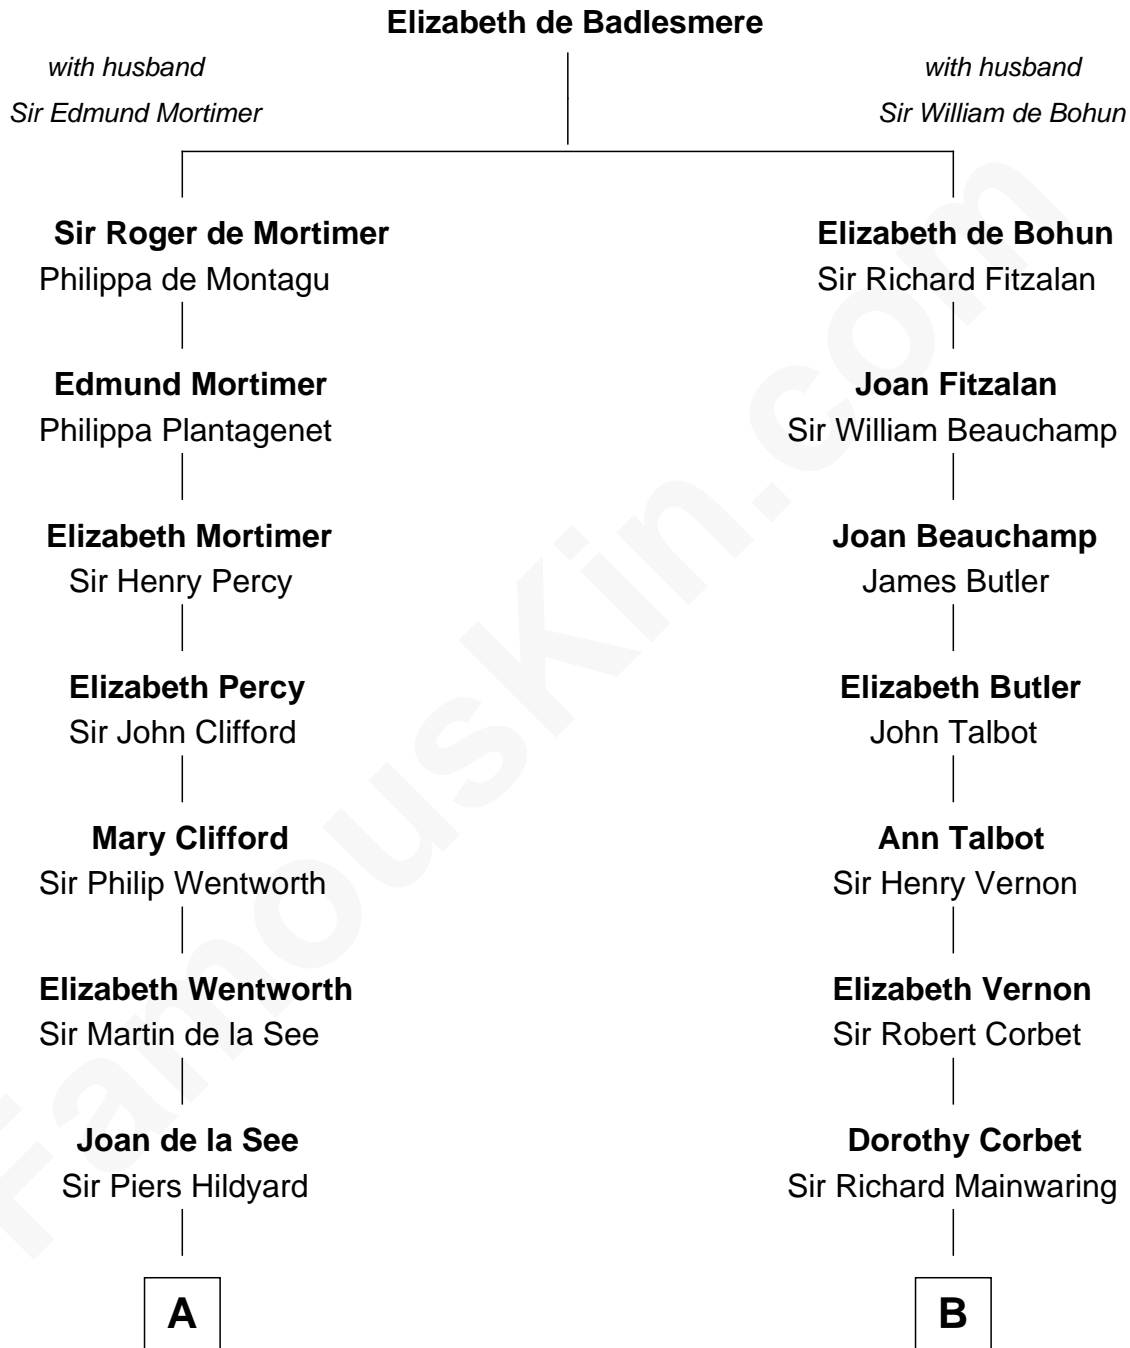

FamousKin.com
Relationship Chart of
Calvin Coolidge
30th U.S. President

18th cousin 2 times removed of

J.P. Morgan, Jr.
American Banker and Philanthropist

C

Sally Briggs Brown
Israel Chase Brewer

Sarah Almeda Brewer
Calvin Galusha Coolidge