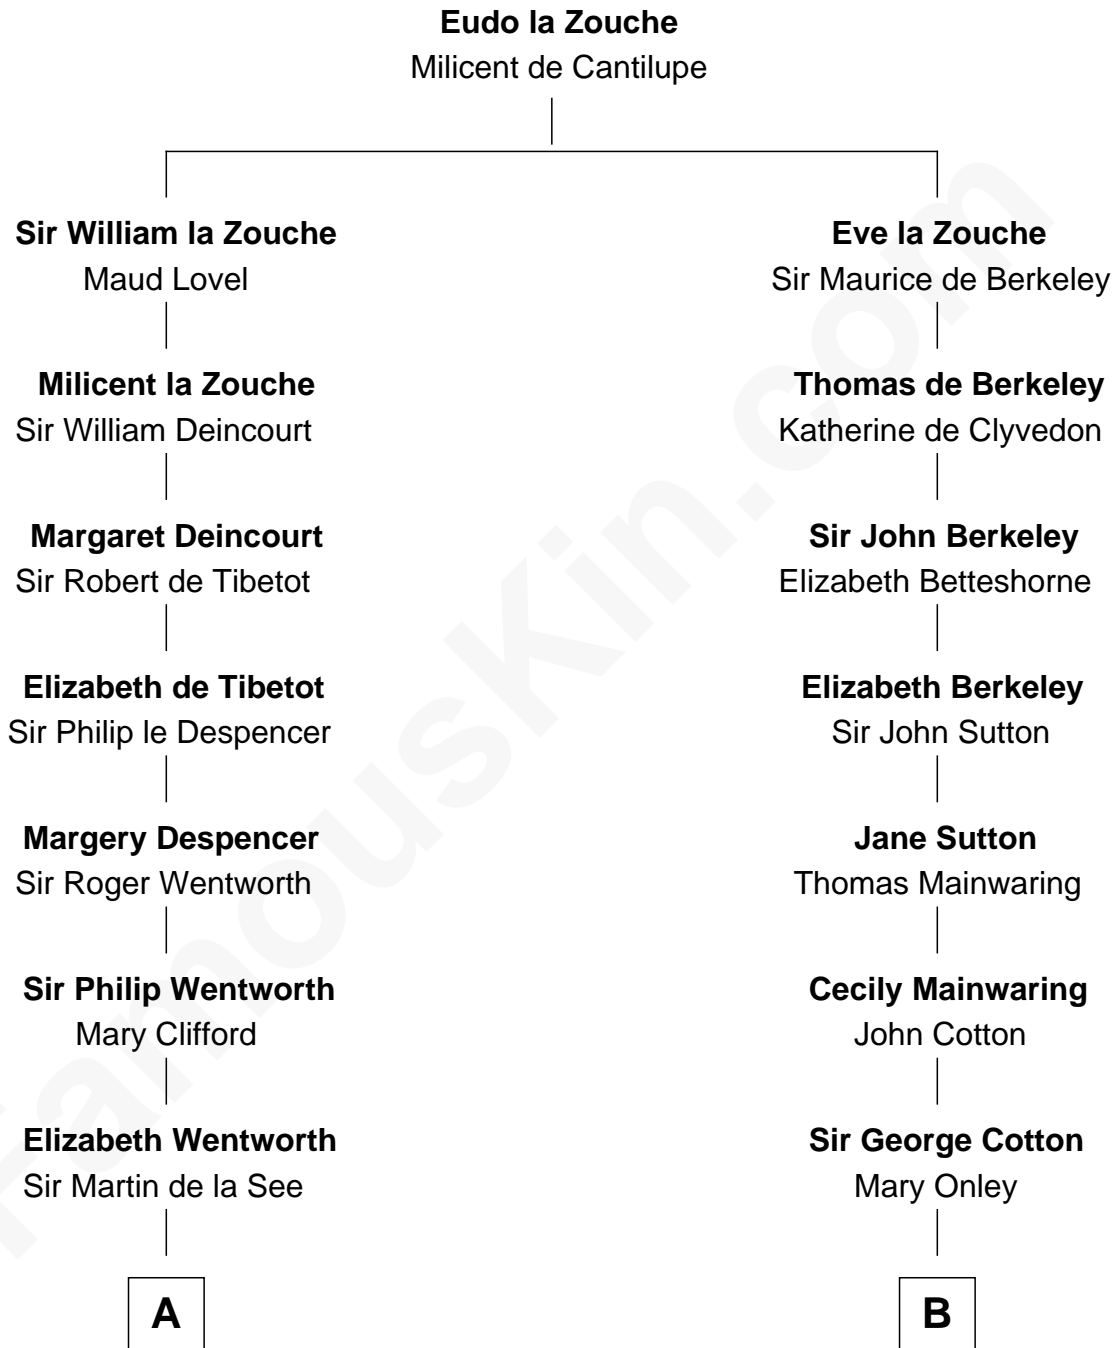

FamousKin.com Relationship Chart of

Calvin Coolidge

30th U.S. President

17th cousin 4 times removed of

J.P. Morgan, Jr.

American Banker and Philanthropist

FamousKin.com