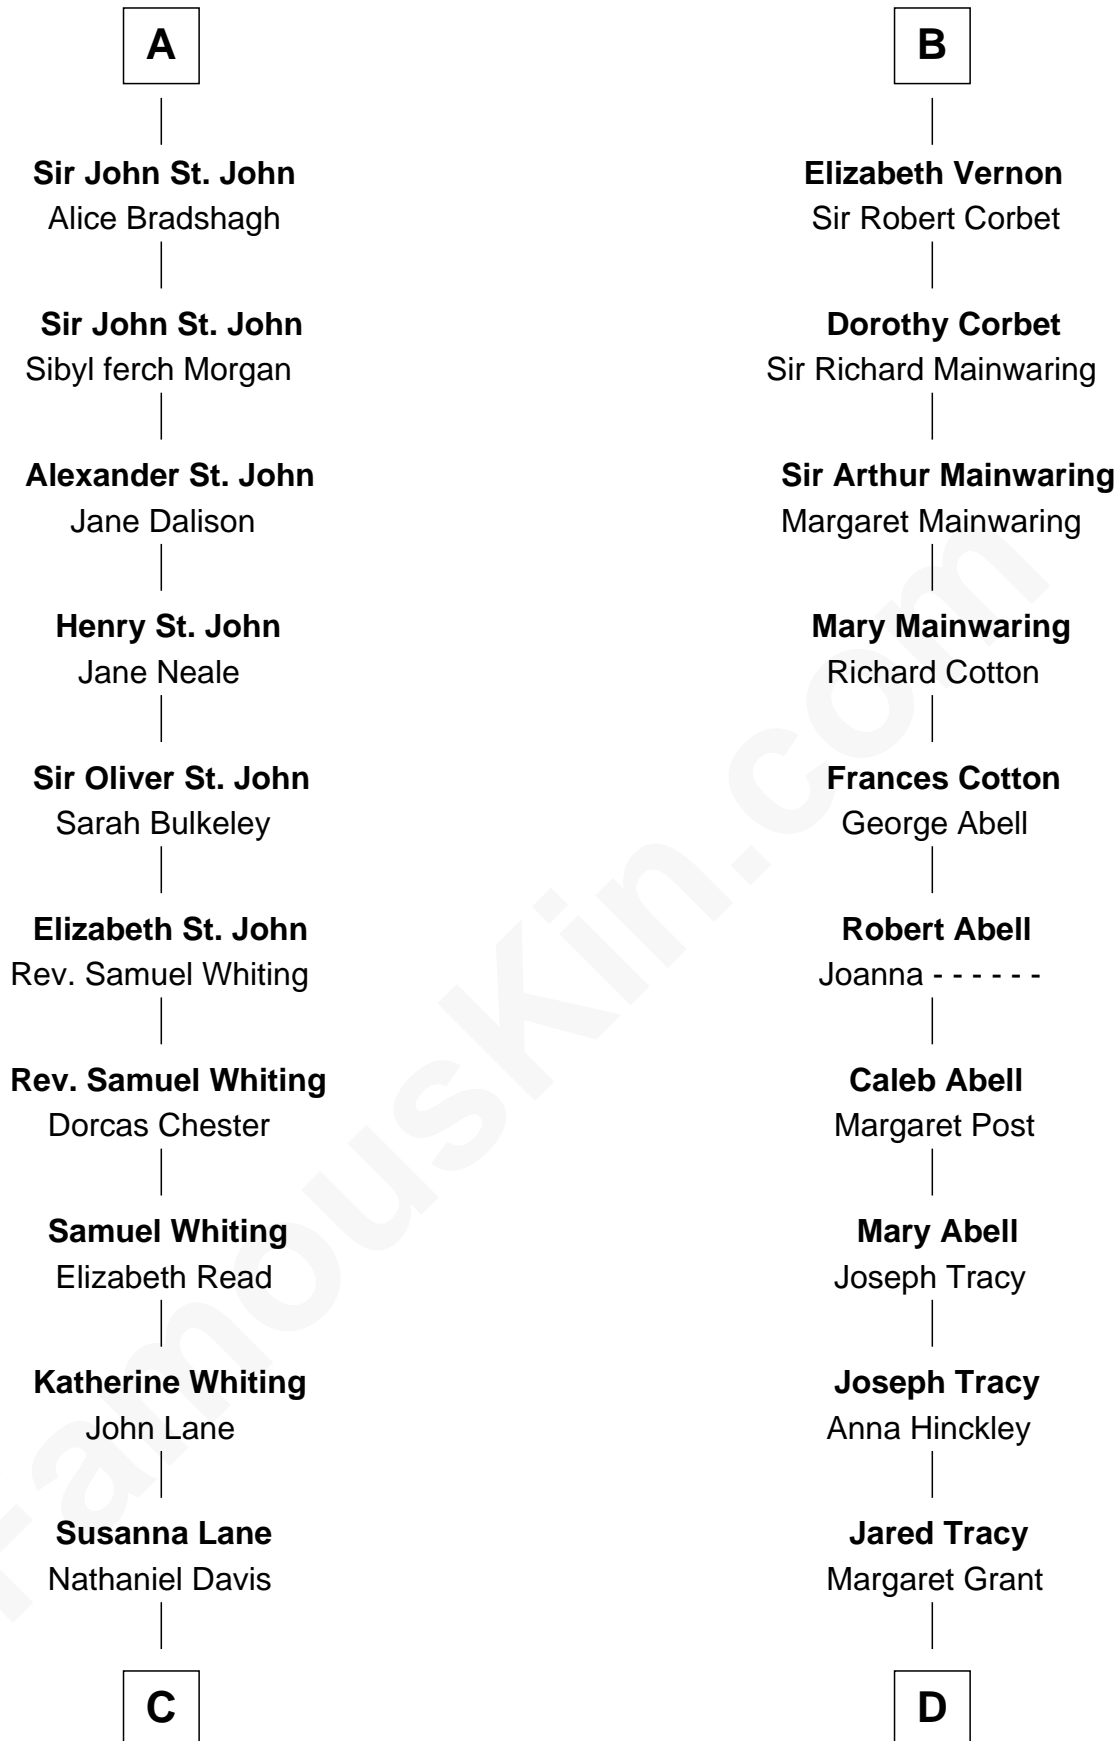

FamousKin.com Relationship Chart of

Calvin Coolidge

30th U.S. President

20th cousin 1 time removed of

J.P. Morgan, Jr.

American Banker and Philanthropist

C

Nathaniel Davis

Lydia Harwood

Mary Davis

John Dunlap Moor

Hiram Dunlap Moor

Abigail Pinney Franklin

Victoria Josephine Moor

Col. John Calvin Coolidge

Calvin Coolidge

30th U.S. President

D

William Gedney Tracy

Rachel Huntington

Charles F. Tracy

Louisa Kirkland

Frances Louisa Tracy

John Pierpont Morgan