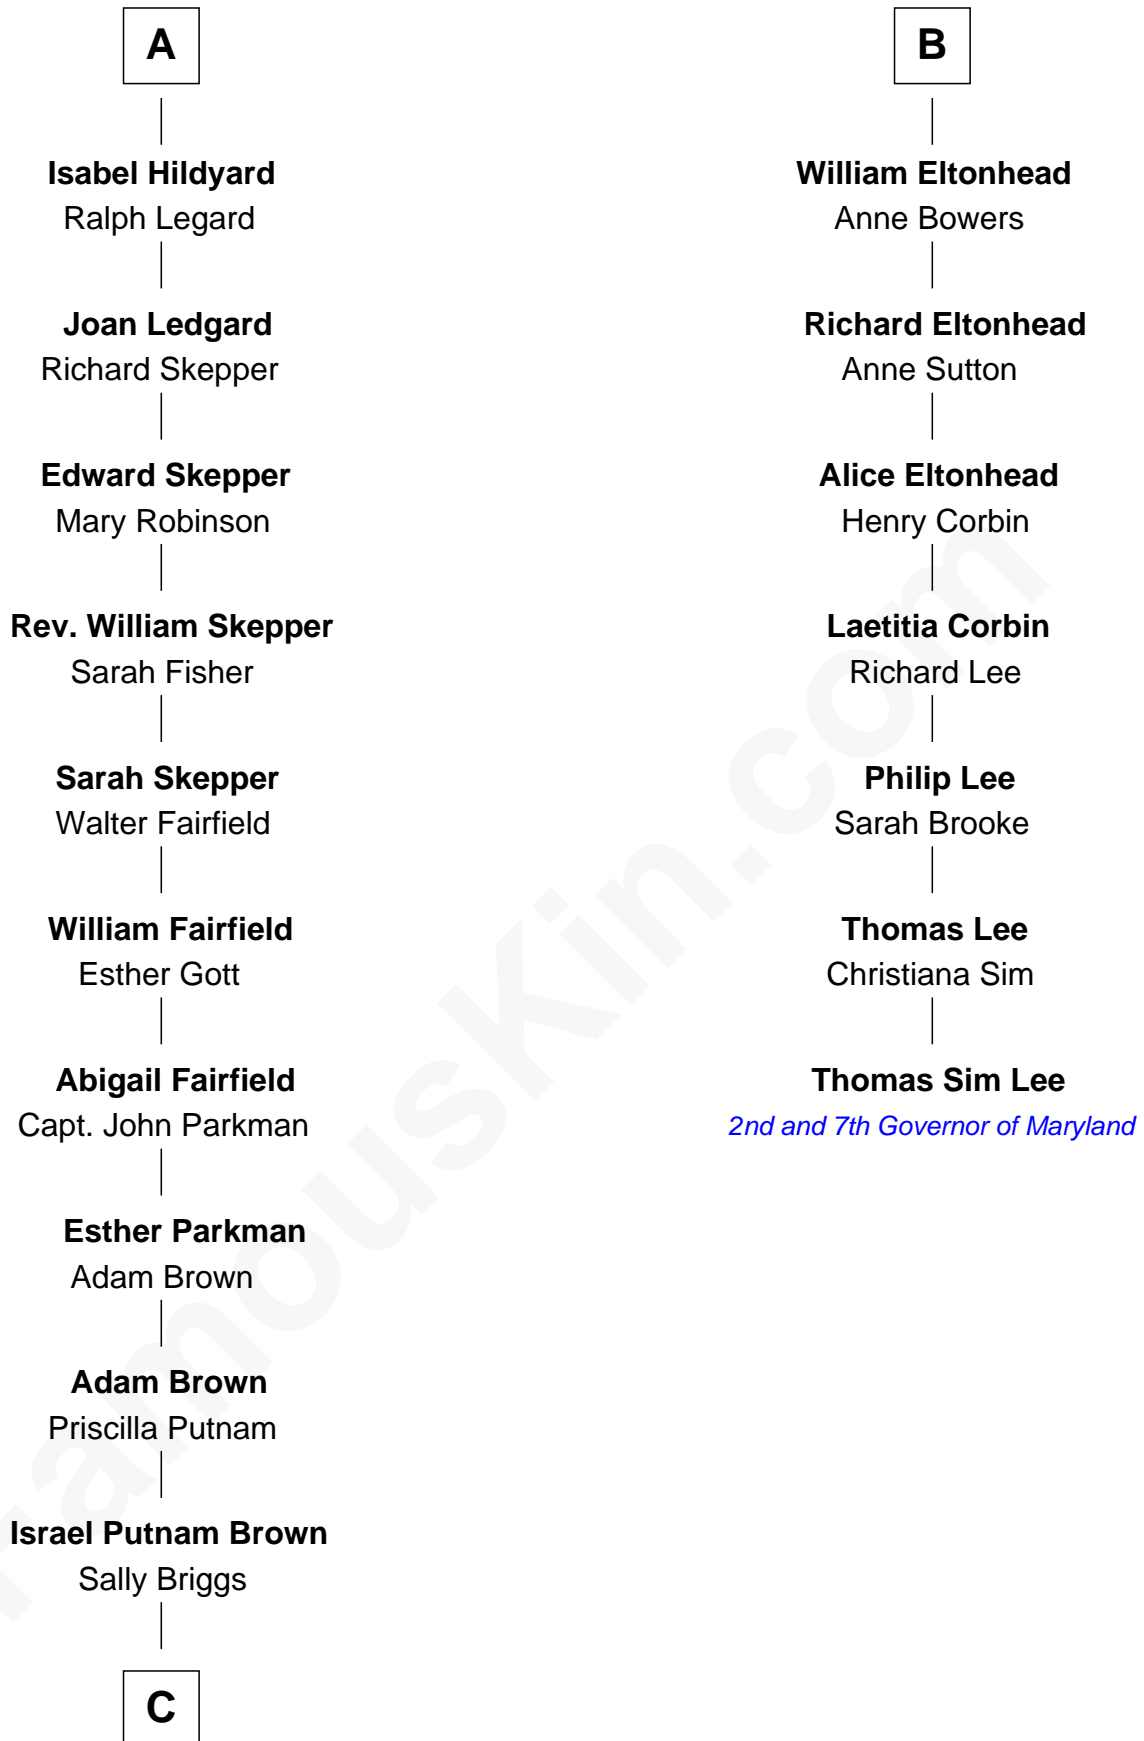

FamousKin.com
Relationship Chart of
Calvin Coolidge
30th U.S. President

13th cousin 7 times removed of
Thomas Sim Lee
2nd and 7th Governor of Maryland

C

—
Sally Briggs Brown

Israel Chase Brewer

—
Sarah Almeda Brewer

Calvin Galusha Coolidge

—
Col. John Calvin Coolidge

Victoria Josephine Moor

—
Calvin Coolidge

30th U.S. President

FamousKin.com