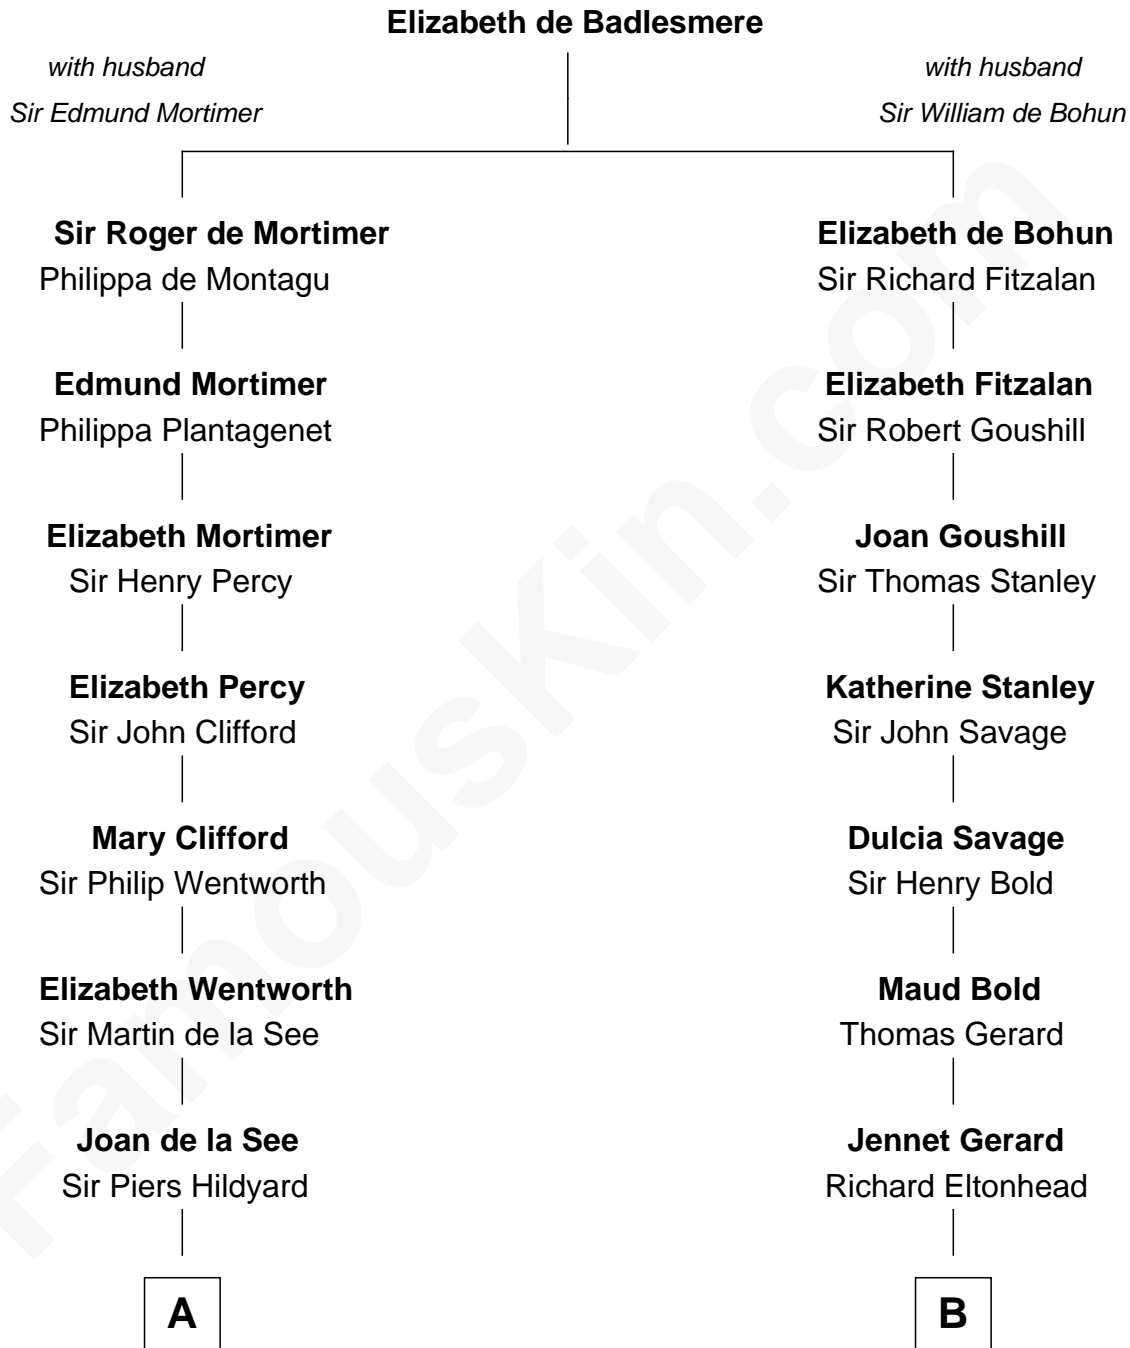

FamousKin.com
Relationship Chart of
Calvin Coolidge
30th U.S. President

13th cousin 7 times removed of
Thomas Sim Lee
2nd and 7th Governor of Maryland

C

—
Sally Briggs Brown

Israel Chase Brewer

—
Sarah Almeda Brewer

Calvin Galusha Coolidge

—
Col. John Calvin Coolidge

Victoria Josephine Moor

—
Calvin Coolidge

30th U.S. President

FamousKin.com