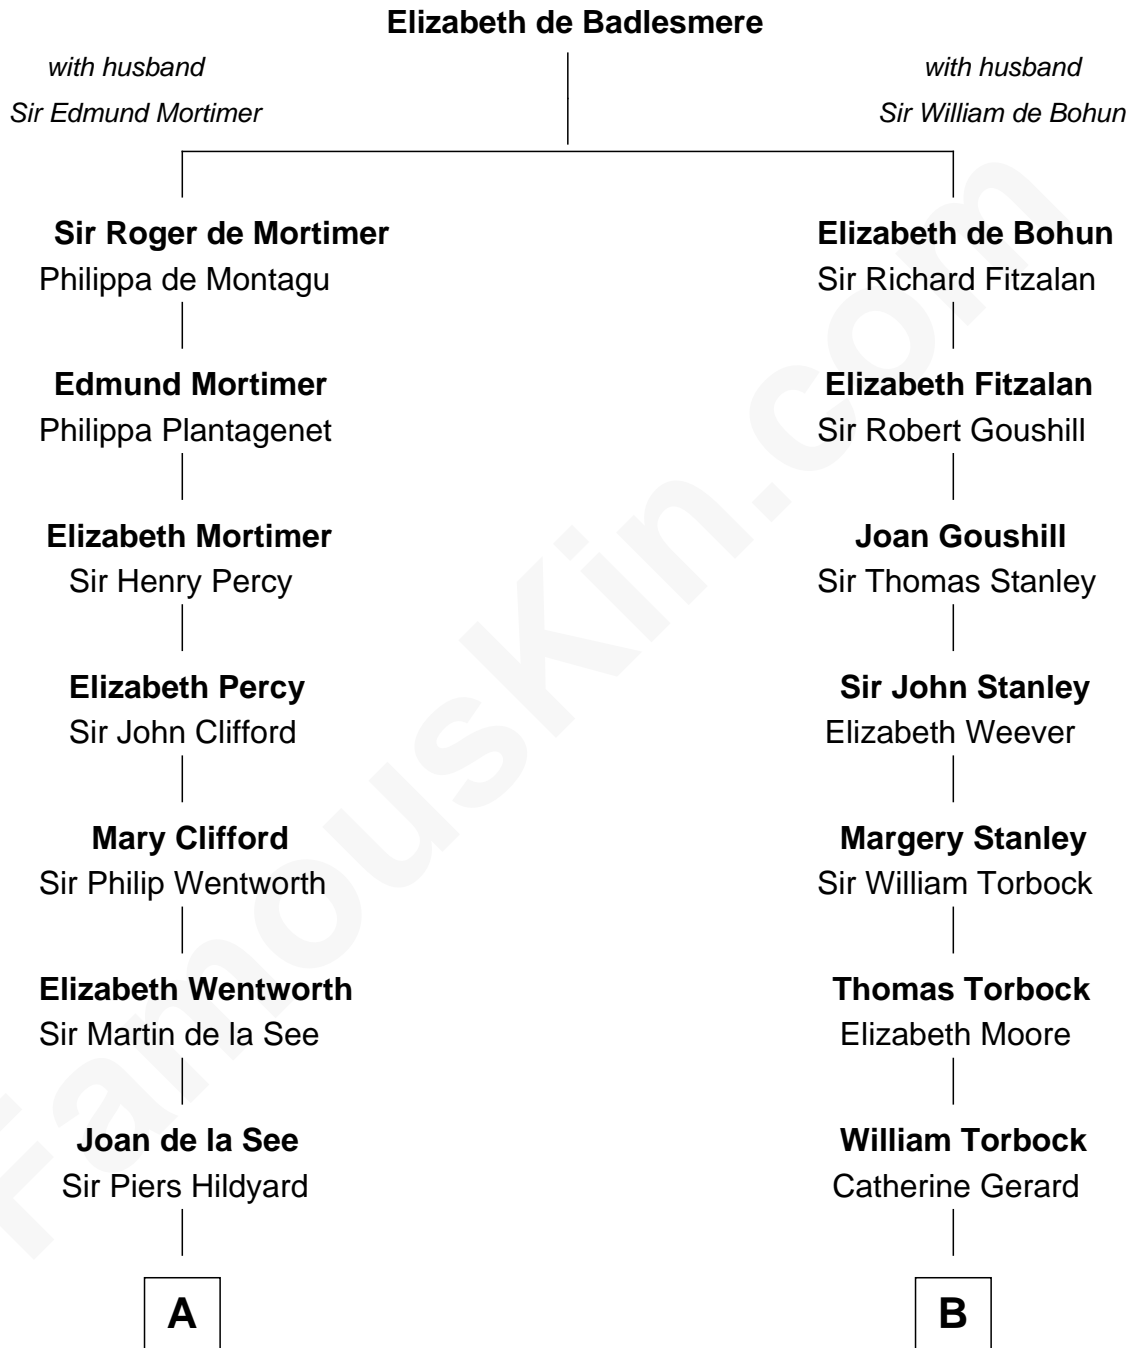

FamousKin.com
Relationship Chart of
Calvin Coolidge
30th U.S. President

16th cousin 4 times removed of
Henry Lloyd
40th Governor of Maryland

C

—
Sally Briggs Brown

Israel Chase Brewer

—
Sarah Almeda Brewer

Calvin Galusha Coolidge

—
Col. John Calvin Coolidge

Victoria Josephine Moor

—
Calvin Coolidge

30th U.S. President

FamousKin.com