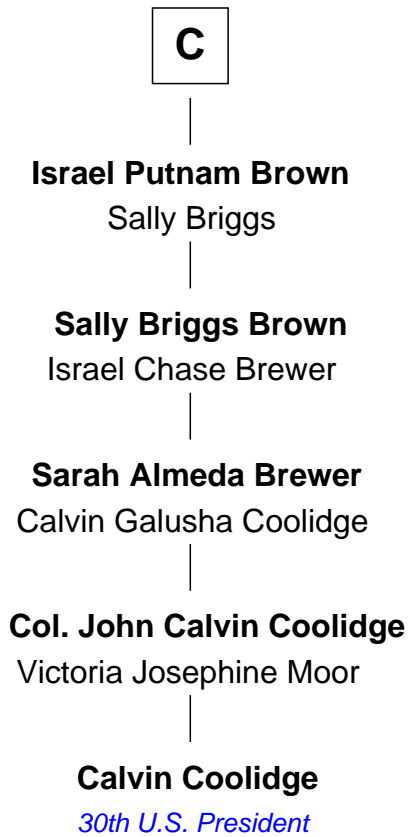

FamousKin.com Relationship Chart of

Calvin Coolidge

30th U.S. President

16th cousin 5 times removed of

Charles Goldsborough

16th Governor of Maryland

Thomas de Clare
Juliana FitzMaurice

Margaret de Clare
Bartholomew de Badlesmere

Margaret de Badlesmere
Sir John de Tibetot

Sir Robert de Tibetot
Margaret Deincourt

Elizabeth de Tibetot
Sir Philip le Despencer

Margery Despencer
Sir Roger Wentworth

Sir Philip Wentworth
Mary Clifford

Elizabeth Wentworth
Sir Martin de la See

A

Margaret de Clare
Bartholomew de Badlesmere

Elizabeth de Badlesmere
Sir William de Bohun

Elizabeth de Bohun
Sir Richard Fitzalan

Elizabeth Fitzalan
Sir Robert Goushill

Joan Goushill
Sir Thomas Stanley

Sir John Stanley
Elizabeth Weever

Margery Stanley
Sir William Torbock

B

FamousKin.com