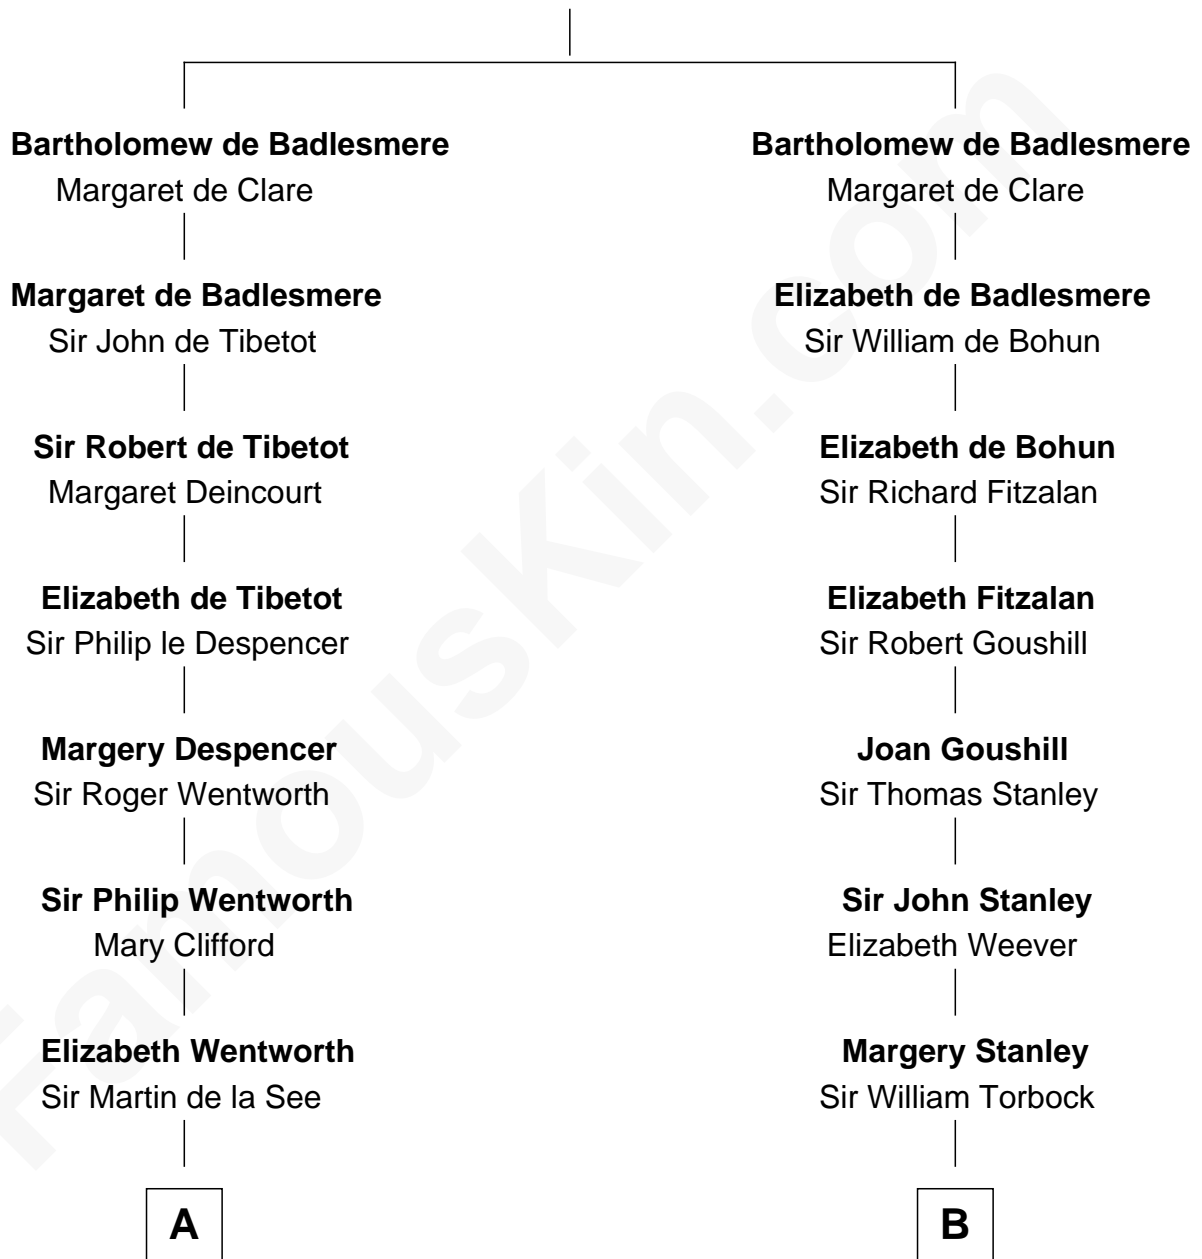

FamousKin.com
Relationship Chart of
Calvin Coolidge
30th U.S. President

16th cousin 5 times removed of
Charles Goldsborough
16th Governor of Maryland

Gunselm de Badlesmere

C

Israel Putnam Brown

Sally Briggs

Sally Briggs Brown

Israel Chase Brewer

Sarah Almeda Brewer

Calvin Galusha Coolidge

Col. John Calvin Coolidge

Victoria Josephine Moor

Calvin Coolidge

30th U.S. President

FamousKin.com