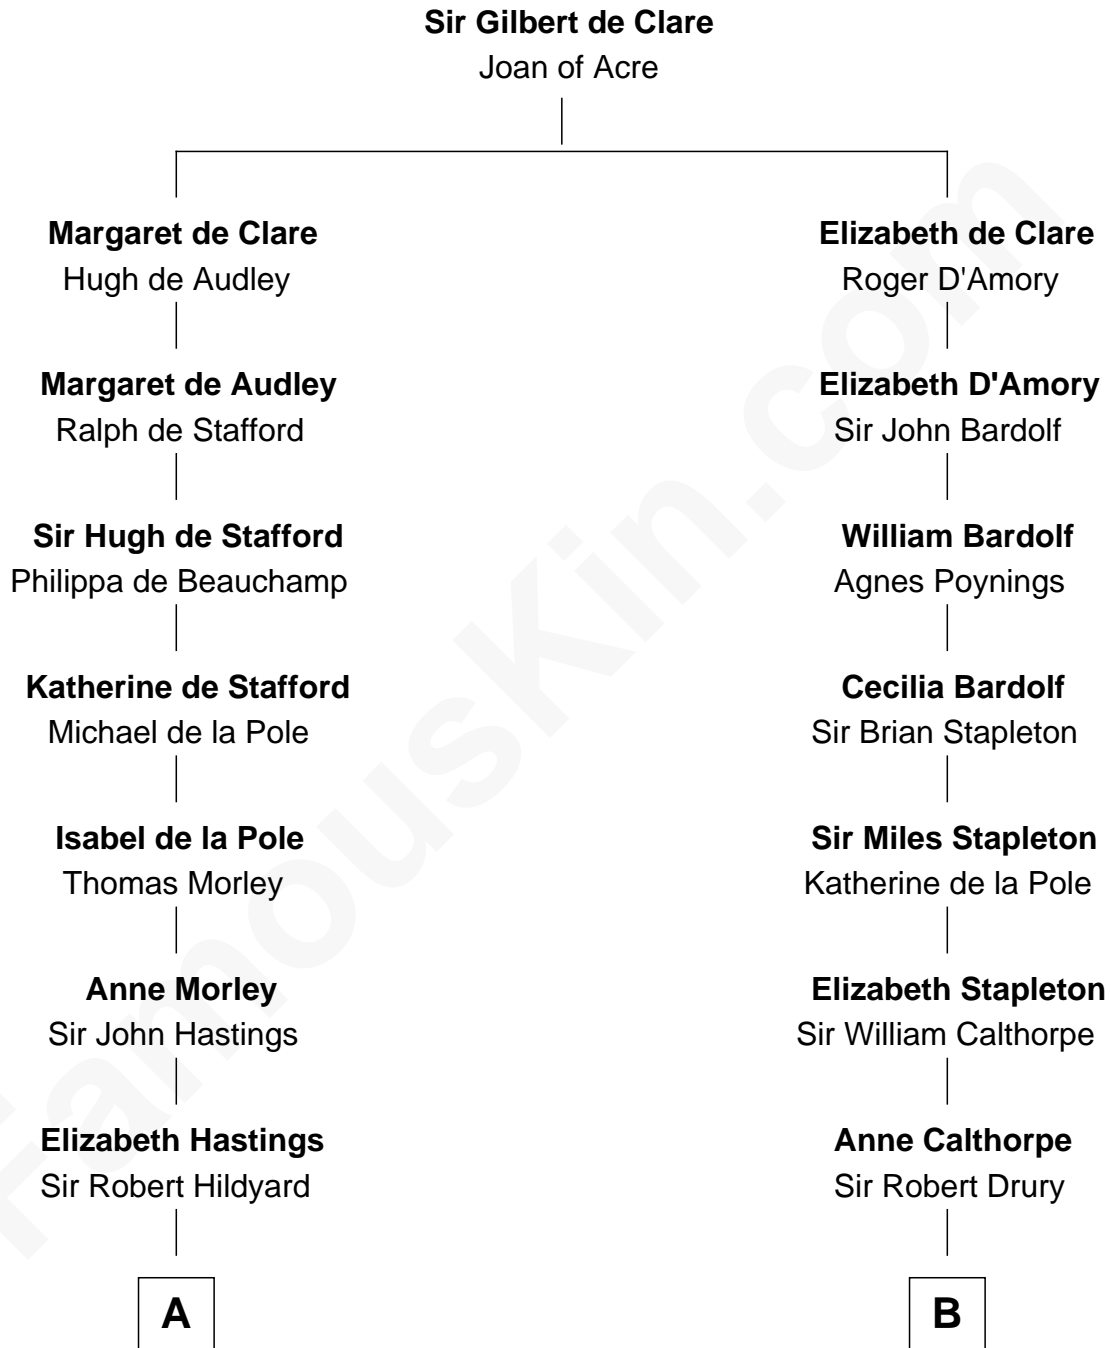

FamousKin.com
Relationship Chart of
Calvin Coolidge
30th U.S. President

16th cousin 5 times removed of
Charles Carnan Ridgely
15th Governor of Maryland

FamousKin.com