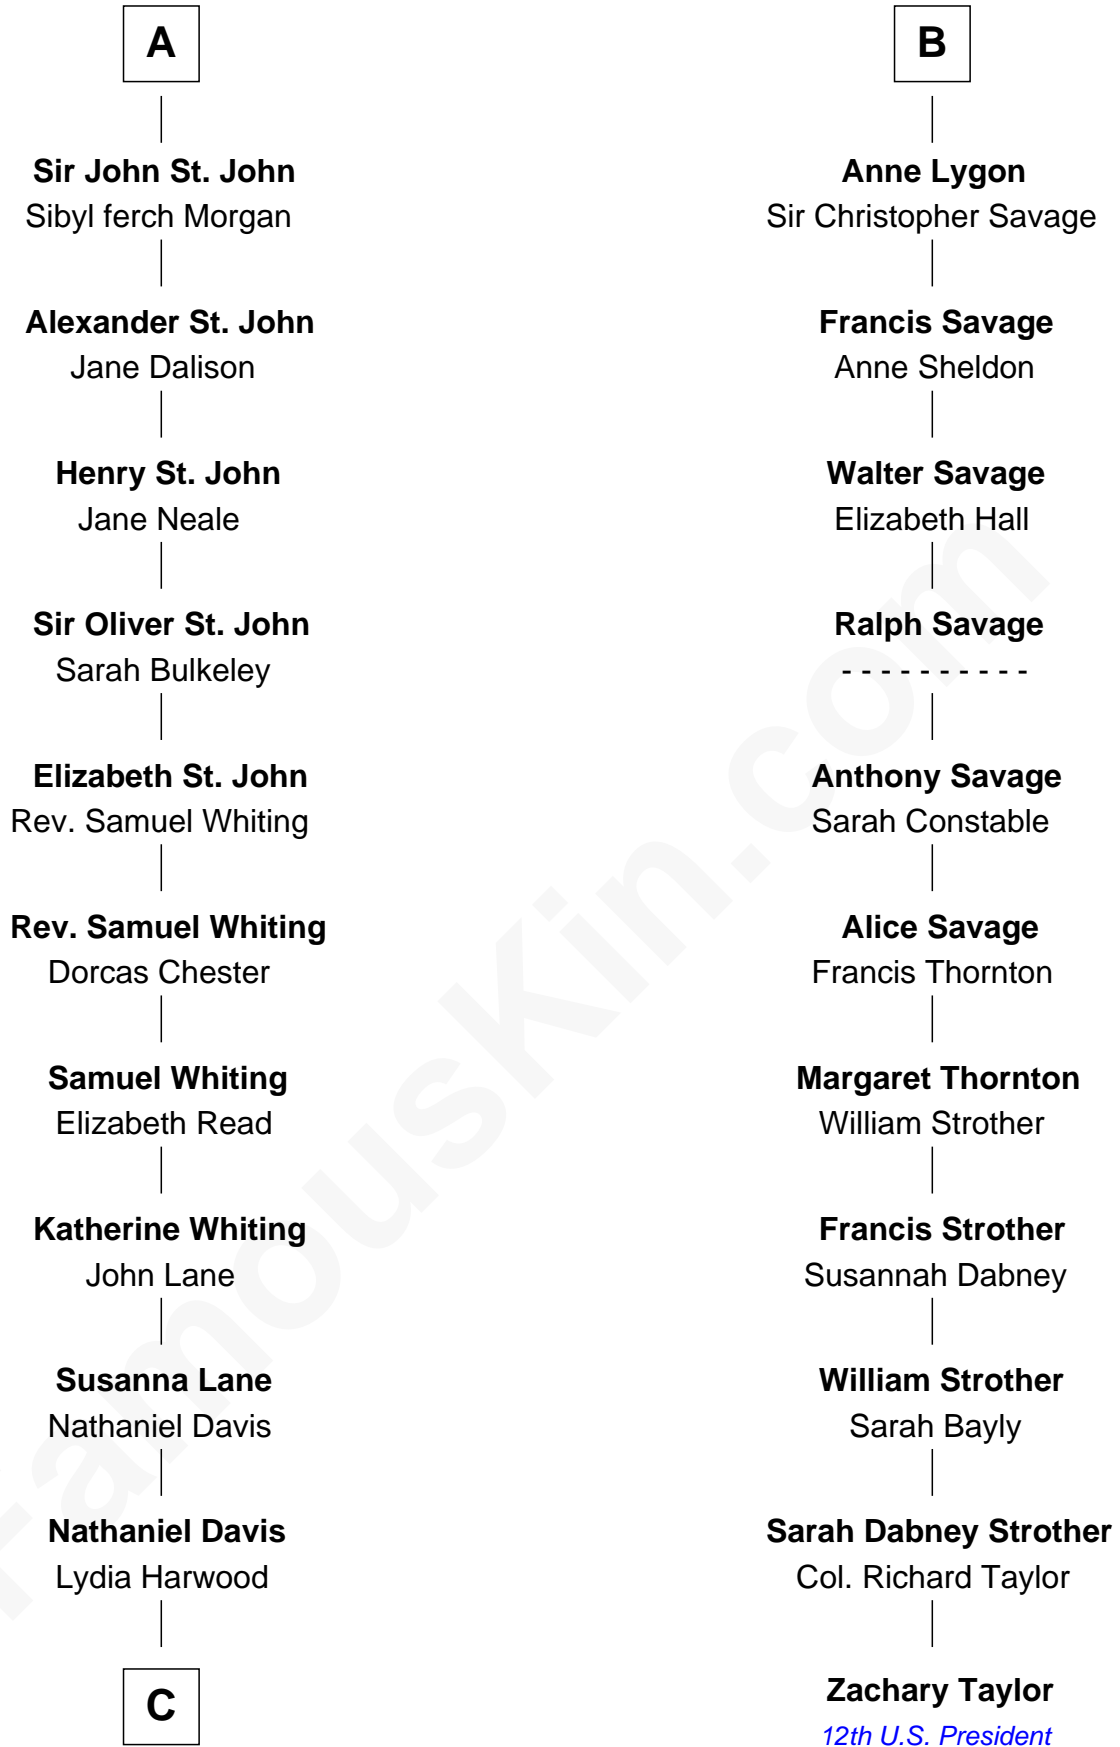

FamousKin.com

Relationship Chart of

Calvin Coolidge

30th U.S. President

17th cousin 3 times removed of

Zachary Taylor

12th U.S. President

Sir Walter de Beauchamp

Alice de Tony

C

—
Mary Davis

John Dunlap Moor

—
Hiram Dunlap Moor

Abigail Pinney Franklin

—
Victoria Josephine Moor

Col. John Calvin Coolidge