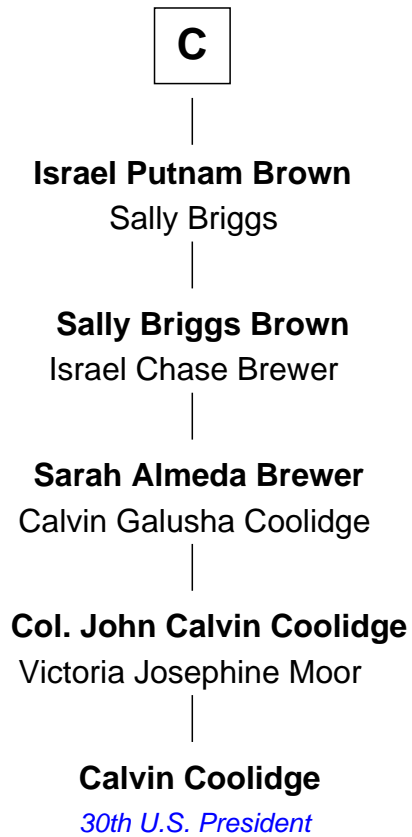

FamousKin.com Relationship Chart of

Calvin Coolidge

30th U.S. President

17th cousin 4 times removed of

Zachary Taylor

12th U.S. President

Thomas de Clare

Juliana FitzMaurice

Sir Roger Wentworth

Sir Philip Wentworth

Mary Clifford

Elizabeth Wentworth

Sir Martin de la See

A

Margaret de Clare
Bartholomew de Badlesmere

Elizabeth de Badlesmere

Sir William de Bohun

Elizabeth de Bohun

Sir Richard Fitzalan

Elizabeth Fitzalan

Sir Robert Goushill

Joan Goushill

Sir Thomas Stanley

Katherine Stanley

Sir John Savage

Sir Christopher Savage

Anne Stanley

B

FamousKin.com