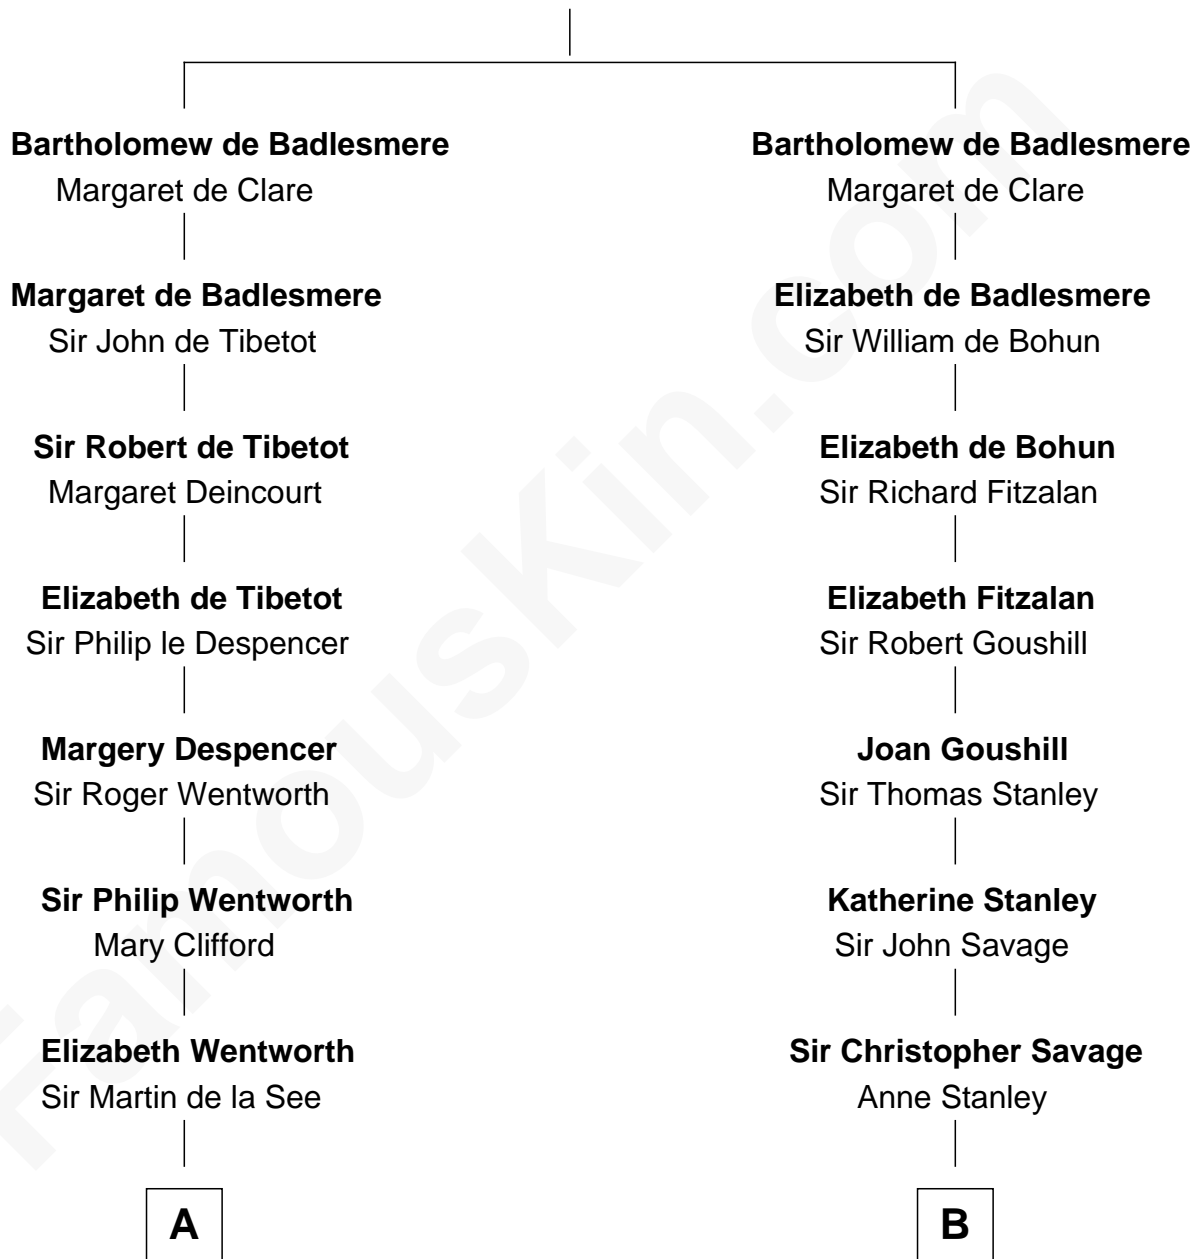

# FamousKin.com Relationship Chart of

**Calvin Coolidge**

*30th U.S. President*

17th cousin 4 times removed of

**Zachary Taylor**

*12th U.S. President*

**Gunselm de Badlesmere**

**C**

Israel Putnam Brown

Sally Briggs

Sally Briggs Brown

Israel Chase Brewer

Sarah Almeda Brewer

Calvin Galusha Coolidge

Col. John Calvin Coolidge

Victoria Josephine Moor

Calvin Coolidge

*30th U.S. President*

FamousKin.com