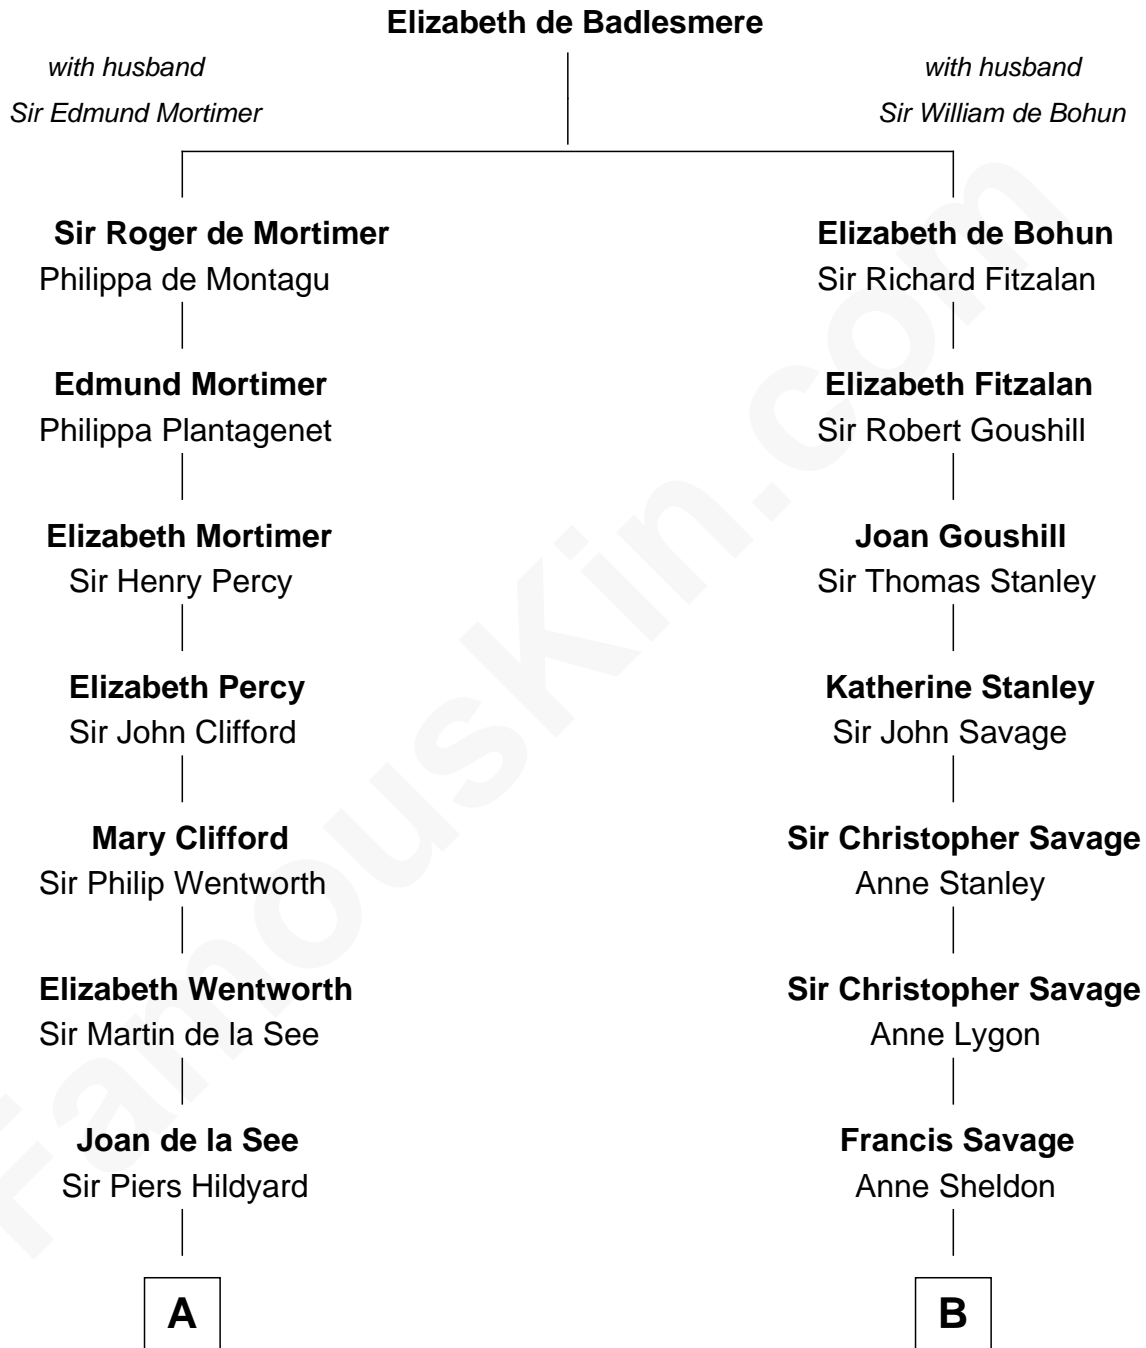

# FamousKin.com Relationship Chart of

**Calvin Coolidge**

*30th U.S. President*

15th cousin 5 times removed of

**Zachary Taylor**

*12th U.S. President*

**C**

—  
**Sally Briggs Brown**

Israel Chase Brewer

—  
**Sarah Almeda Brewer**

Calvin Galusha Coolidge

—  
**Col. John Calvin Coolidge**

Victoria Josephine Moor

—  
**Calvin Coolidge**

*30th U.S. President*

FamousKin.com