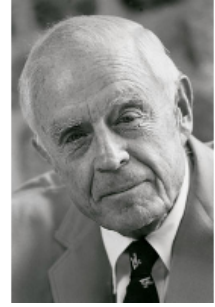

FamousKin.com
Relationship Chart of
Calvin Coolidge
30th U.S. President

7th cousin 2 times removed of

Thomas J. Watson, Jr.
President and CEO of I.B.M.

A

Arthur Melville Kittredge

Mary Jeannette Broadwell

Mary Jeannette Kittredge