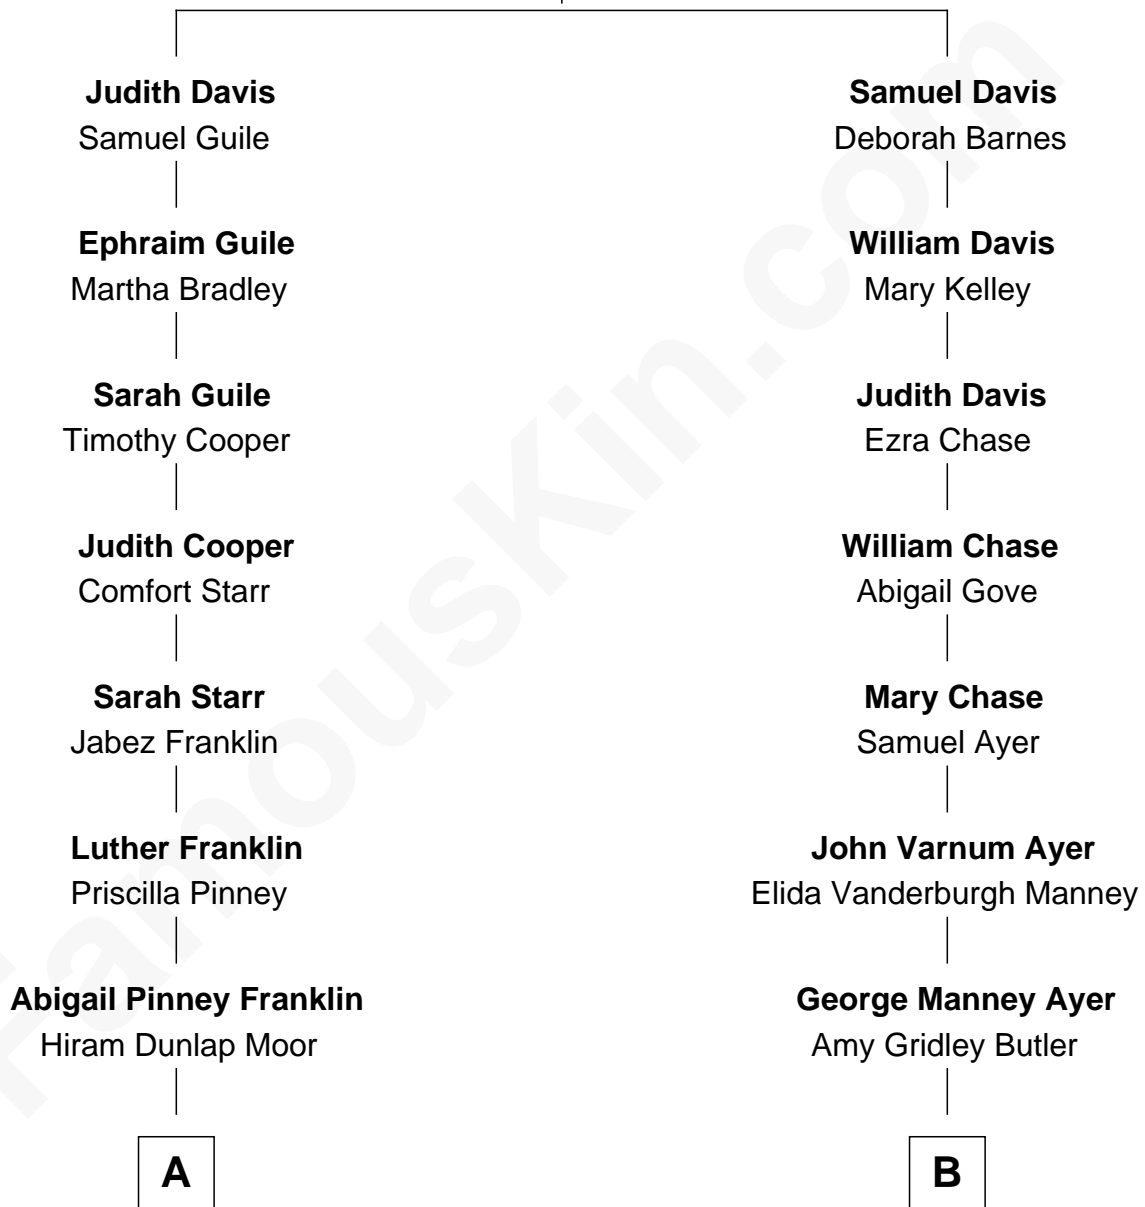

# FamousKin.com Relationship Chart of

**Calvin Coolidge**

*30th U.S. President*

8th cousin 1 time removed of

**Gerald Ford**

*38th U.S. President*

**James Davis**

Cecily Thayer

**A**

**Victoria Josephine Moor**  
Col. John Calvin Coolidge

**Calvin Coolidge**  
*30th U.S. President*

**B**

**Adele Augusta Ayer**  
Levi Addison Gardner

**Dorothy Ayer Gardner**  
Leslie Lynch King

**Gerald Ford**  
*38th U.S. President*