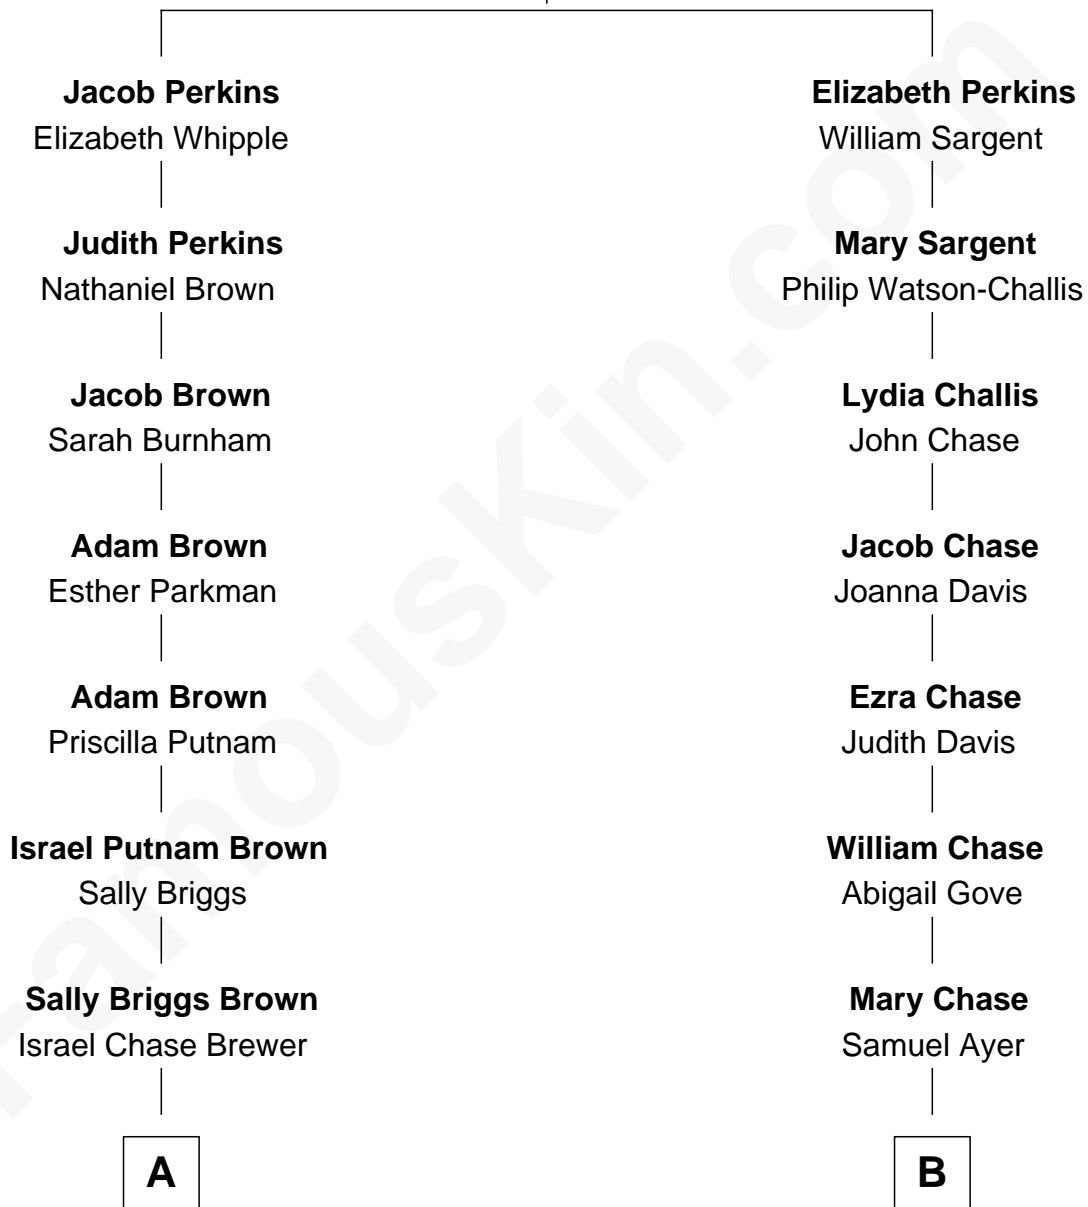

FamousKin.com Relationship Chart of

Calvin Coolidge

30th U.S. President

9th cousin 2 times removed of

Gerald Ford

38th U.S. President

John Perkins

Judith Gater

A

Sarah Almeda Brewer
Calvin Galusha Coolidge

Col. John Calvin Coolidge
Victoria Josephine Moor

Calvin Coolidge
30th U.S. President

B

John Varnum Ayer
Elida Vanderburgh Manney

George Manney Ayer
Amy Gridley Butler

Adele Augusta Ayer
Levi Addison Gardner

Dorothy Ayer Gardner
Leslie Lynch King

Gerald Ford
38th U.S. President