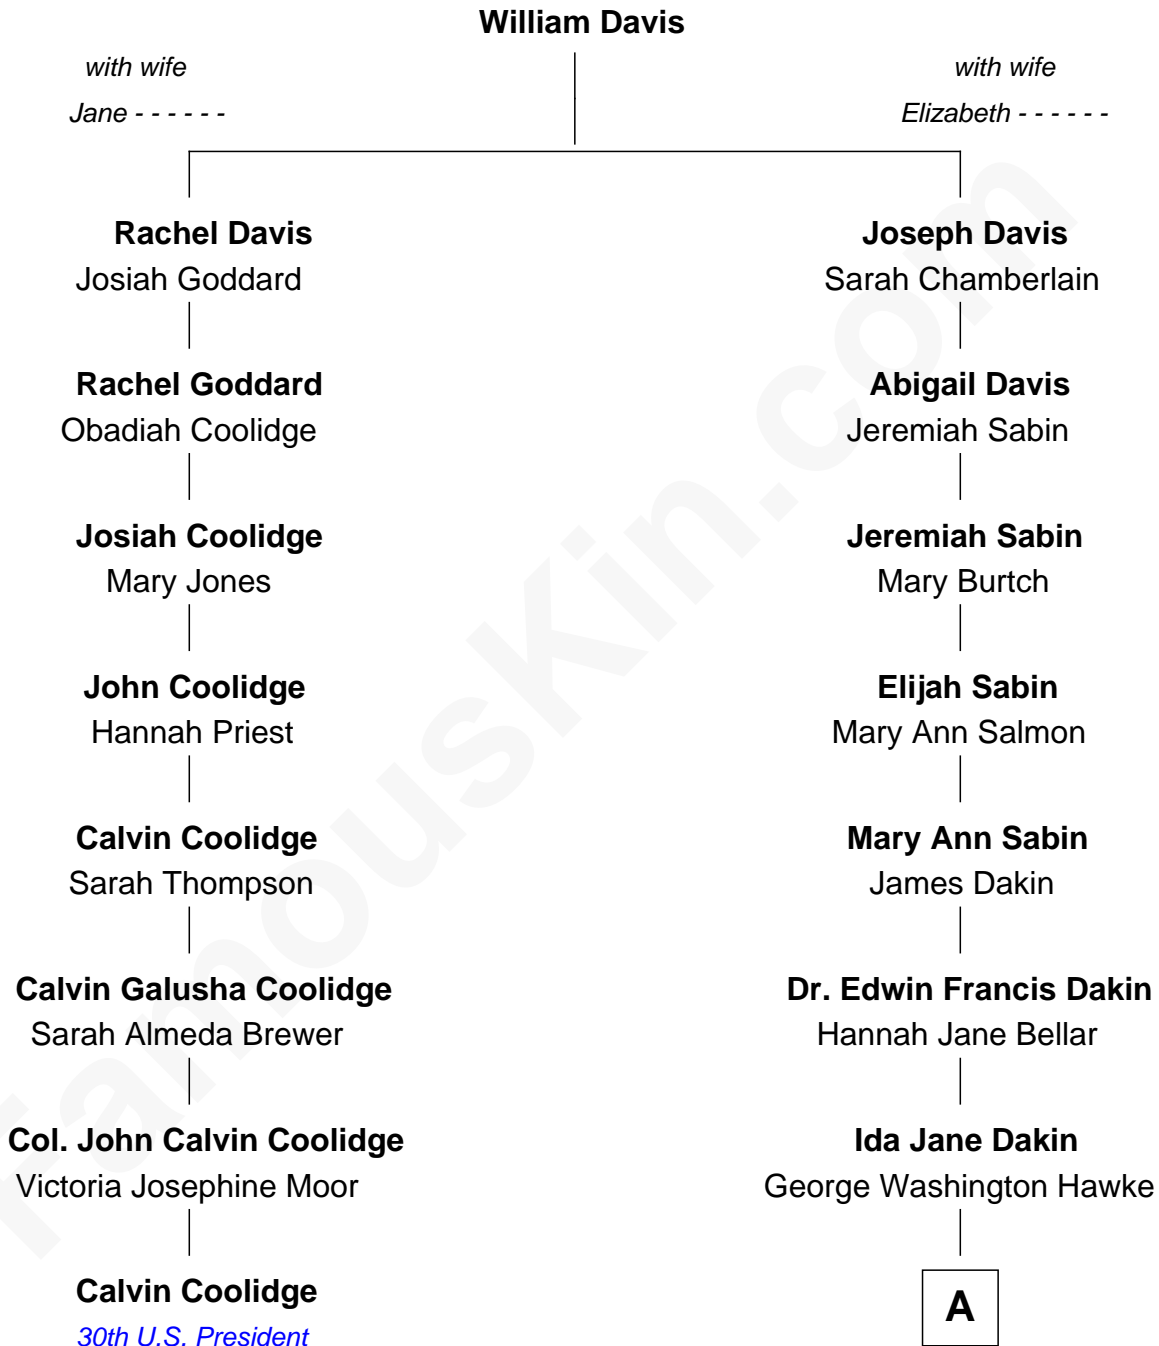

FamousKin.com

Relationship Chart of

Calvin Coolidge

30th U.S. President

7th cousin 3 times removed of

Ethan Hawke

Actor, Director, Screenwriter, Novelist

A

Ronald M. Hawke

Edith S. Mosher

Frank Taylor Hawke

Betty Virginia Hartsock

James Steven Hawke

Leslie Carole Green

Ethan Hawke

Movie Actor