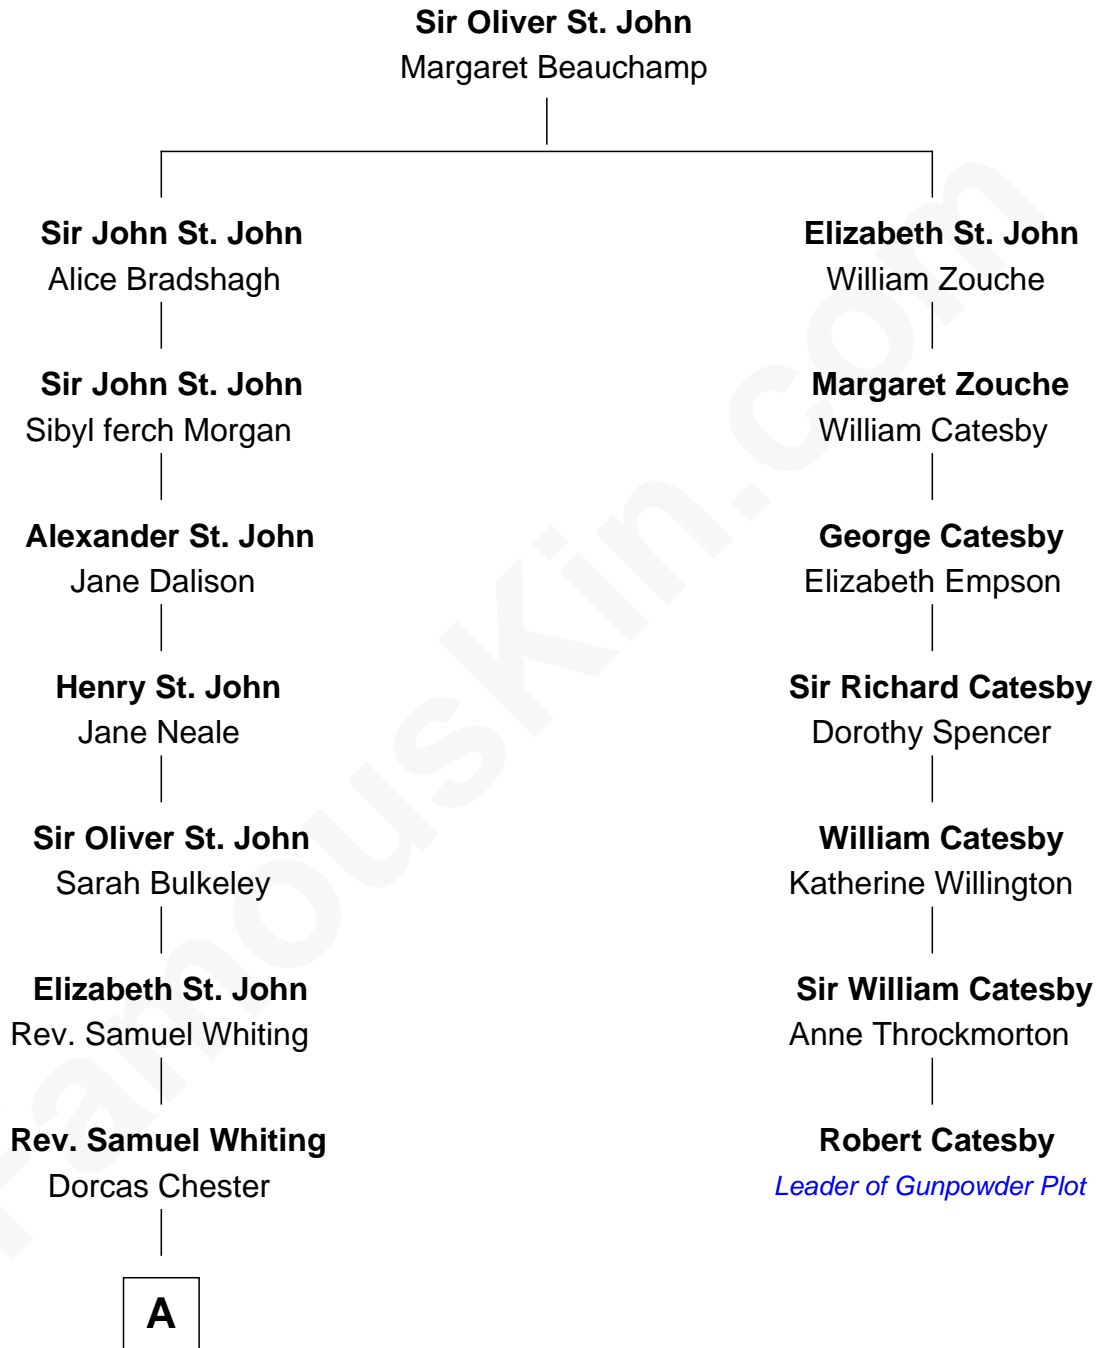

FamousKin.com Relationship Chart of

Calvin Coolidge

30th U.S. President

6th cousin 8 times removed of

Robert Catesby

Leader of Gunpowder Plot

A

—
Samuel Whiting

Elizabeth Read

—
Katherine Whiting

John Lane

—
Susanna Lane

Nathaniel Davis

—
Nathaniel Davis

Lydia Harwood

—
Mary Davis