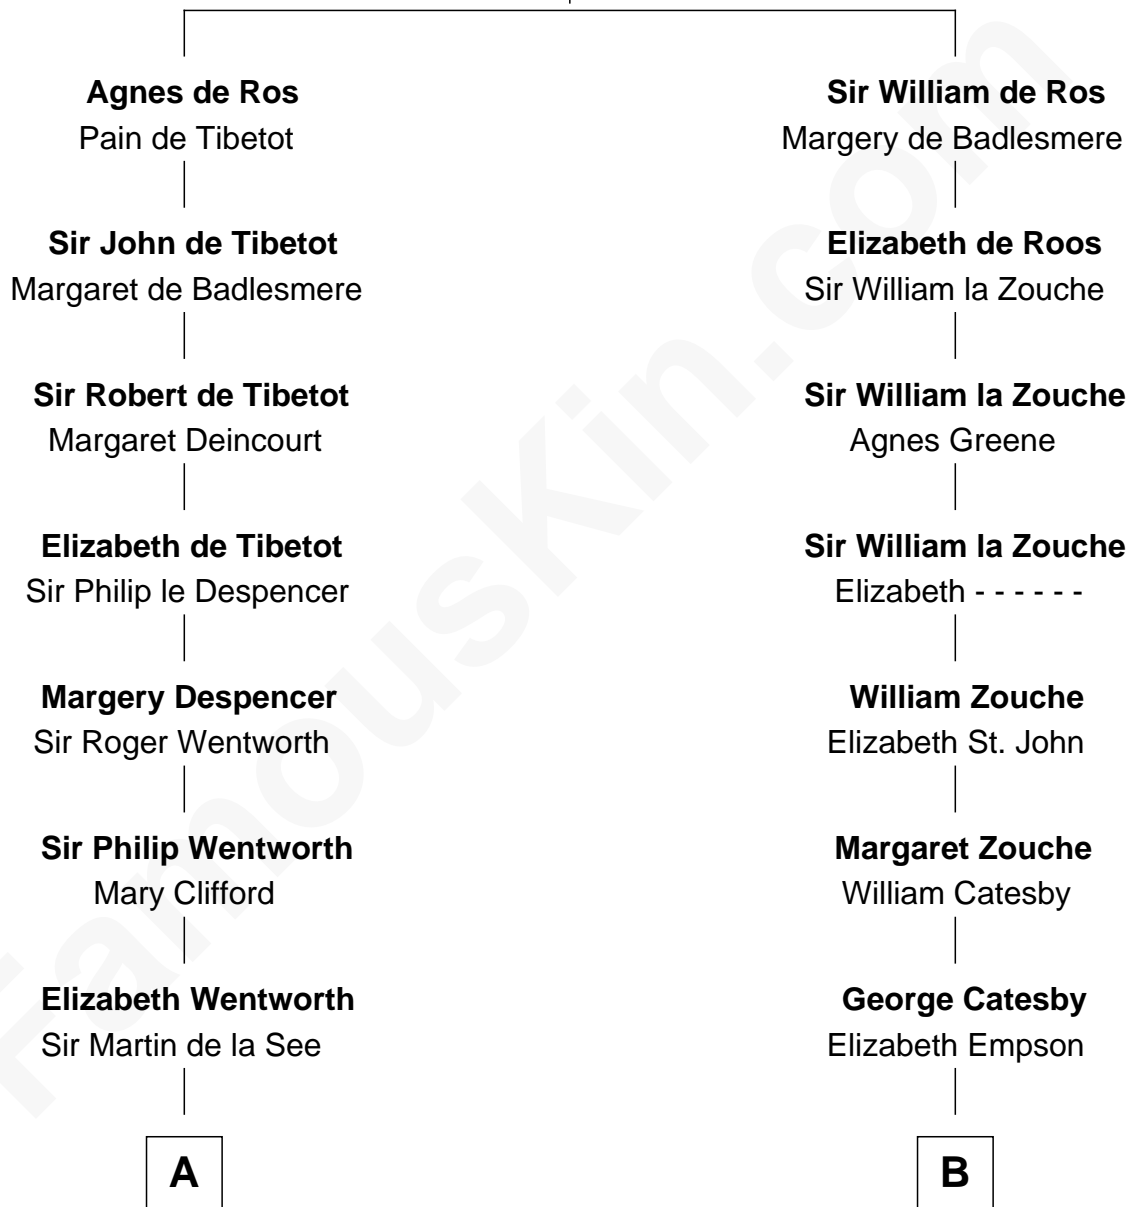

# FamousKin.com Relationship Chart of

**Calvin Coolidge**

*30th U.S. President*

10th cousin 11 times removed of

**Robert Catesby**

*Leader of Gunpowder Plot*

**William de Ros**

Maude de Vaux

Victoria Josephine Moor

Calvin Coolidge

*30th U.S. President*

FamousKin.com