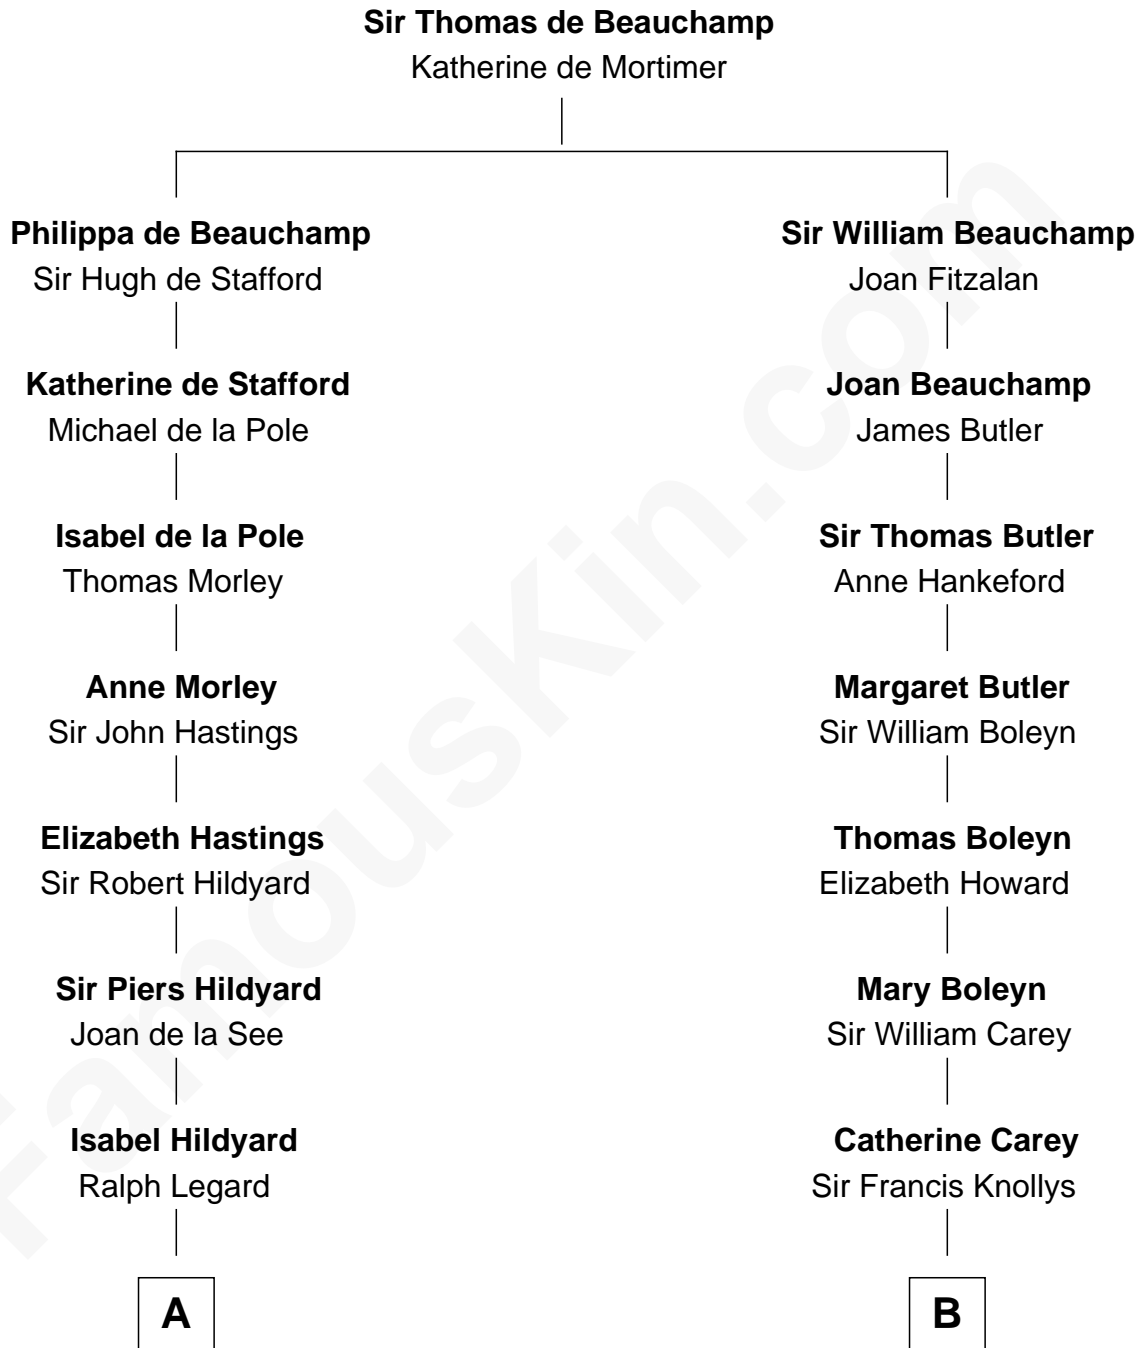

FamousKin.com
Relationship Chart of
Calvin Coolidge
30th U.S. President

19th cousin 2 times removed of

John Cena
Movie Actor and WWE Pro Wrestler

C

Sarah Almeda Brewer
Calvin Galusha Coolidge

Col. John Calvin Coolidge
Victoria Josephine Moor

Calvin Coolidge
30th U.S. President

D

Charles H. Nichols
Martha Emma Dix

Charles Nichols
Julia Ellen Skelton

Natalie Nichols
Ulysses John Lupien

Carol Frances Lupien
John Joseph Cena

John Cena
Actor and Pro Wrestler