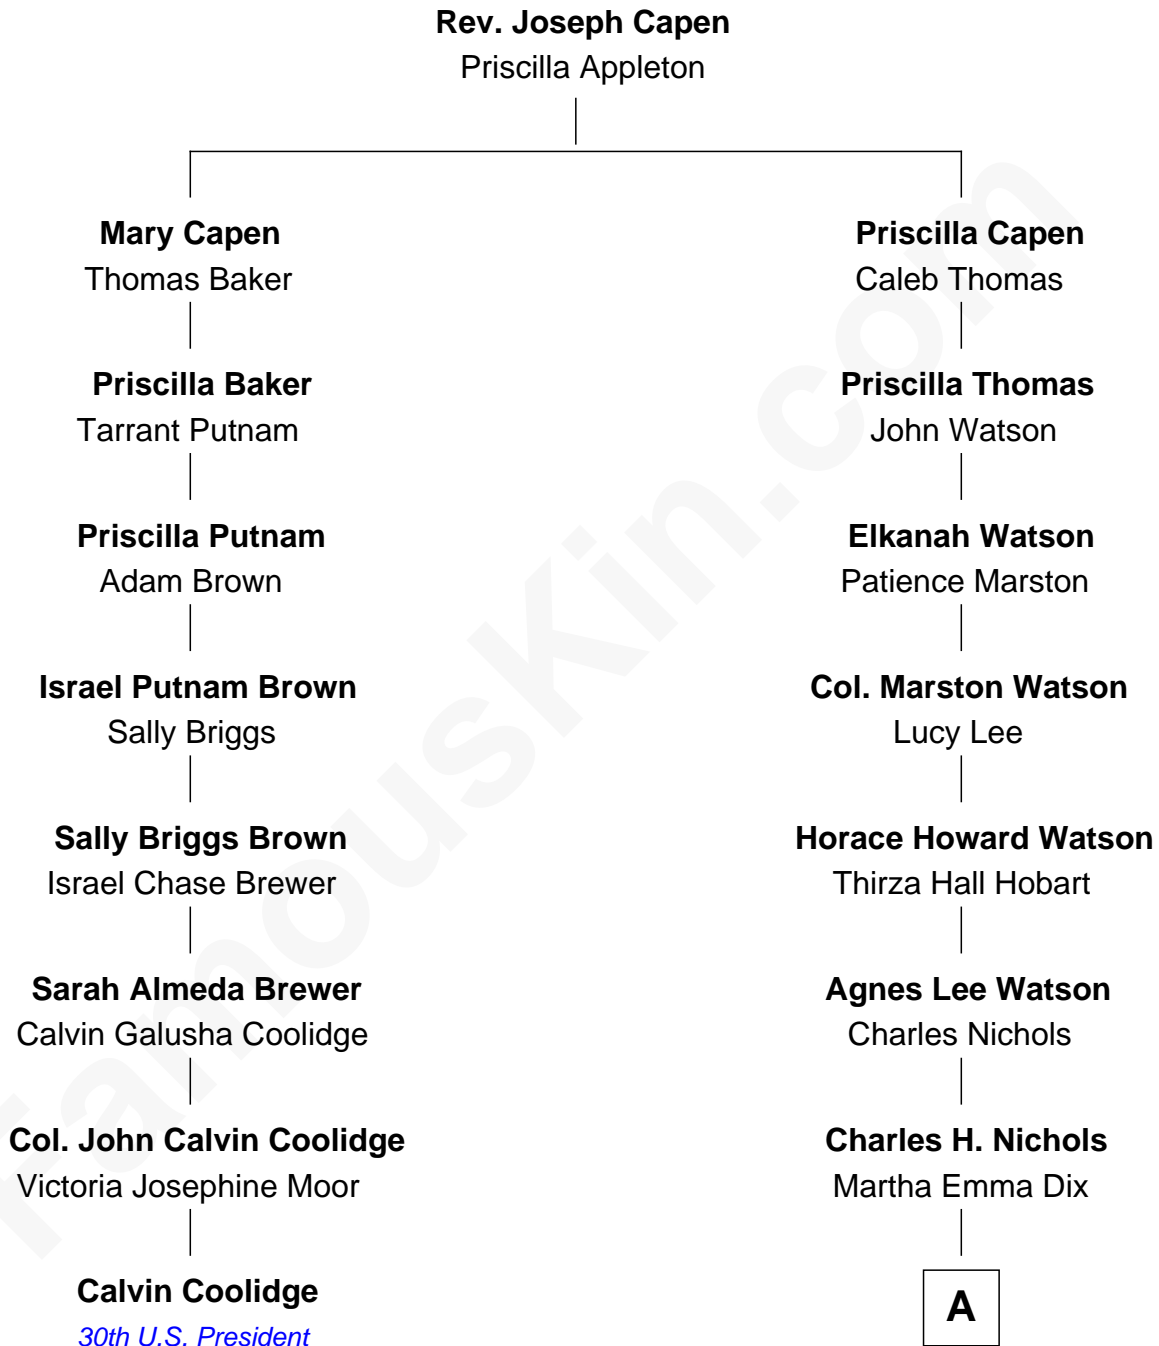

FamousKin.com
Relationship Chart of
Calvin Coolidge
30th U.S. President

7th cousin 3 times removed of

John Cena
Movie Actor and WWE Pro Wrestler

A

Charles Nichols
Julia Ellen Skelton

Natalie Nichols
Ulysses John Lupien