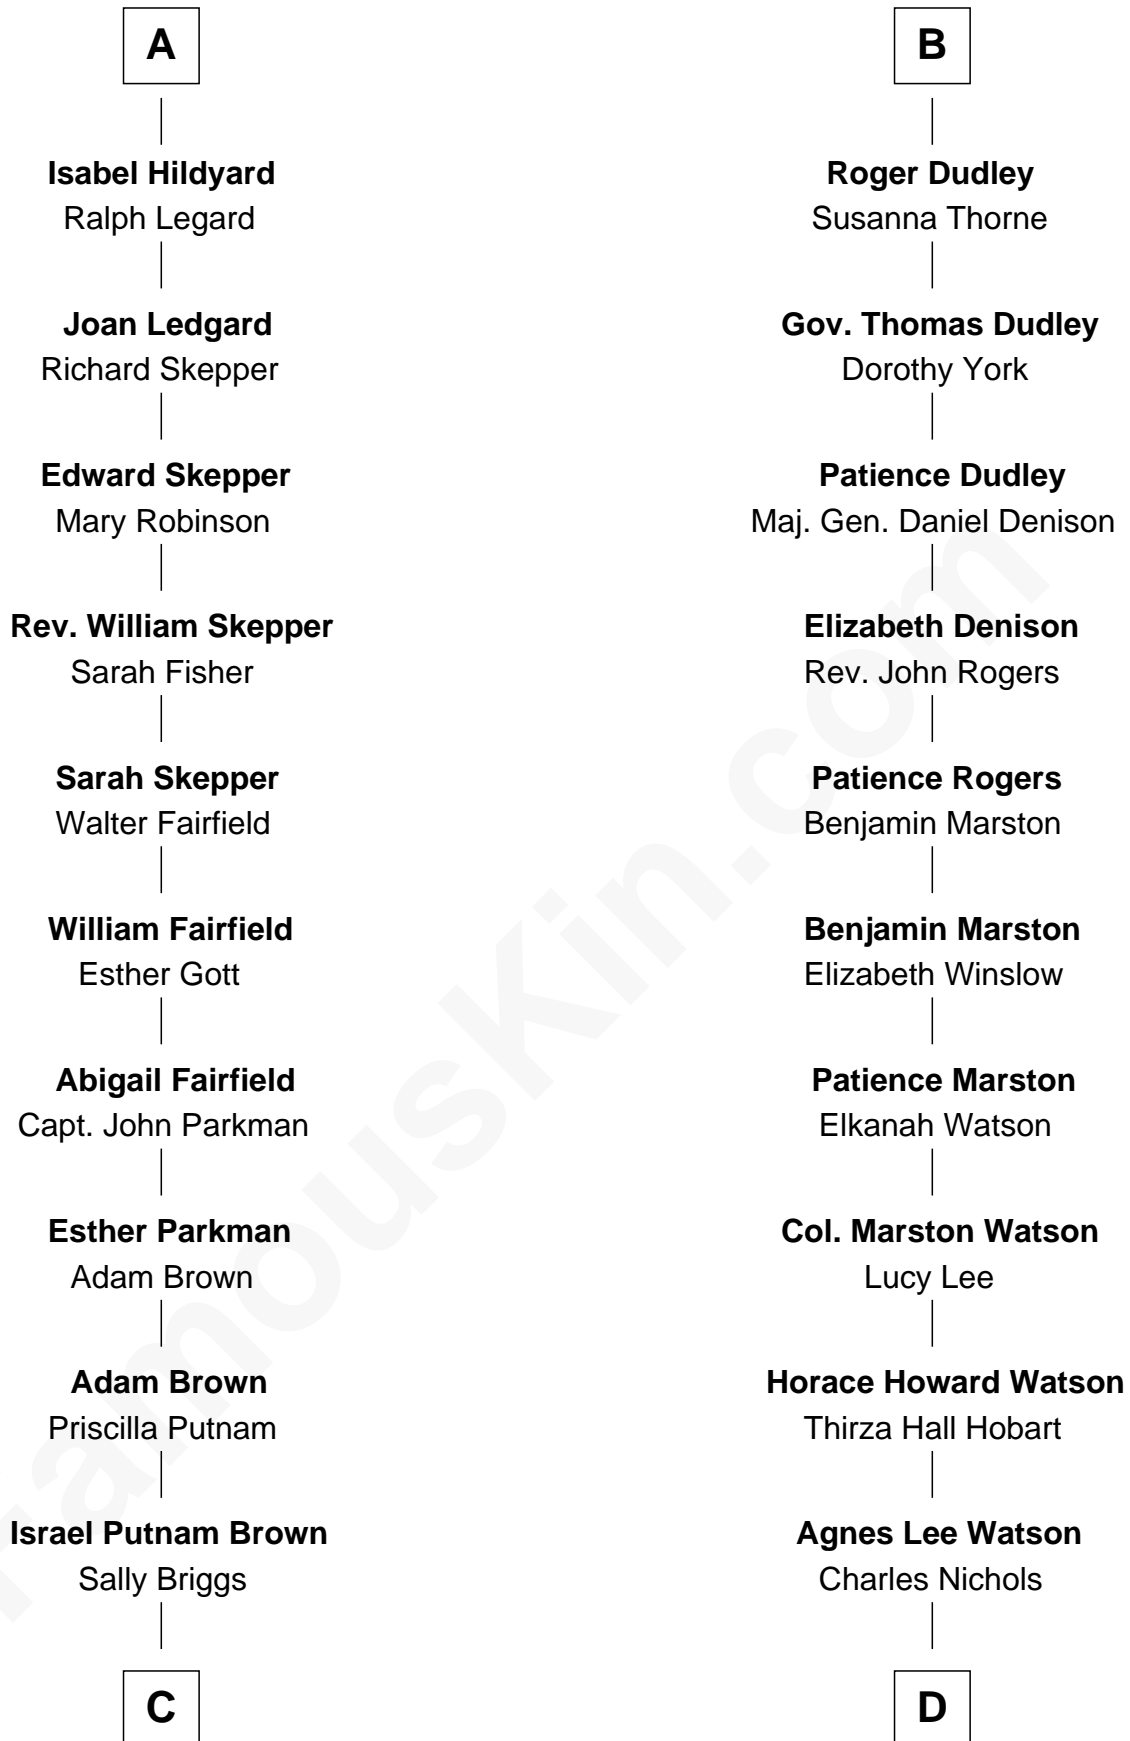

FamousKin.com
Relationship Chart of
Calvin Coolidge
30th U.S. President

20th cousin 1 time removed of

John Cena
Movie Actor and WWE Pro Wrestler

C

Sally Briggs Brown
Israel Chase Brewer

Sarah Almeda Brewer
Calvin Galusha Coolidge

Col. John Calvin Coolidge
Victoria Josephine Moor

Calvin Coolidge
30th U.S. President

D

Charles H. Nichols
Martha Emma Dix

Charles Nichols
Julia Ellen Skelton

Natalie Nichols
Ulysses John Lupien

Carol Frances Lupien
John Joseph Cena