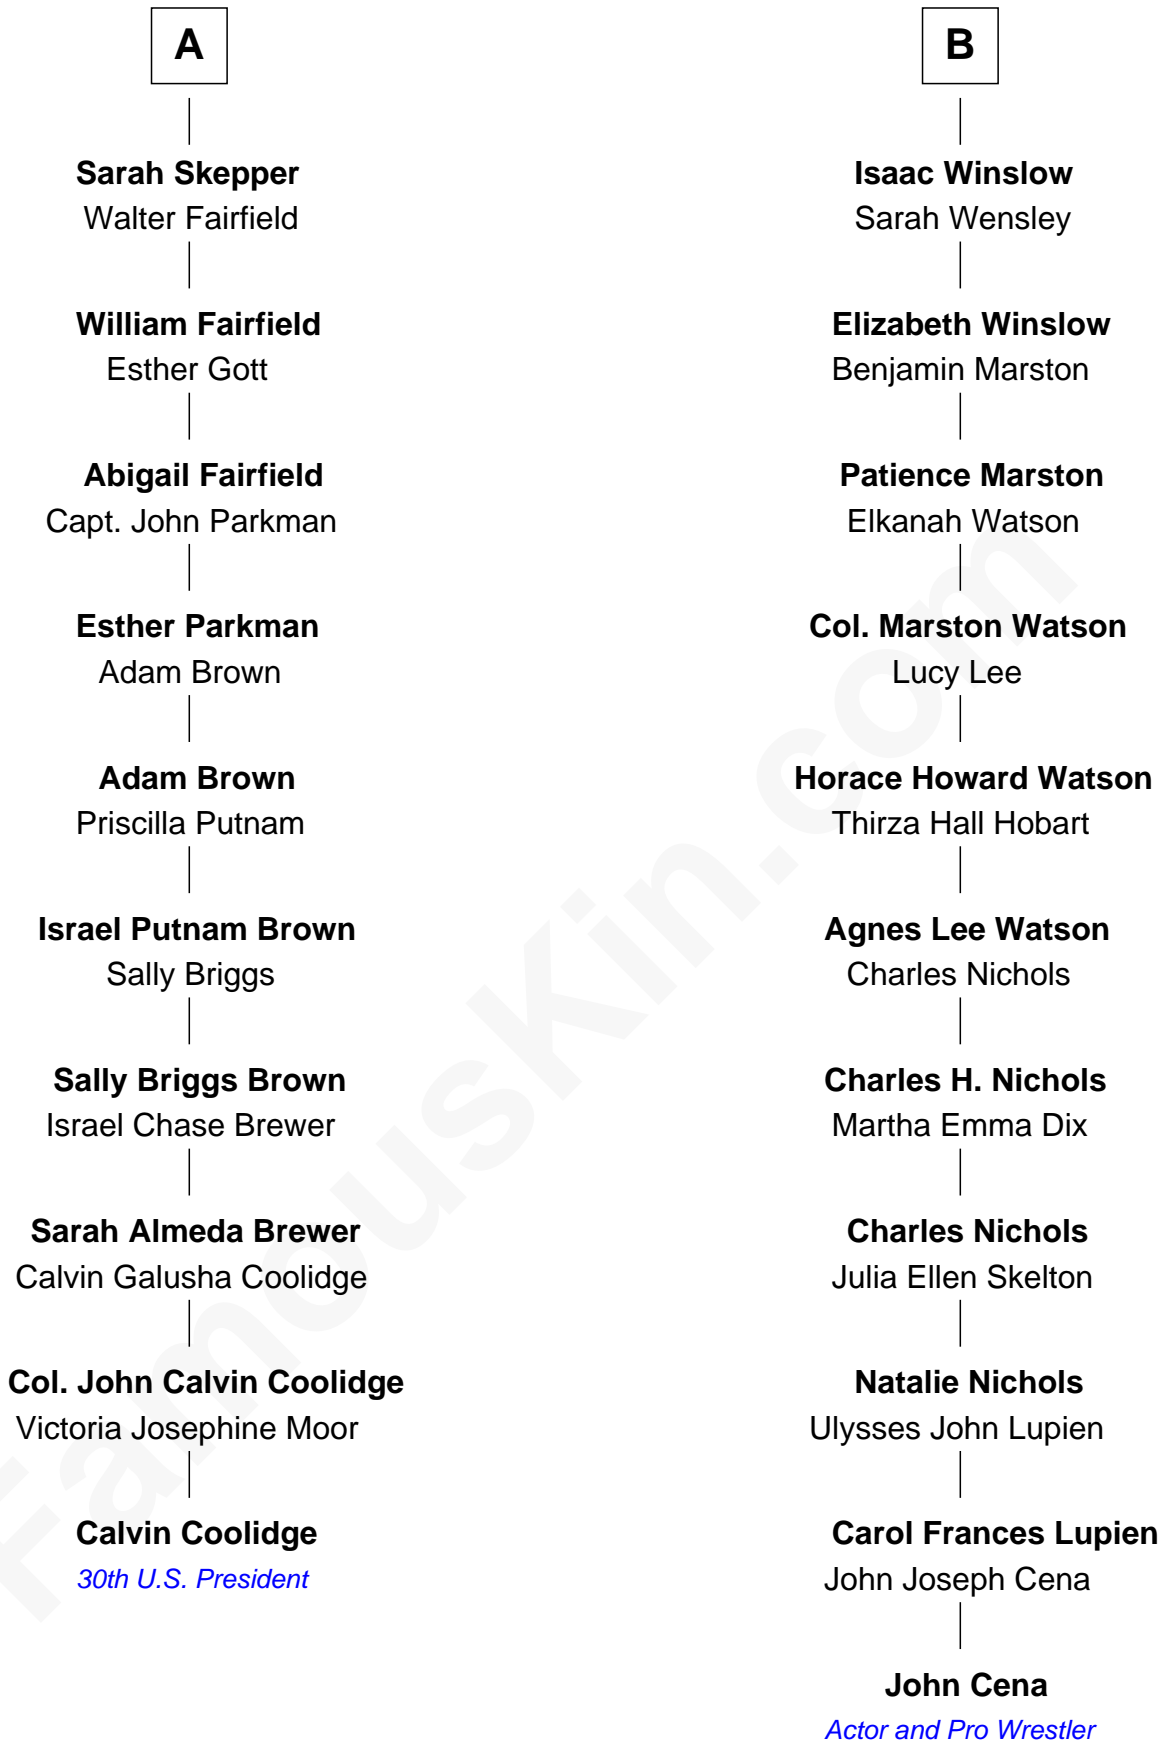

FamousKin.com Relationship Chart of

Calvin Coolidge

30th U.S. President

16th cousin 1 time removed of

John Cena

Movie Actor and WWE Pro Wrestler

Sir Roger Wentworth

Margery Despencer

Joan Ledgard

Richard Skepper

Edward Skepper

Mary Robinson

Rev. William Skepper

Sarah Fisher

A

Henry Wentworth

Elizabeth Howard

Margery Wentworth

Sir William Waldegrave

Anthony Waldegrave

Elizabeth Gray

Thomas Waldegrave

Elizabeth Gurdon

Thomas Waldegrave

Margaret Holmstead

Jemima Waldegrave

Herbert Pelham

Penelope Pelham

Gov. Josiah Winslow

B

John Cena photo by [Edward Joseph Hersom II](#)