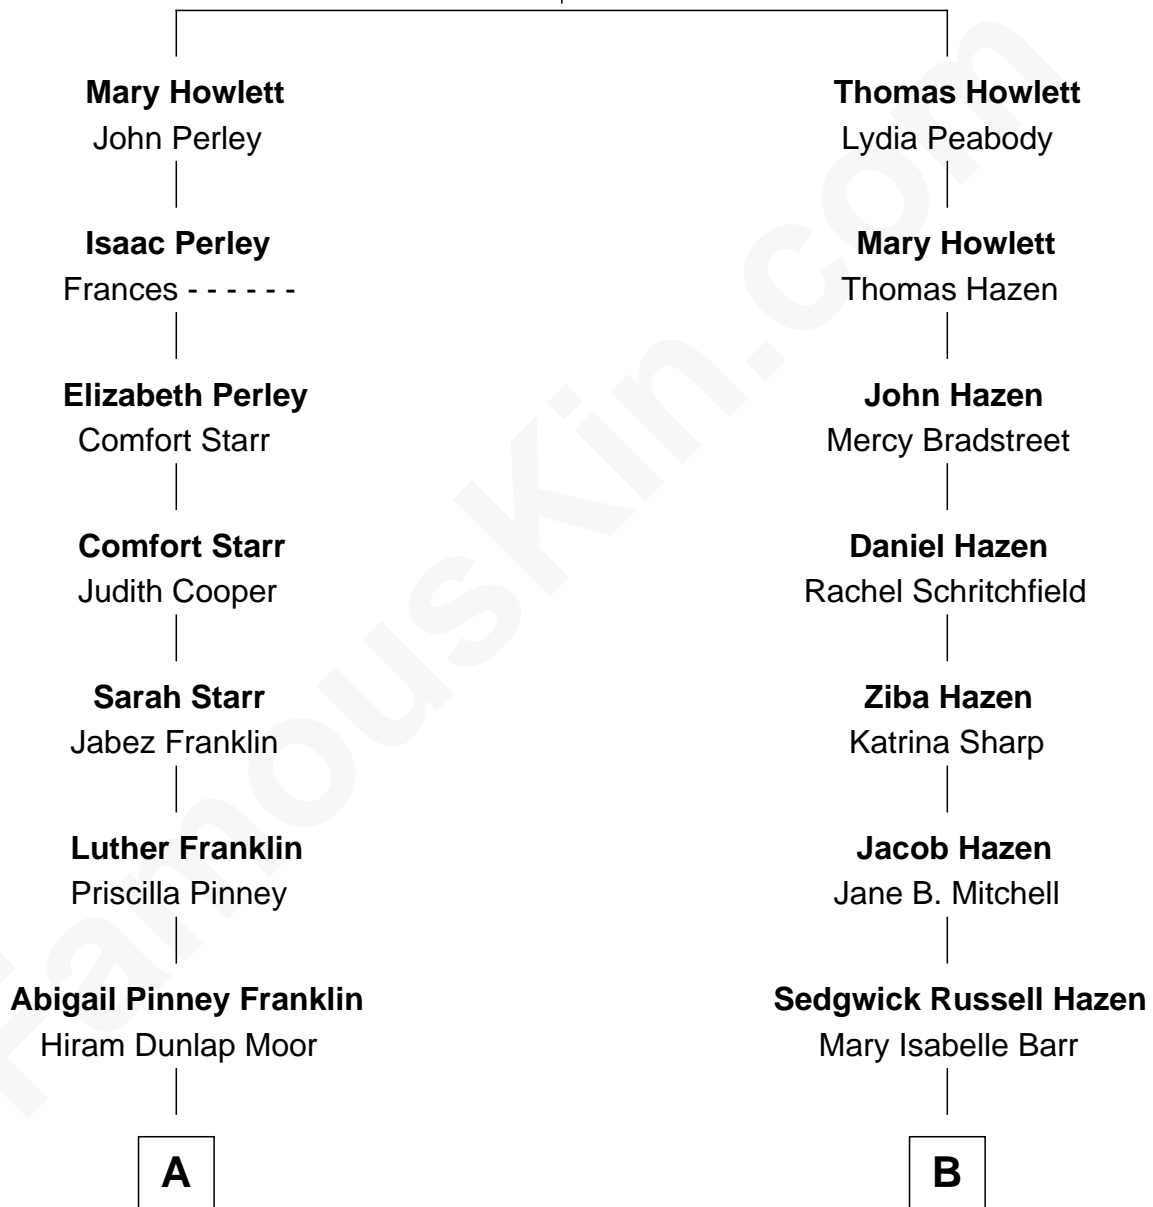

FamousKin.com Relationship Chart of

Calvin Coolidge

30th U.S. President

8th cousin 2 times removed of

J. K. Simmons

TV and Movie Actor

Thomas Howlett

Alice French

A

Victoria Josephine Moor
Col. John Calvin Coolidge

Calvin Coolidge
30th U.S. President

B

Lewis Jacob Hazen
Emma Broaddus Lewis

Ruth Hazen
Col. Ralph Archibald Kimble

Patricia Kimble
Dr. Donald William Simmons