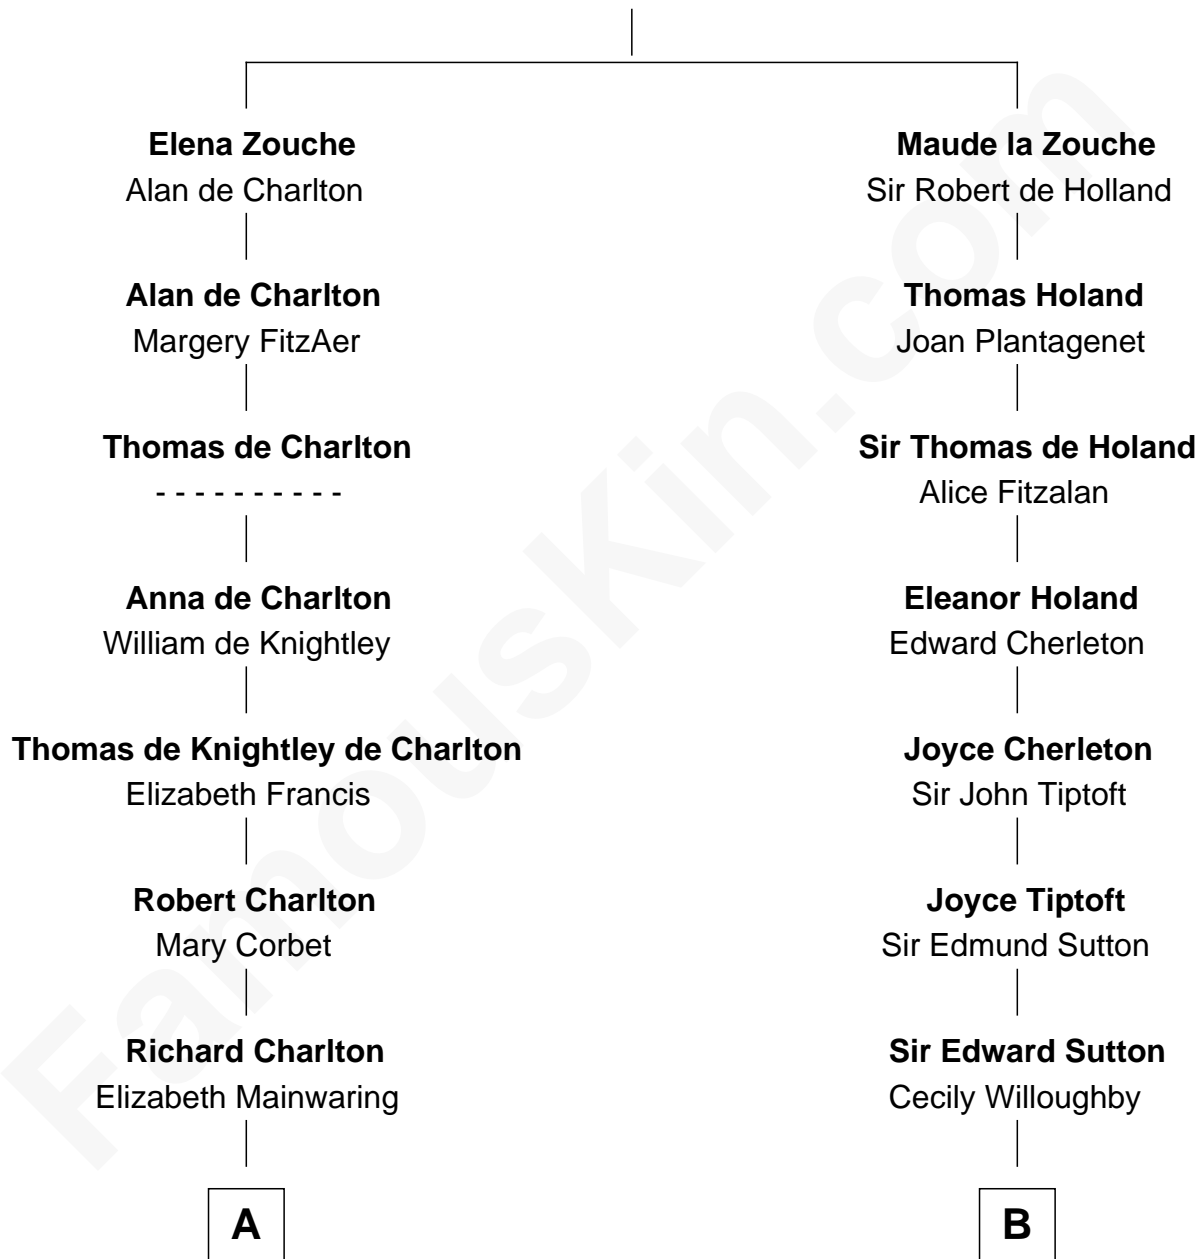

FamousKin.com Relationship Chart of

Calvin Coolidge

30th U.S. President

20th cousin 1 time removed of

J. K. Simmons

TV and Movie Actor

Sir Alan la Zouche

Eleanor de Segrave

C

Mary Davis
John Dunlap Moor

Hiram Dunlap Moor
Abigail Pinney Franklin

Victoria Josephine Moor
Col. John Calvin Coolidge

Calvin Coolidge
30th U.S. President

D

Sedgwick Russell Hazen
Mary Isabelle Barr

Lewis Jacob Hazen
Emma Broaddus Lewis