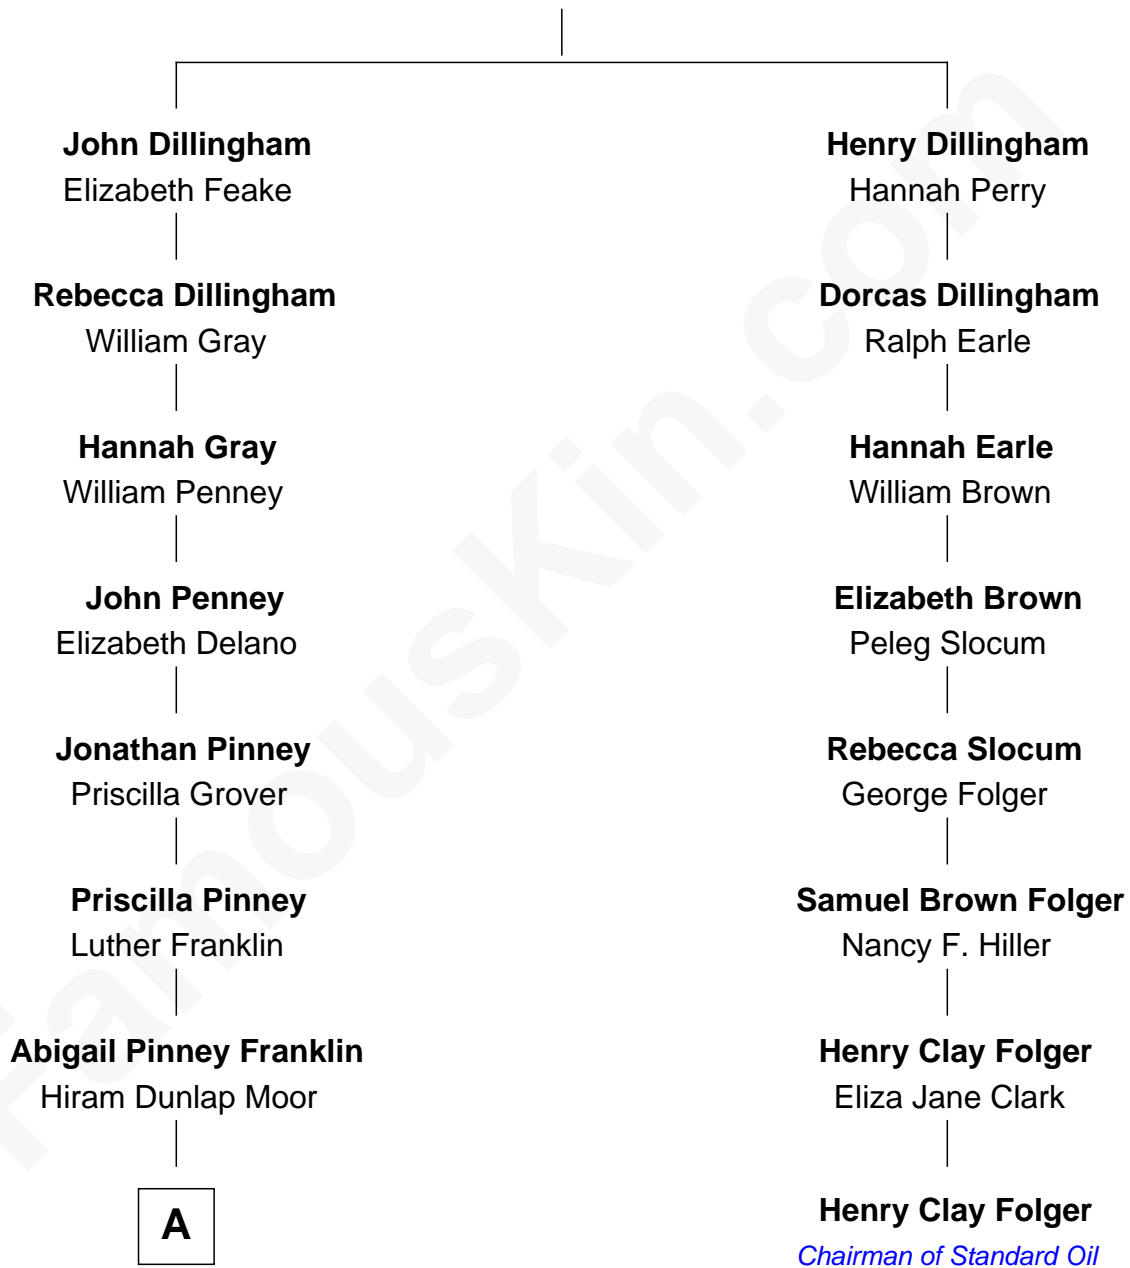

FamousKin.com Relationship Chart of

Calvin Coolidge

30th U.S. President

7th cousin 1 time removed of

Henry Clay Folger

Founder of Folger Shakespeare Library and Chairman of Standard Oil

Edward Dillingham

Ursula Carter

A

Victoria Josephine Moor

Col. John Calvin Coolidge

Calvin Coolidge

30th U.S. President

FamousKin.com