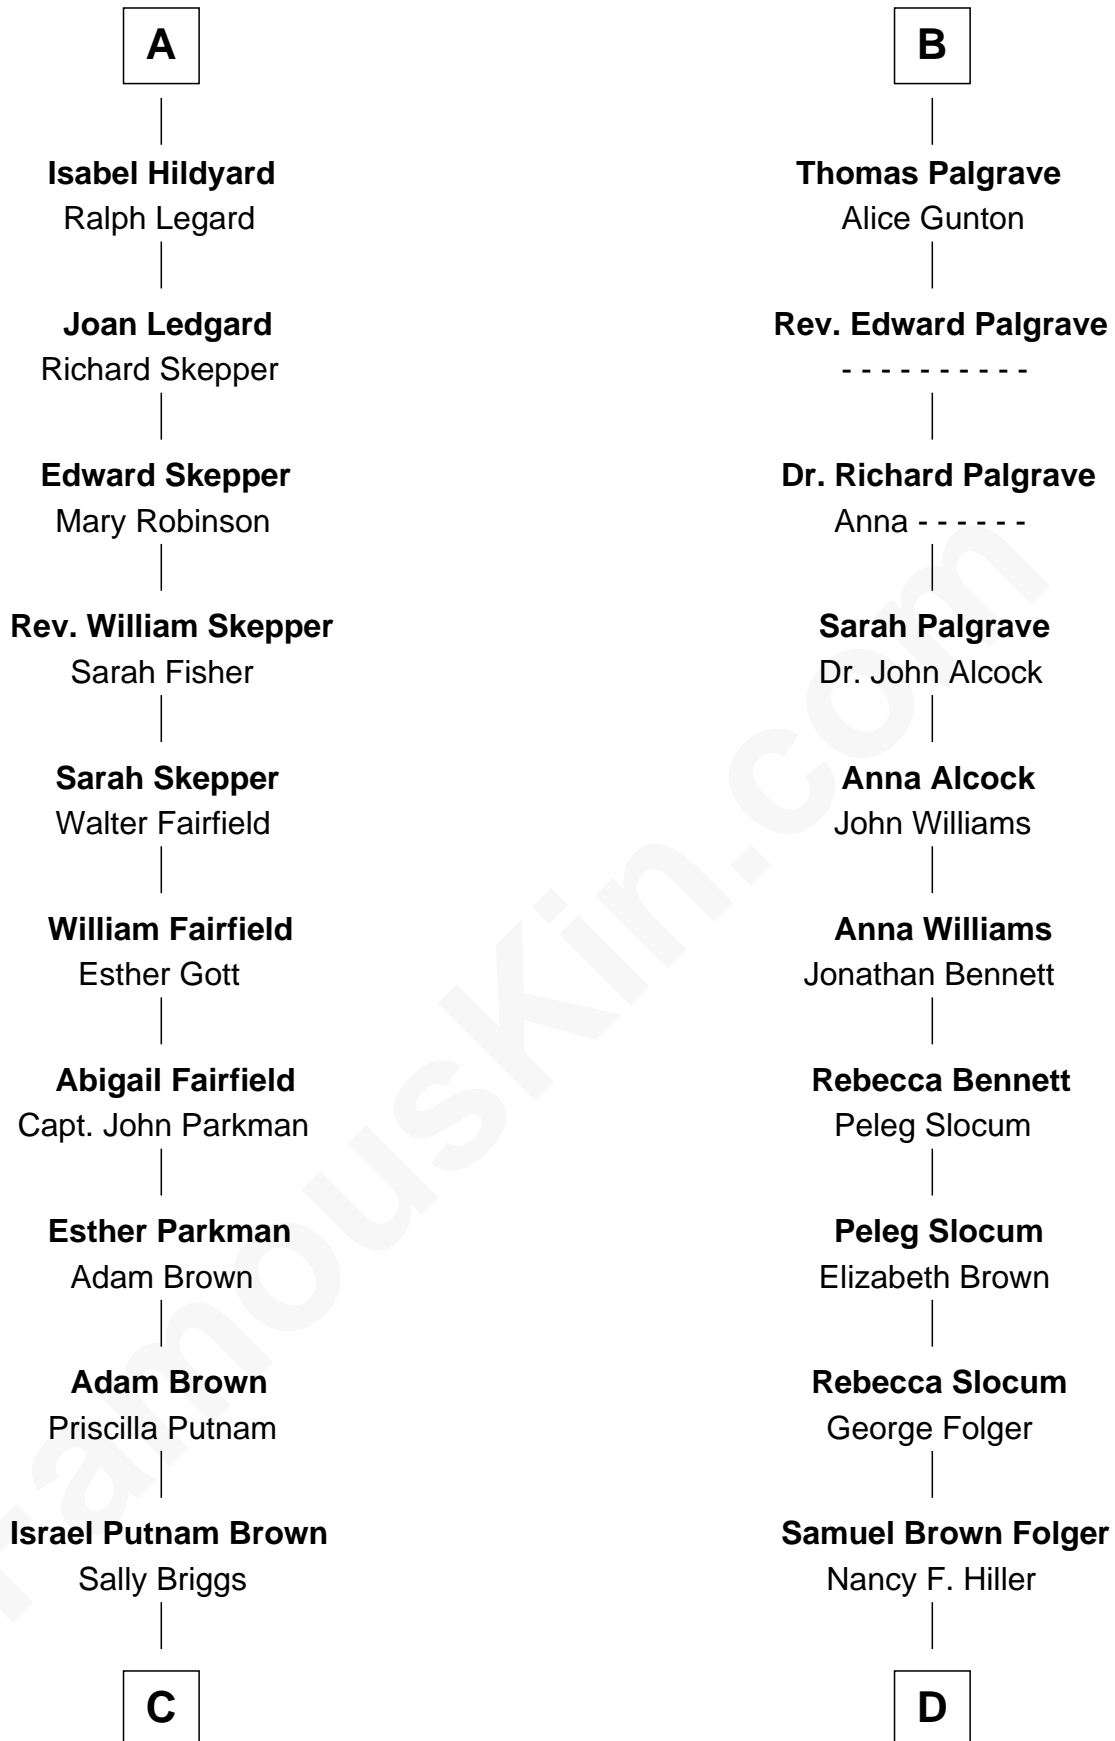

FamousKin.com
Relationship Chart of
Calvin Coolidge
30th U.S. President

18th cousin 2 times removed of

Henry Clay Folger

Founder of Folger Shakespeare Library and Chairman of Standard Oil

Henry Plantagenet
 Maud de Chaworth

Mary Plantagenet
 Henry de Percy

Sir Henry Percy
 Margaret de Neville

Sir Henry Percy
 Elizabeth Mortimer

Elizabeth Percy
 Sir John Clifford

Mary Clifford
 Sir Philip Wentworth

Elizabeth Wentworth
 Sir Martin de la See

Joan de la See
 Sir Piers Hildyard

A

Eleanor Plantagenet
 Richard Fitzalan

Sir Richard Fitzalan
 Elizabeth de Bohun

Elizabeth Fitzalan
 Sir Robert Goushill

Elizabeth Goushill
 Sir Robert Wingfield

Elizabeth Wingfield
 Sir William Brandon

Eleanor Brandon
 John Glemham

Anne Glemham
 Henry Palgrave

B

C

Sally Briggs Brown
Israel Chase Brewer

Sarah Almeda Brewer
Calvin Galusha Coolidge

Col. John Calvin Coolidge
Victoria Josephine Moor

Calvin Coolidge
30th U.S. President