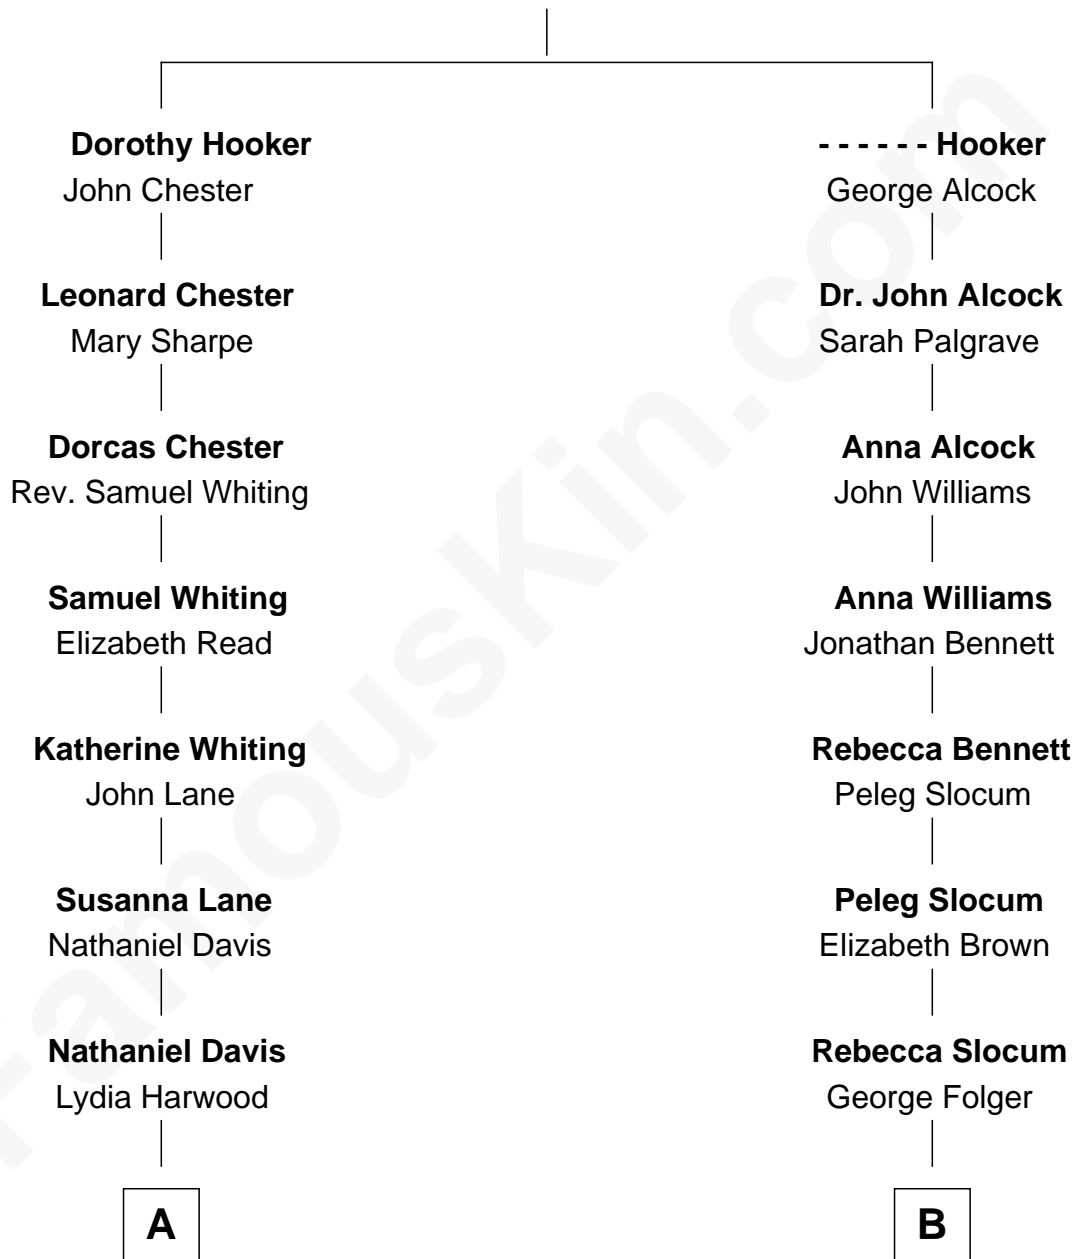

# FamousKin.com Relationship Chart of

**Calvin Coolidge**

*30th U.S. President*

9th cousin 1 time removed of

**Henry Clay Folger**

*Founder of Folger Shakespeare Library and Chairman of Standard Oil*

**Thomas Hooker**

**A**

**Mary Davis**  
John Dunlap Moor

**Hiram Dunlap Moor**  
Abigail Pinney Franklin

**Victoria Josephine Moor**  
Col. John Calvin Coolidge

**Calvin Coolidge**  
*30th U.S. President*

**B**

**Samuel Brown Folger**  
Nancy F. Hiller

**Henry Clay Folger**  
Eliza Jane Clark

**Henry Clay Folger**  
*Chairman of Standard Oil*

FamousKin.com