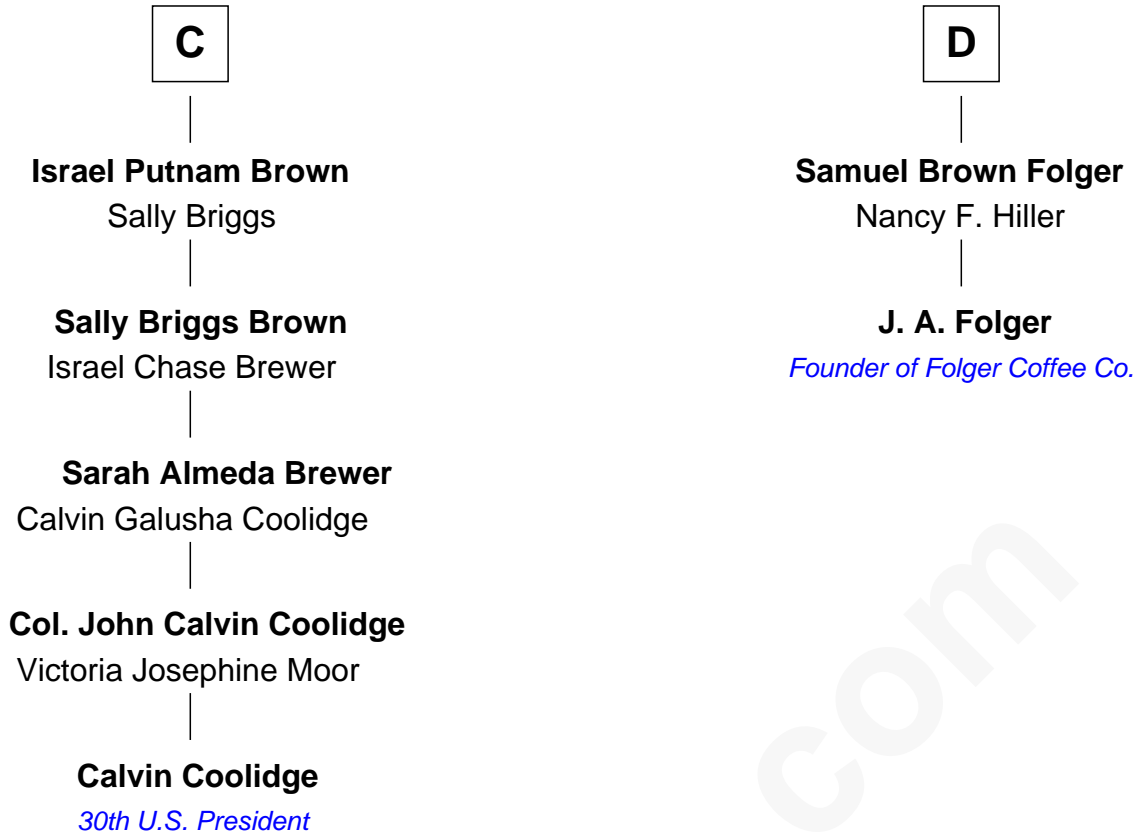

**FamousKin.com**  
**Relationship Chart of**  
**Calvin Coolidge**  
*30th U.S. President*

18th cousin 3 times removed of

**J. A. Folger**  
*Founder of Folger Coffee Company*

**Gunselm de Badlesmere**

FamousKin.com