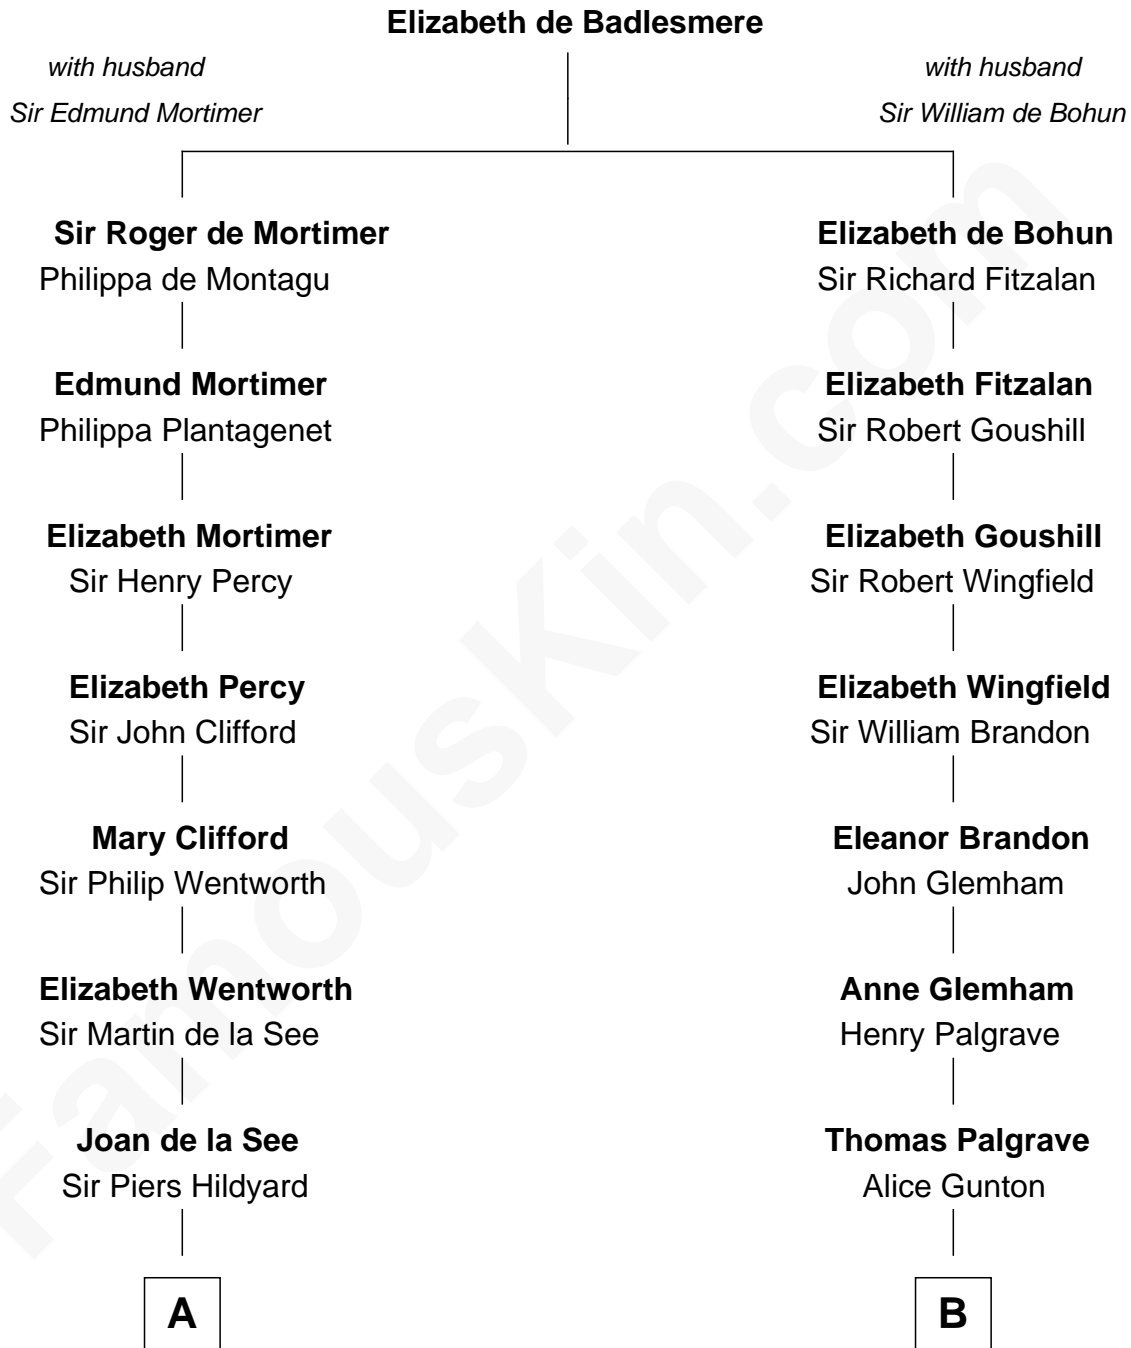

FamousKin.com
Relationship Chart of
Calvin Coolidge
30th U.S. President

16th cousin 4 times removed of

J. A. Folger
Founder of Folger Coffee Company

C

—
Sally Briggs Brown

Israel Chase Brewer

—
Sarah Almeda Brewer

Calvin Galusha Coolidge

—
Col. John Calvin Coolidge

Victoria Josephine Moor

—
Calvin Coolidge

30th U.S. President

FamousKin.com