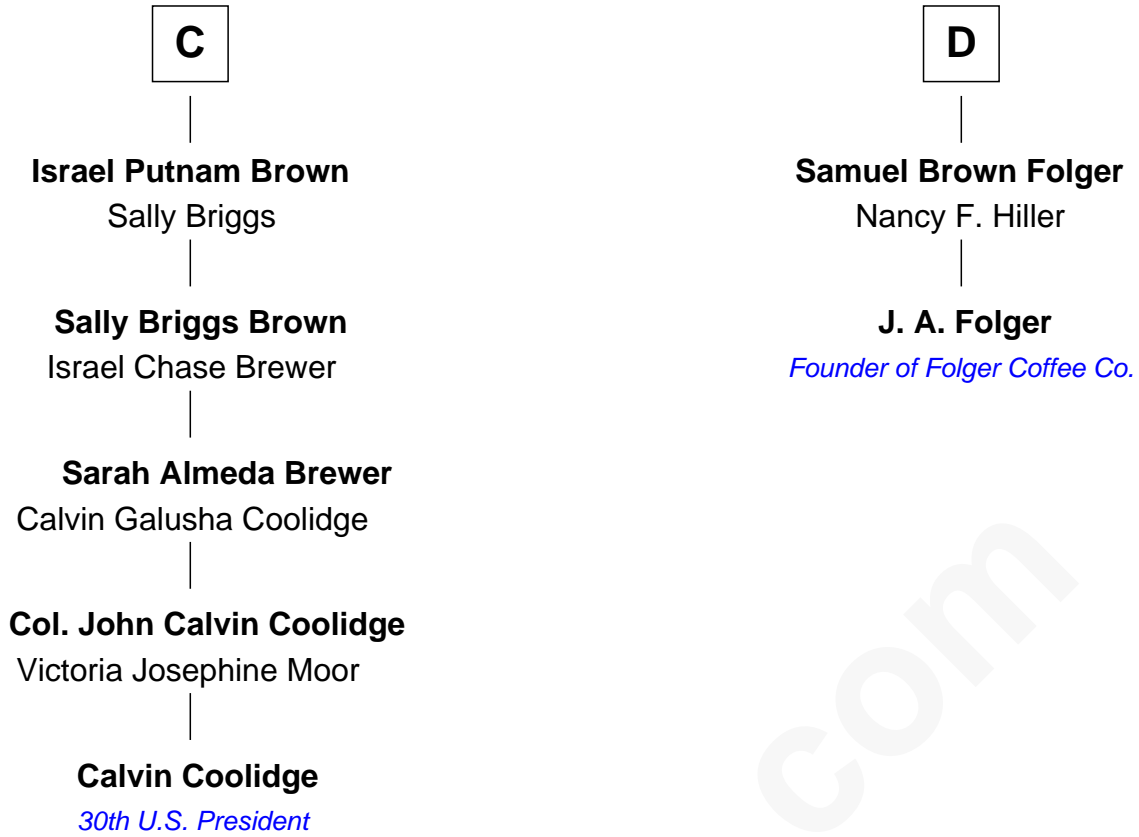

FamousKin.com
Relationship Chart of
Calvin Coolidge
30th U.S. President

18th cousin 3 times removed of

J. A. Folger
Founder of Folger Coffee Company

FamousKin.com