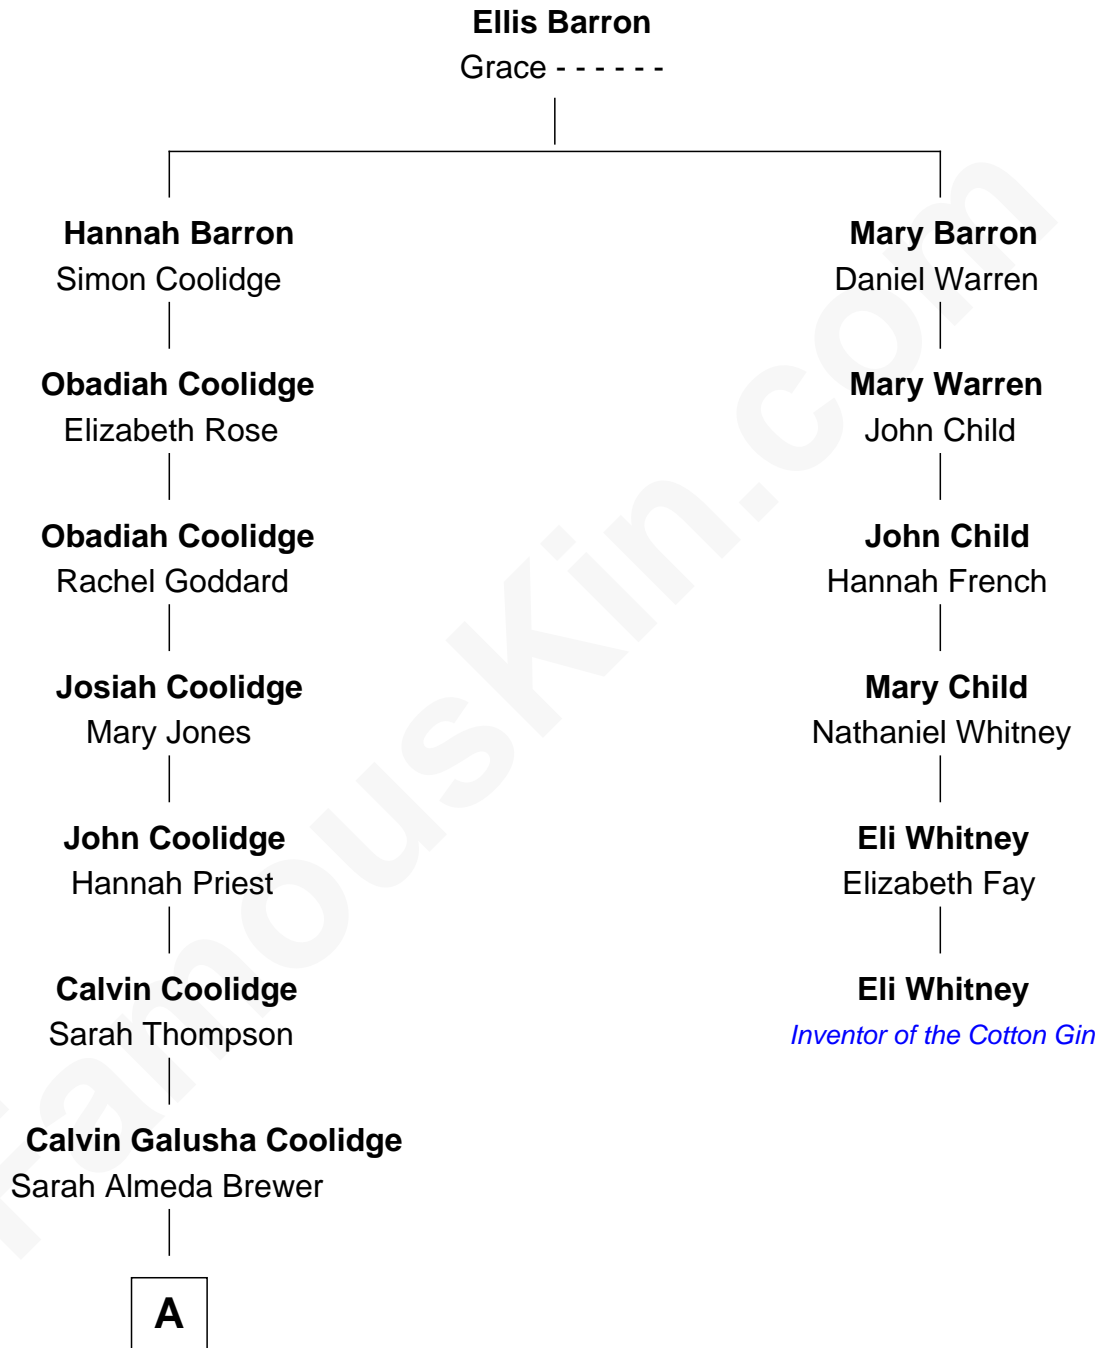

FamousKin.com Relationship Chart of

Calvin Coolidge

30th U.S. President

5th cousin 3 times removed of

Eli Whitney

Inventor of the Cotton Gin

A

Col. John Calvin Coolidge

Victoria Josephine Moor

Calvin Coolidge

30th U.S. President

FamousKin.com