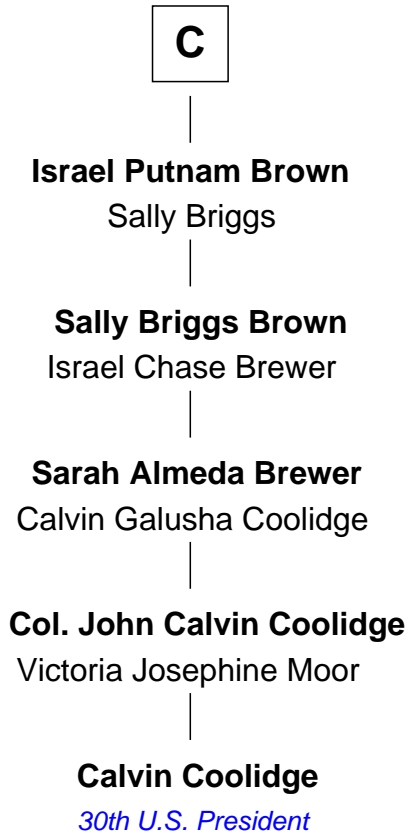

# FamousKin.com Relationship Chart of

**Calvin Coolidge**

*30th U.S. President*

16th cousin 5 times removed of

**Eli Whitney**

*Inventor of the Cotton Gin*

**Thomas de Clare**  
Juliana FitzMaurice

**Margaret de Clare**  
Bartholomew de Badlesmere

**Margaret de Badlesmere**  
Sir John de Tibetot

**Sir Robert de Tibetot**  
Margaret Deincourt

**Elizabeth de Tibetot**  
Sir Philip le Despencer

**Margery Despencer**  
Sir Roger Wentworth

**Sir Philip Wentworth**  
Mary Clifford

**Elizabeth Wentworth**  
Sir Martin de la See

**A**

**Margaret de Clare**  
Bartholomew de Badlesmere

**Elizabeth de Badlesmere**  
Sir William de Bohun

**Elizabeth de Bohun**  
Sir Richard Fitzalan

**Elizabeth Fitzalan**  
Sir Robert Goushill

**Elizabeth Goushill**  
Sir Robert Wingfield

**Elizabeth Wingfield**  
Sir William Brandon

**Eleanor Brandon**  
John Glemham

**B**

FamousKin.com