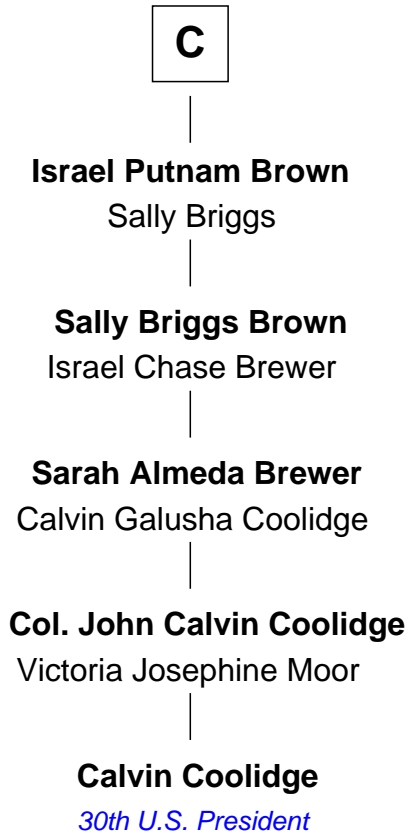

# FamousKin.com Relationship Chart of

**Calvin Coolidge**

*30th U.S. President*

16th cousin 5 times removed of

**Eli Whitney**

*Inventor of the Cotton Gin*

**Gunselm de Badlesmere**

FamousKin.com