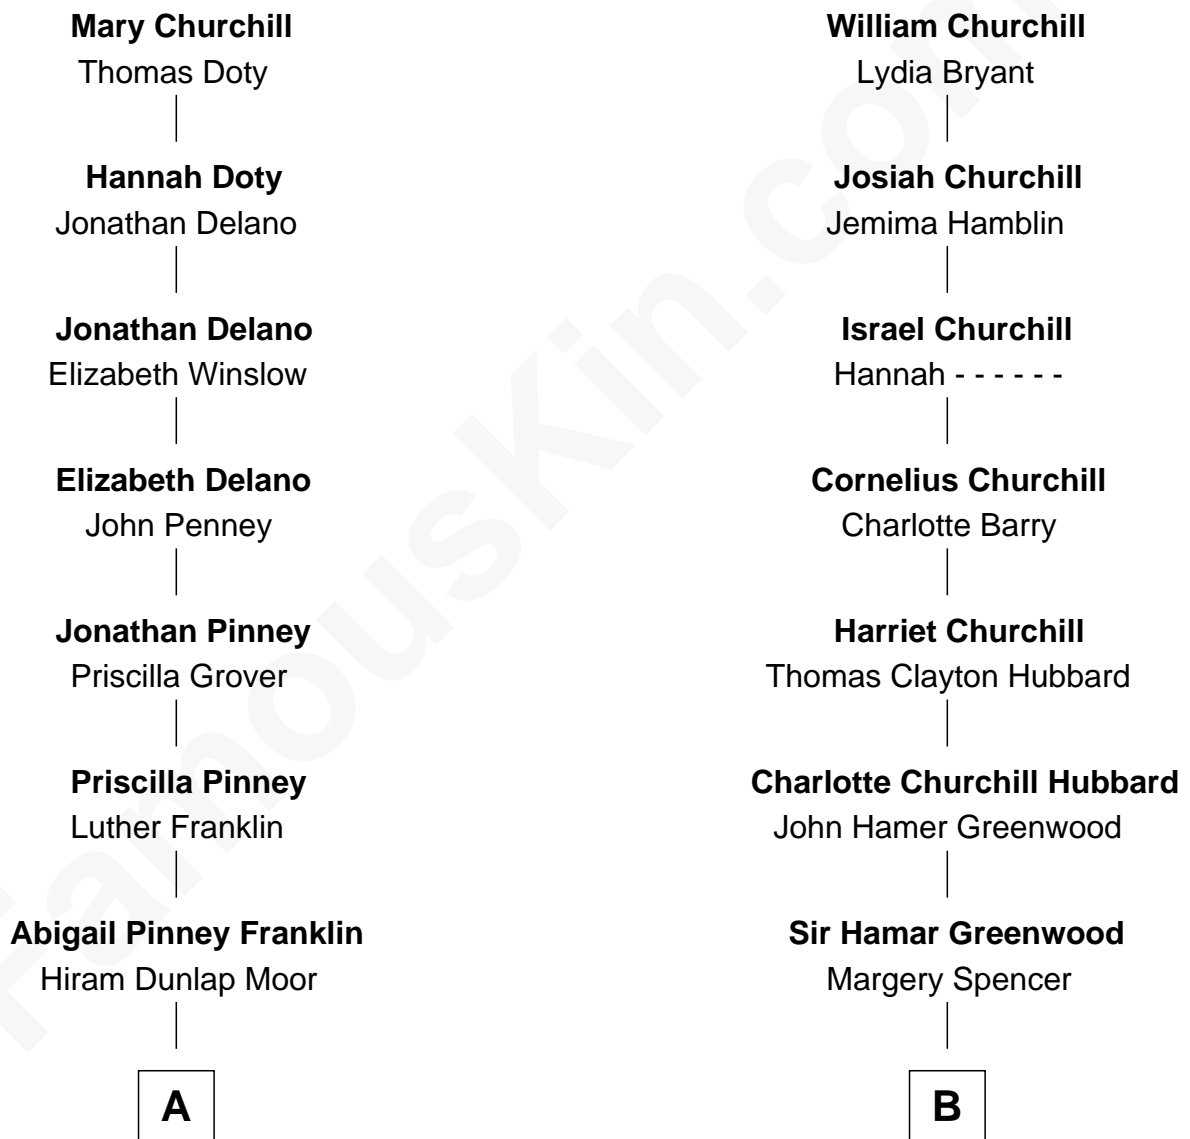

FamousKin.com Relationship Chart of

Calvin Coolidge

30th U.S. President

8th cousin 1 time removed of

Cara Delevingne

Fashion Model and Movie Actress

John Churchill

Hannah Pontus

A

Victoria Josephine Moor
Col. John Calvin Coolidge

Calvin Coolidge
30th U.S. President

B

Angela Margo Hamar Greenwood
Edward Dudley Delevingne

Charles Hamar Delevingne
Pandora Anne Stevens

Cara Delevingne
Model and Actress