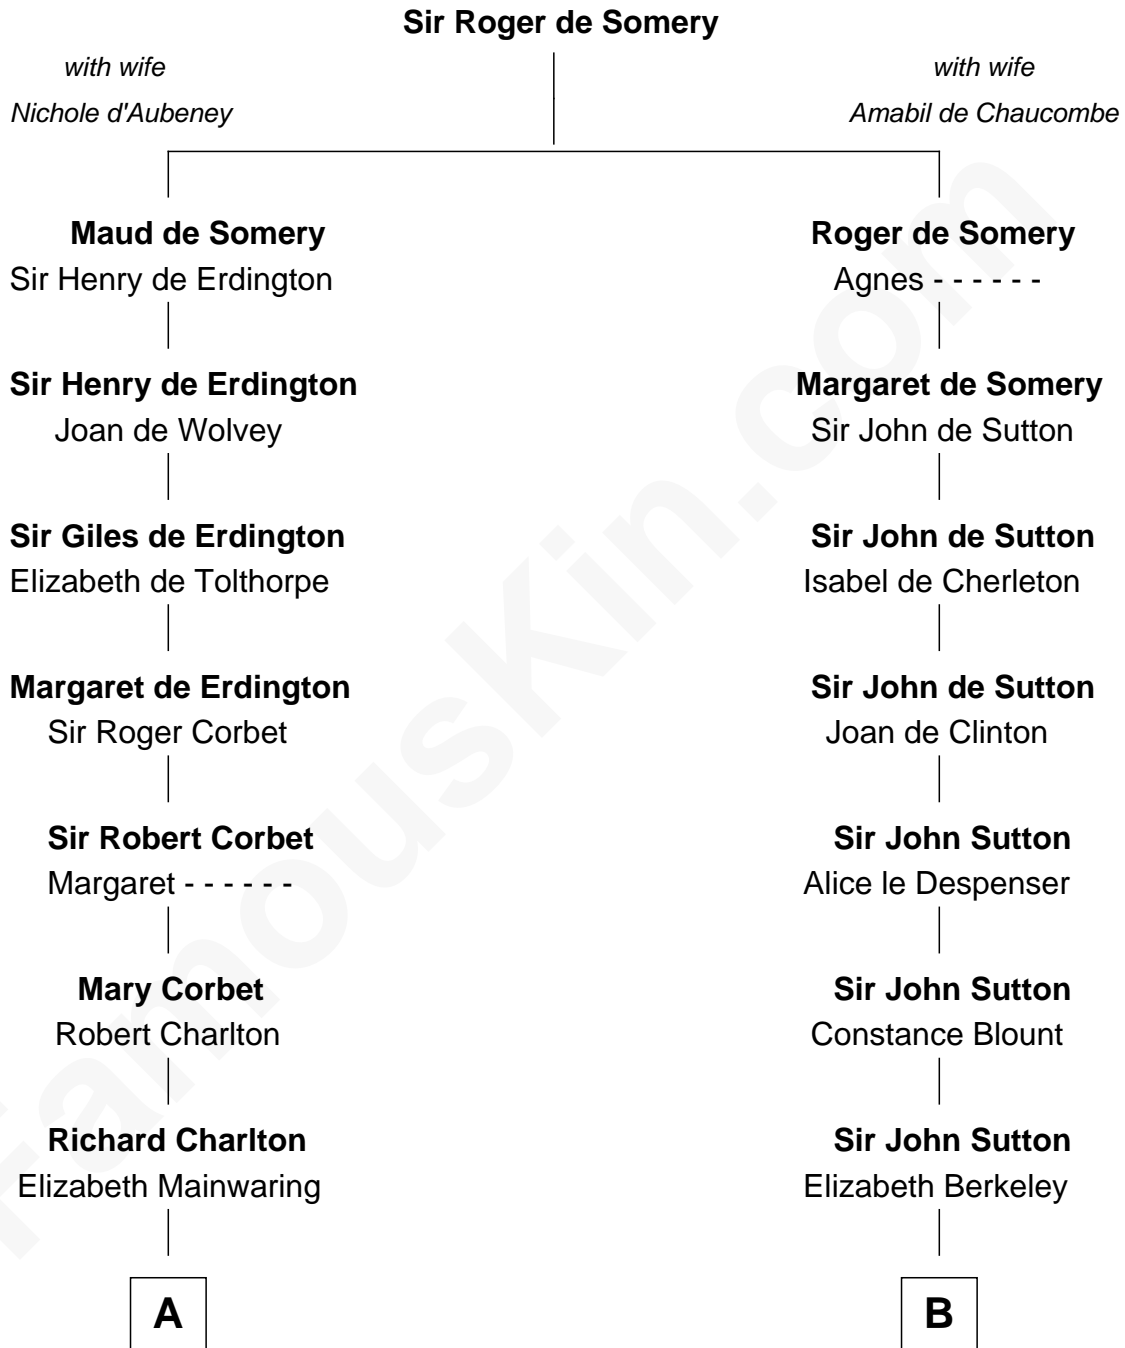

FamousKin.com
Relationship Chart of
Calvin Coolidge
30th U.S. President

20th cousin 1 time removed of
Dr. H. H. Holmes
Serial Killer aka "Devil in the White City"

C

Mary Davis
John Dunlap Moor

Hiram Dunlap Moor
Abigail Pinney Franklin

Victoria Josephine Moor
Col. John Calvin Coolidge

Calvin Coolidge
30th U.S. President

D

Sarah Smith
Edward Scribner Mudgett

Samuel Mudgett
Mary Morrill

Scribner Mudgett
Nancy Prescott

Levi Horton Mudgett
Theodate Page Price