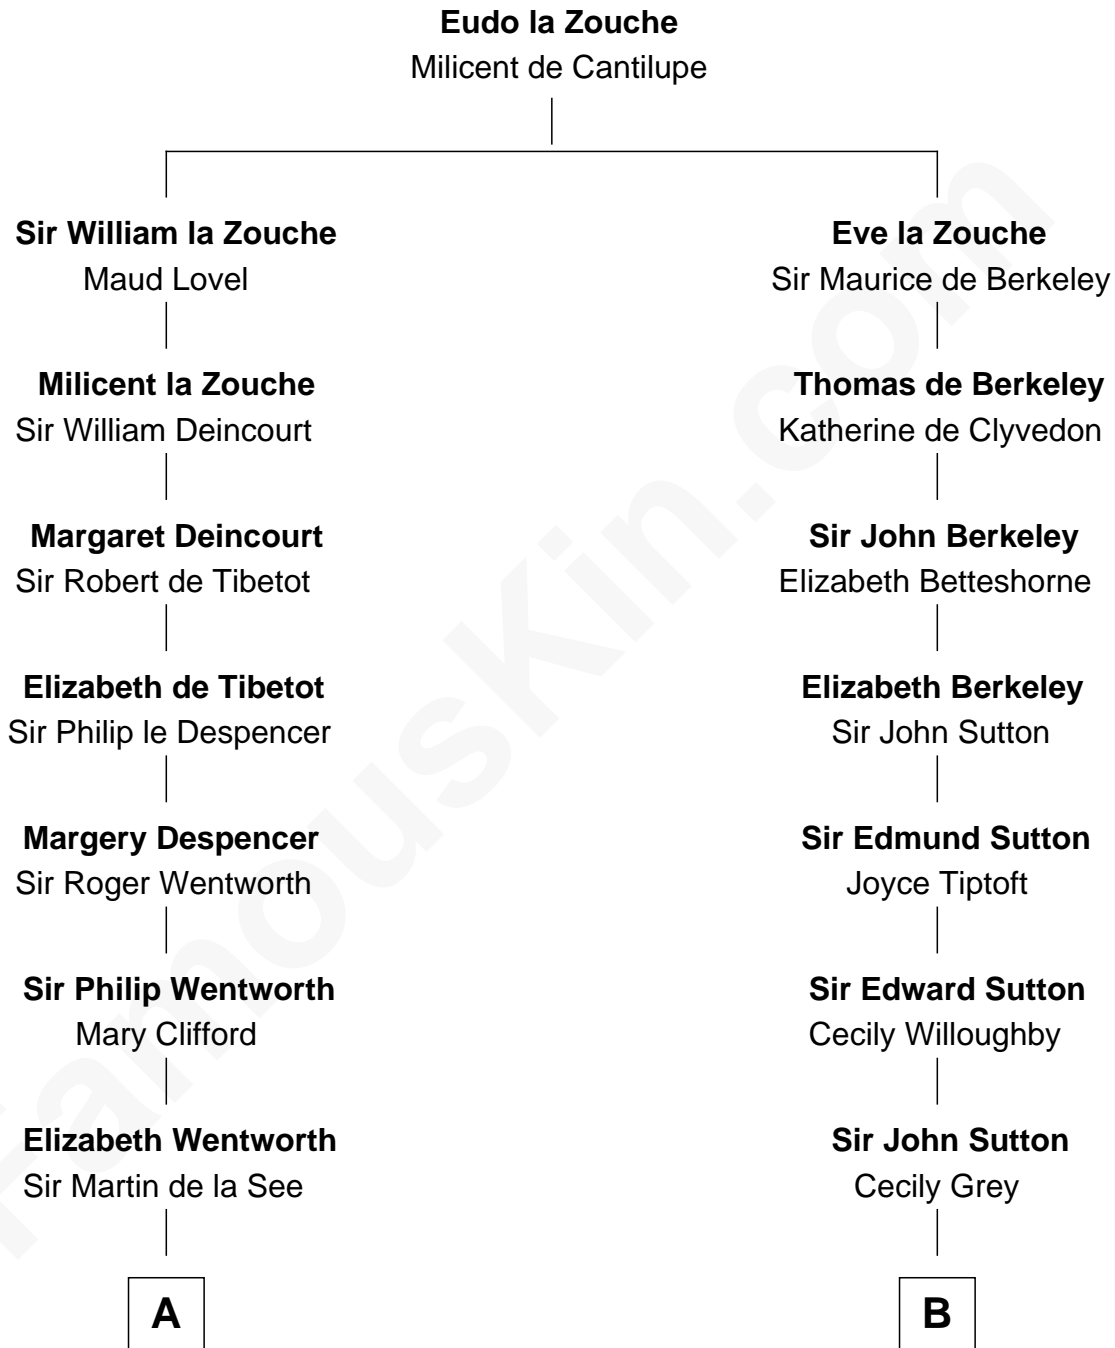

**FamousKin.com**  
**Relationship Chart of**  
**Calvin Coolidge**  
*30th U.S. President*

**18th cousin 3 times removed of**  
**Dr. H. H. Holmes**  
*Serial Killer aka "Devil in the White City"*

**C**

**Israel Putnam Brown**

Sally Briggs

**Sally Briggs Brown**

Israel Chase Brewer

**Sarah Almeda Brewer**

Calvin Galusha Coolidge

**Col. John Calvin Coolidge**

Victoria Josephine Moor

**Calvin Coolidge**

*30th U.S. President*

**D**

**Levi Horton Mudgett**

Theodate Page Price

**Dr. H. H. Holmes**

*Serial Killer Dr. H. H. Holmes*

FamousKin.com