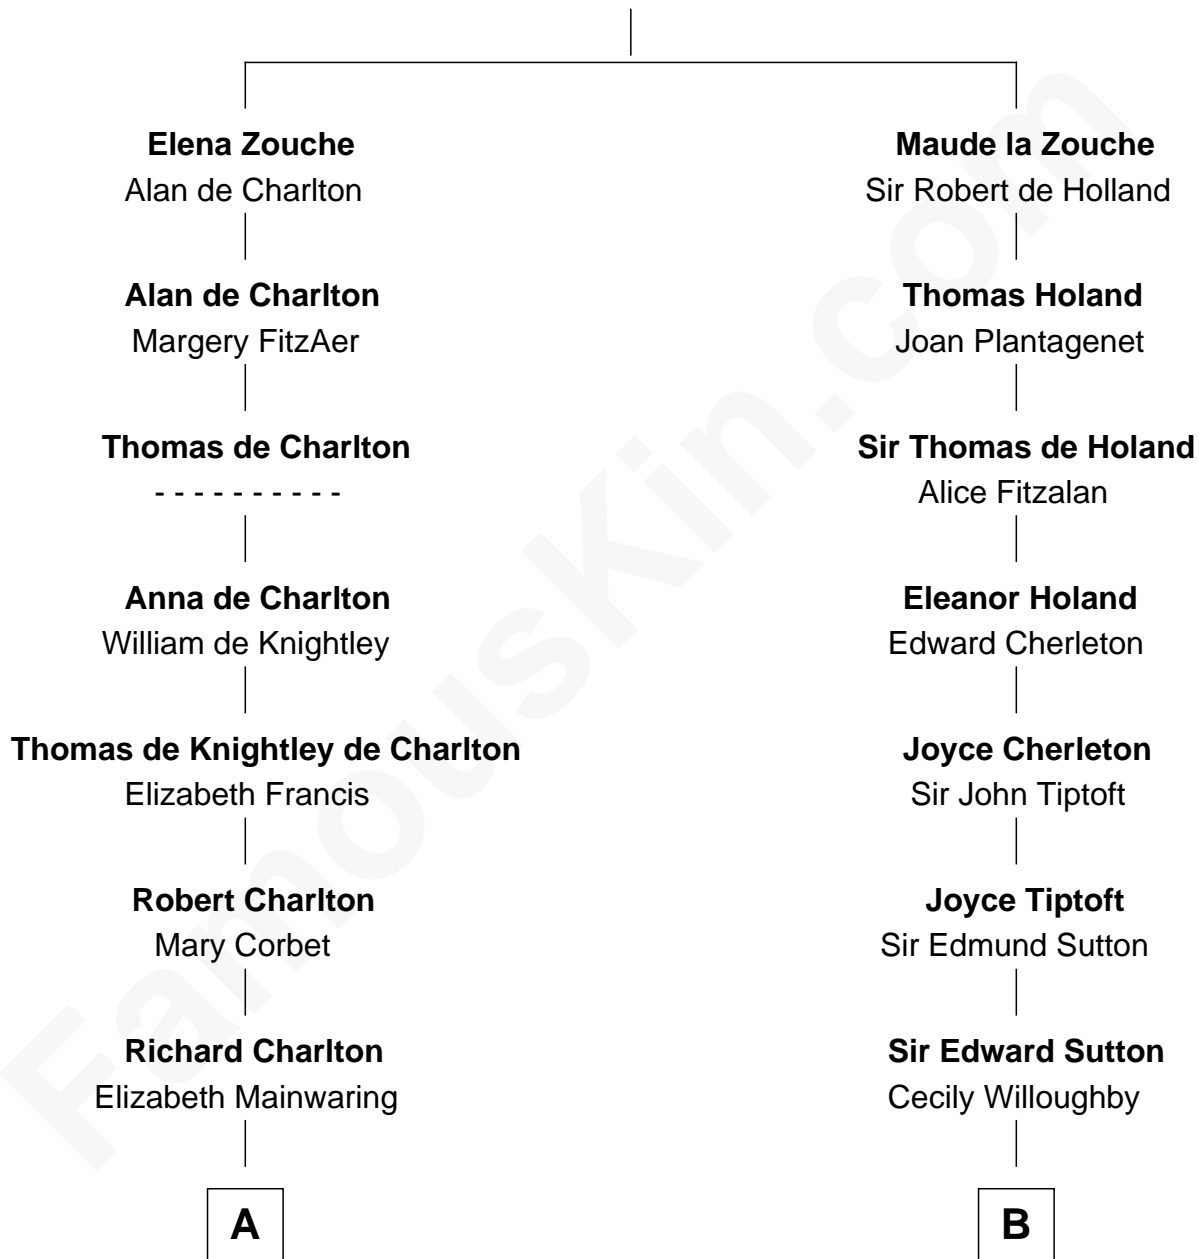

FamousKin.com Relationship Chart of

Calvin Coolidge

30th U.S. President

19th cousin 1 time removed of

Dr. H. H. Holmes

Serial Killer aka "Devil in the White City"

Sir Alan la Zouche

Eleanor de Segrave

C

Mary Davis
John Dunlap Moor

Hiram Dunlap Moor
Abigail Pinney Franklin

Victoria Josephine Moor
Col. John Calvin Coolidge

Calvin Coolidge
30th U.S. President

D

Scribner Mudgett
Nancy Prescott

Levi Horton Mudgett
Theodate Page Price

Dr. H. H. Holmes
Serial Killer Dr. H. H. Holmes

FamousKin.com