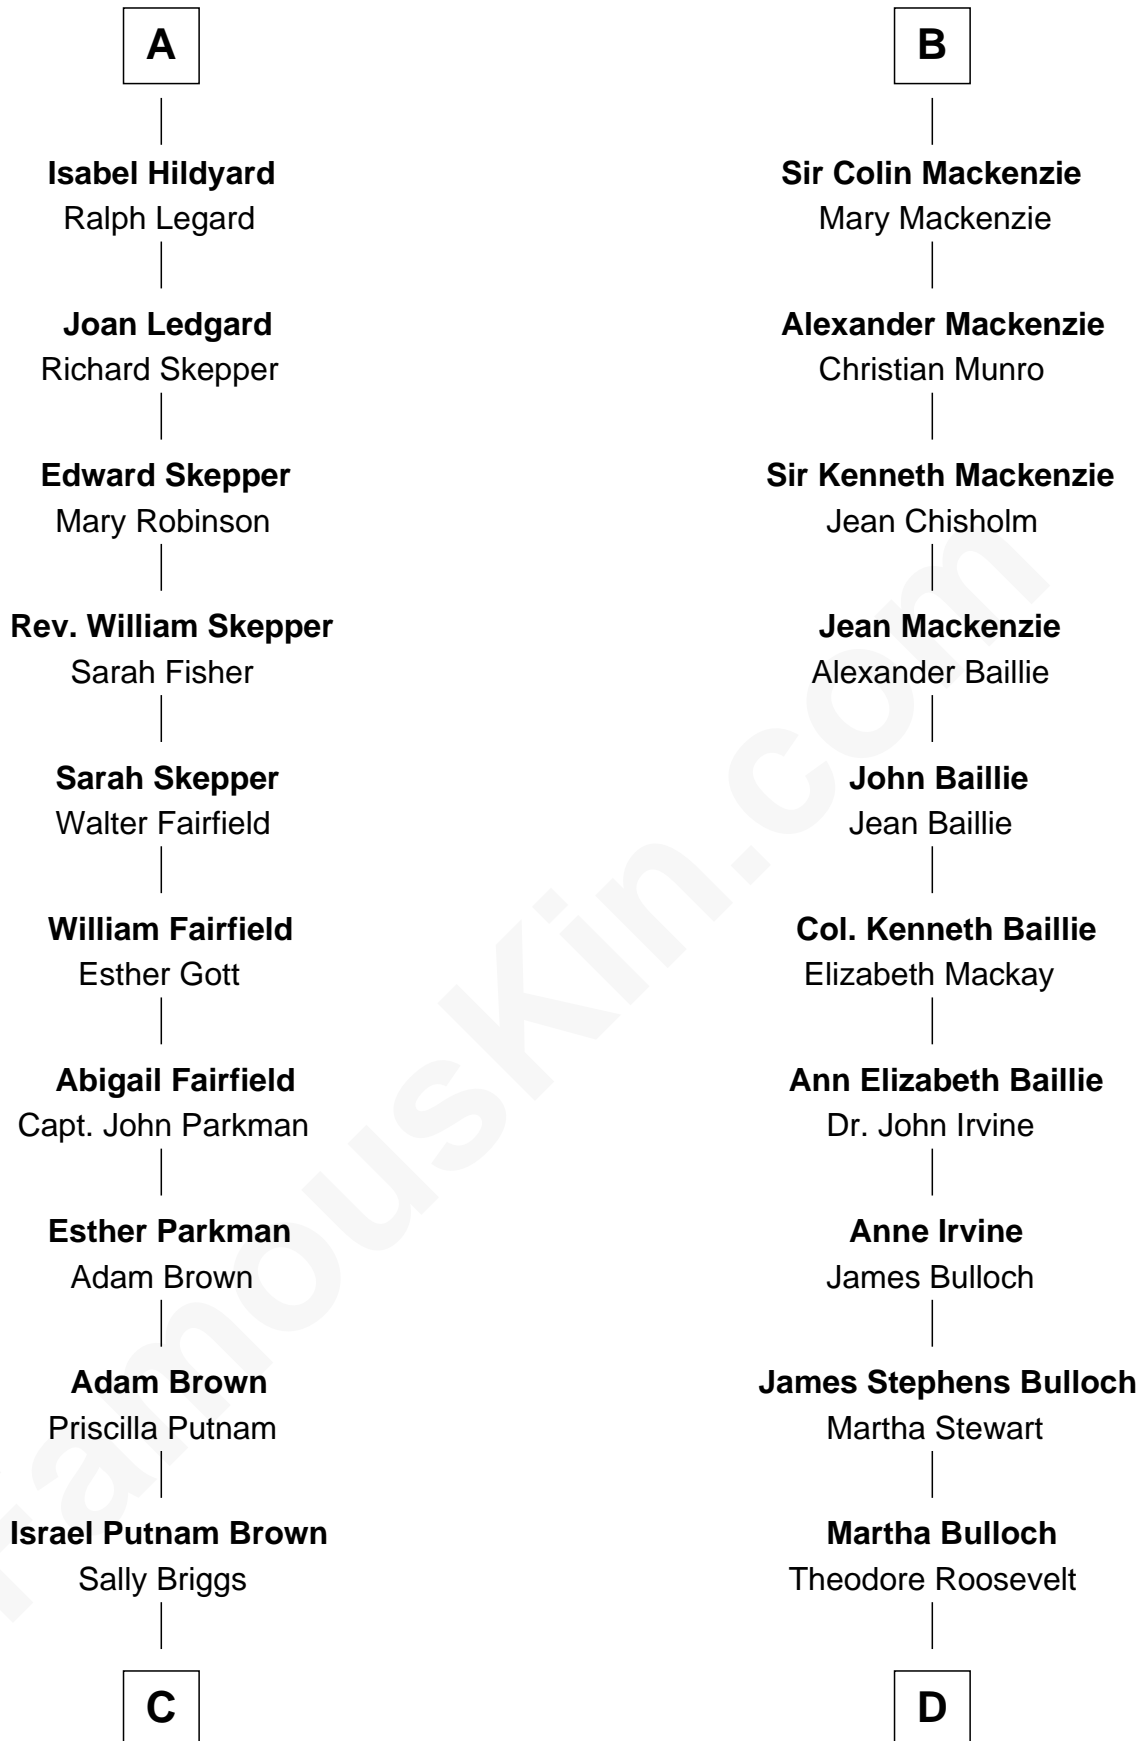

FamousKin.com
Relationship Chart of
Calvin Coolidge
30th U.S. President

18th cousin 2 times removed of

Eleanor Roosevelt
First Lady of President Franklin D. Roosevelt

C

Sally Briggs Brown
Israel Chase Brewer

Sarah Almeda Brewer
Calvin Galusha Coolidge

Col. John Calvin Coolidge
Victoria Josephine Moor

Calvin Coolidge
30th U.S. President

D

Elliott Roosevelt
Anna Rebecca Hall

Eleanor Roosevelt
First Lady of Franklin Roosevelt