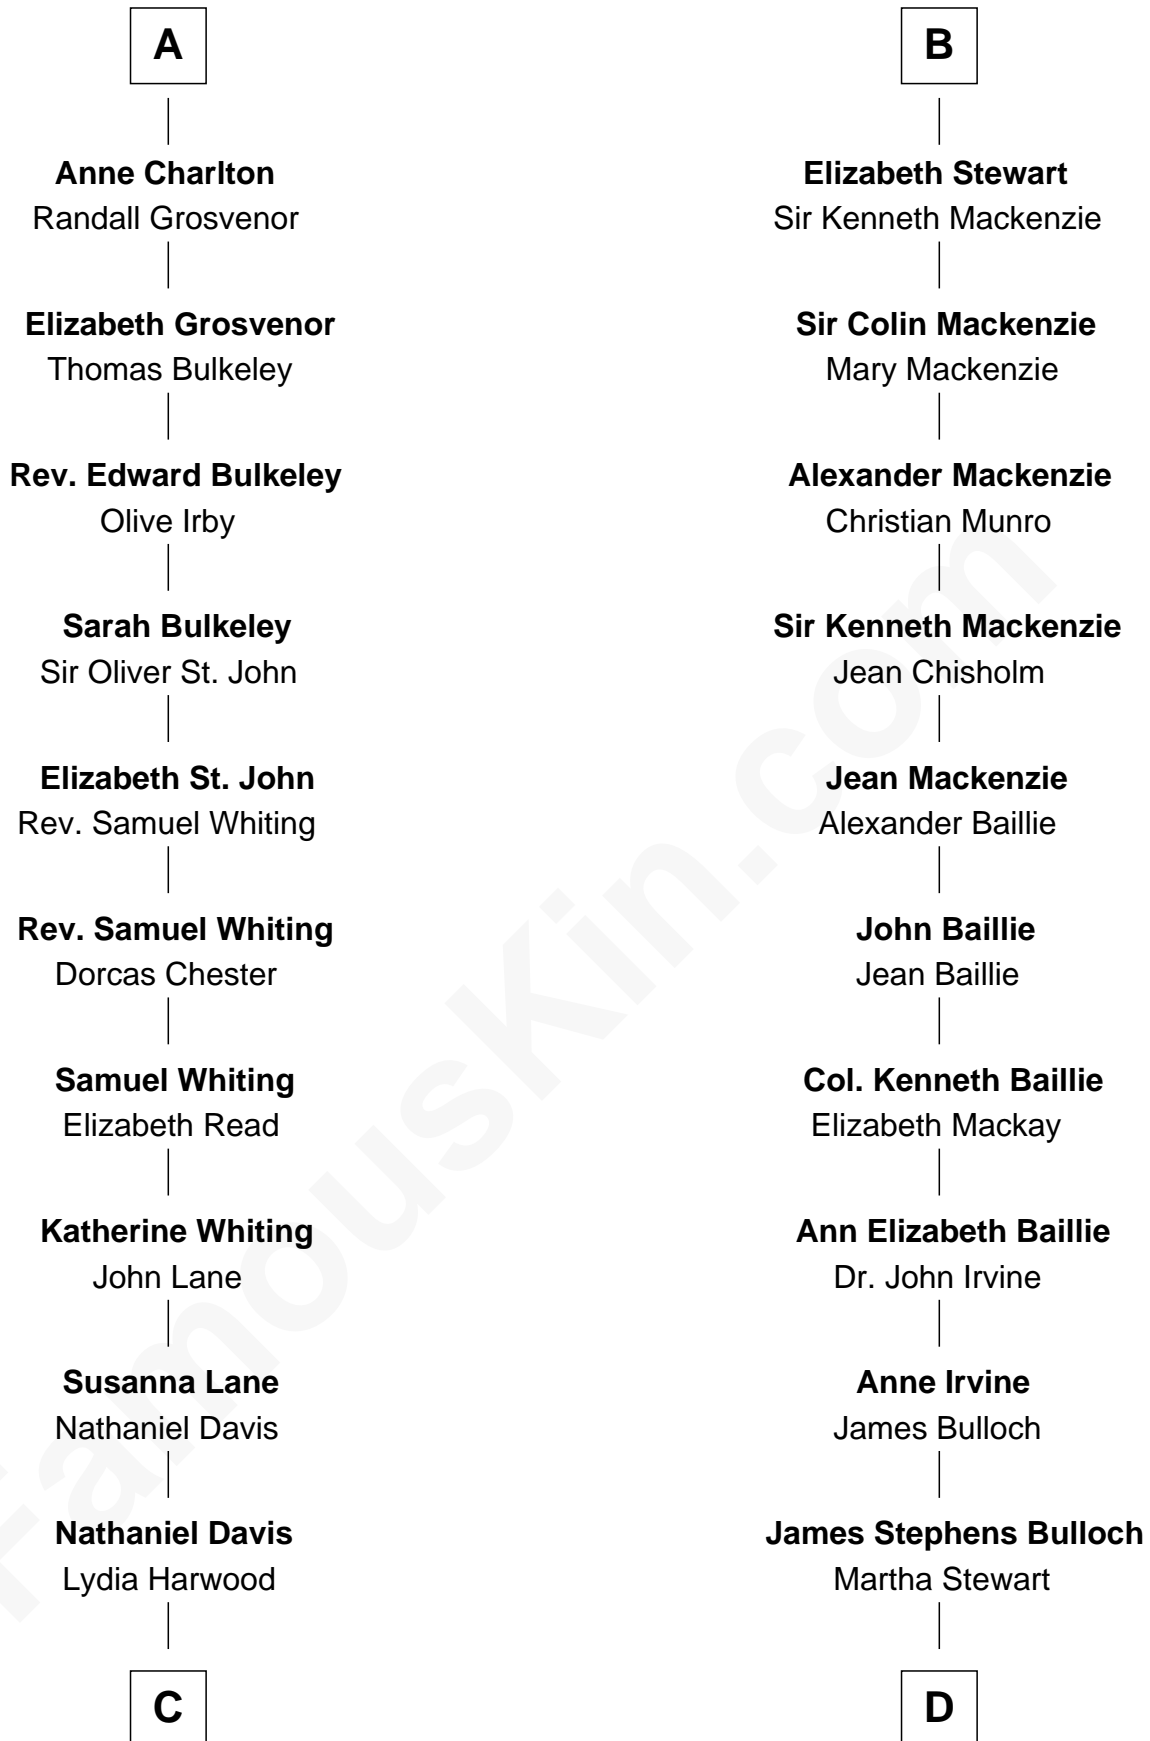

FamousKin.com Relationship Chart of

Calvin Coolidge

30th U.S. President

19th cousin 1 time removed of

Eleanor Roosevelt

First Lady of President Franklin D. Roosevelt

Sir Alan la Zouche

Eleanor de Segrave

C

Mary Davis
John Dunlap Moor

Hiram Dunlap Moor
Abigail Pinney Franklin

Victoria Josephine Moor
Col. John Calvin Coolidge

Calvin Coolidge
30th U.S. President

D

Martha Bulloch
Theodore Roosevelt

Elliott Roosevelt
Anna Rebecca Hall

Eleanor Roosevelt
First Lady of Franklin Roosevelt

FamousKin.com