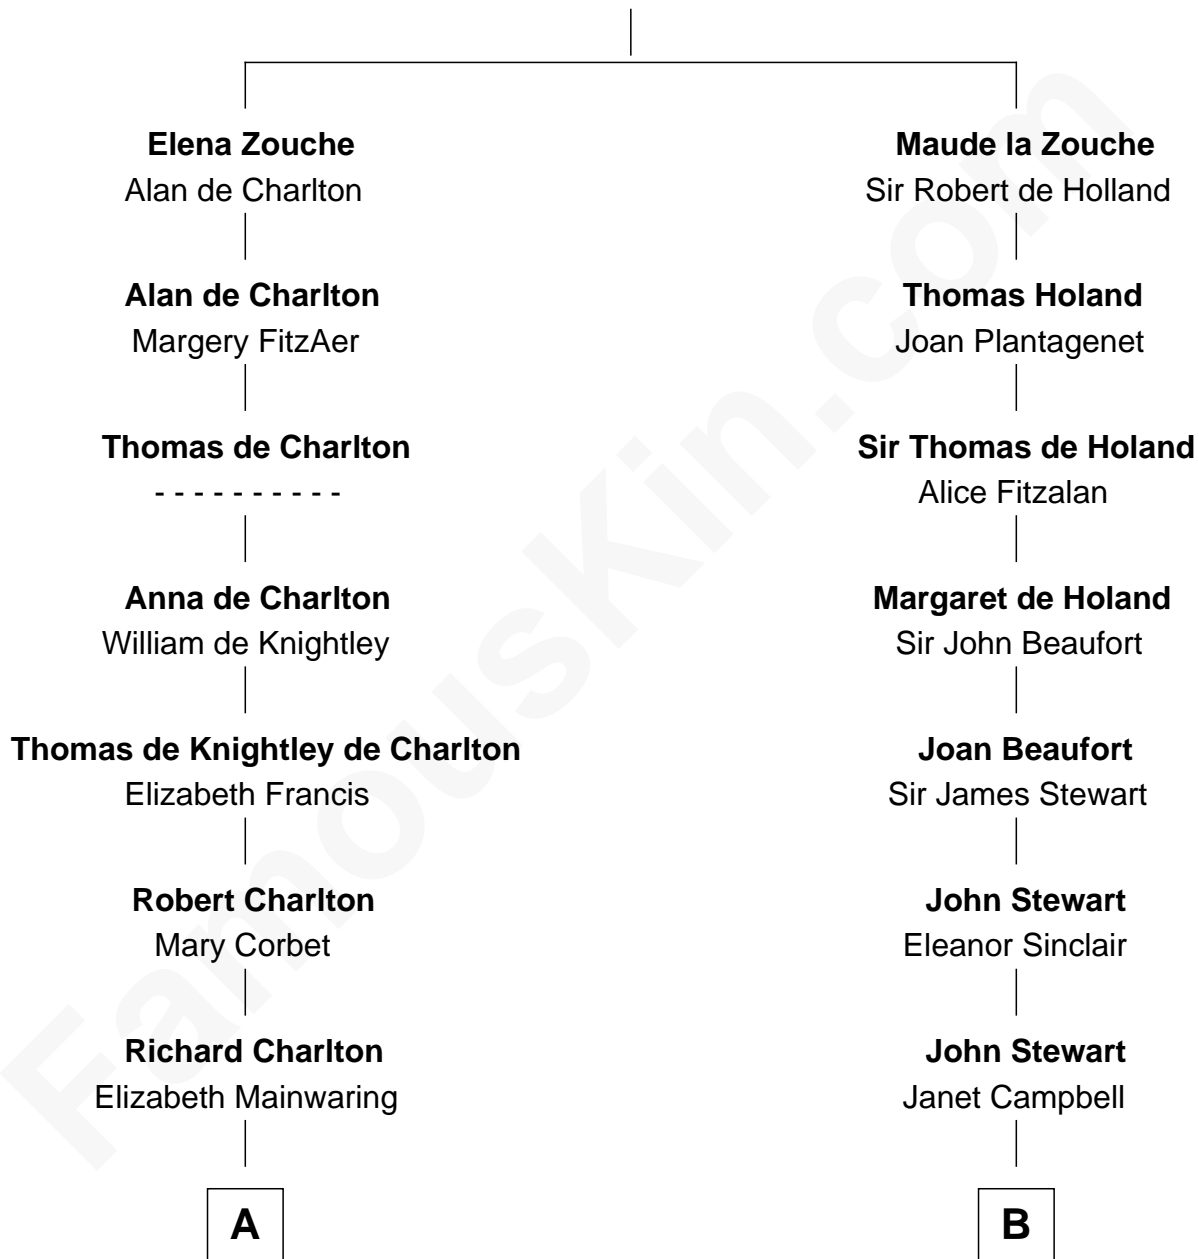

FamousKin.com Relationship Chart of

Calvin Coolidge

30th U.S. President

19th cousin 1 time removed of

Eleanor Roosevelt

First Lady of President Franklin D. Roosevelt

Sir Alan la Zouche

Eleanor de Segrave

C

Mary Davis
John Dunlap Moor

Hiram Dunlap Moor
Abigail Pinney Franklin

Victoria Josephine Moor
Col. John Calvin Coolidge

Calvin Coolidge
30th U.S. President

D

Martha Bulloch
Theodore Roosevelt

Elliott Roosevelt
Anna Rebecca Hall

Eleanor Roosevelt
First Lady of Franklin Roosevelt

FamousKin.com