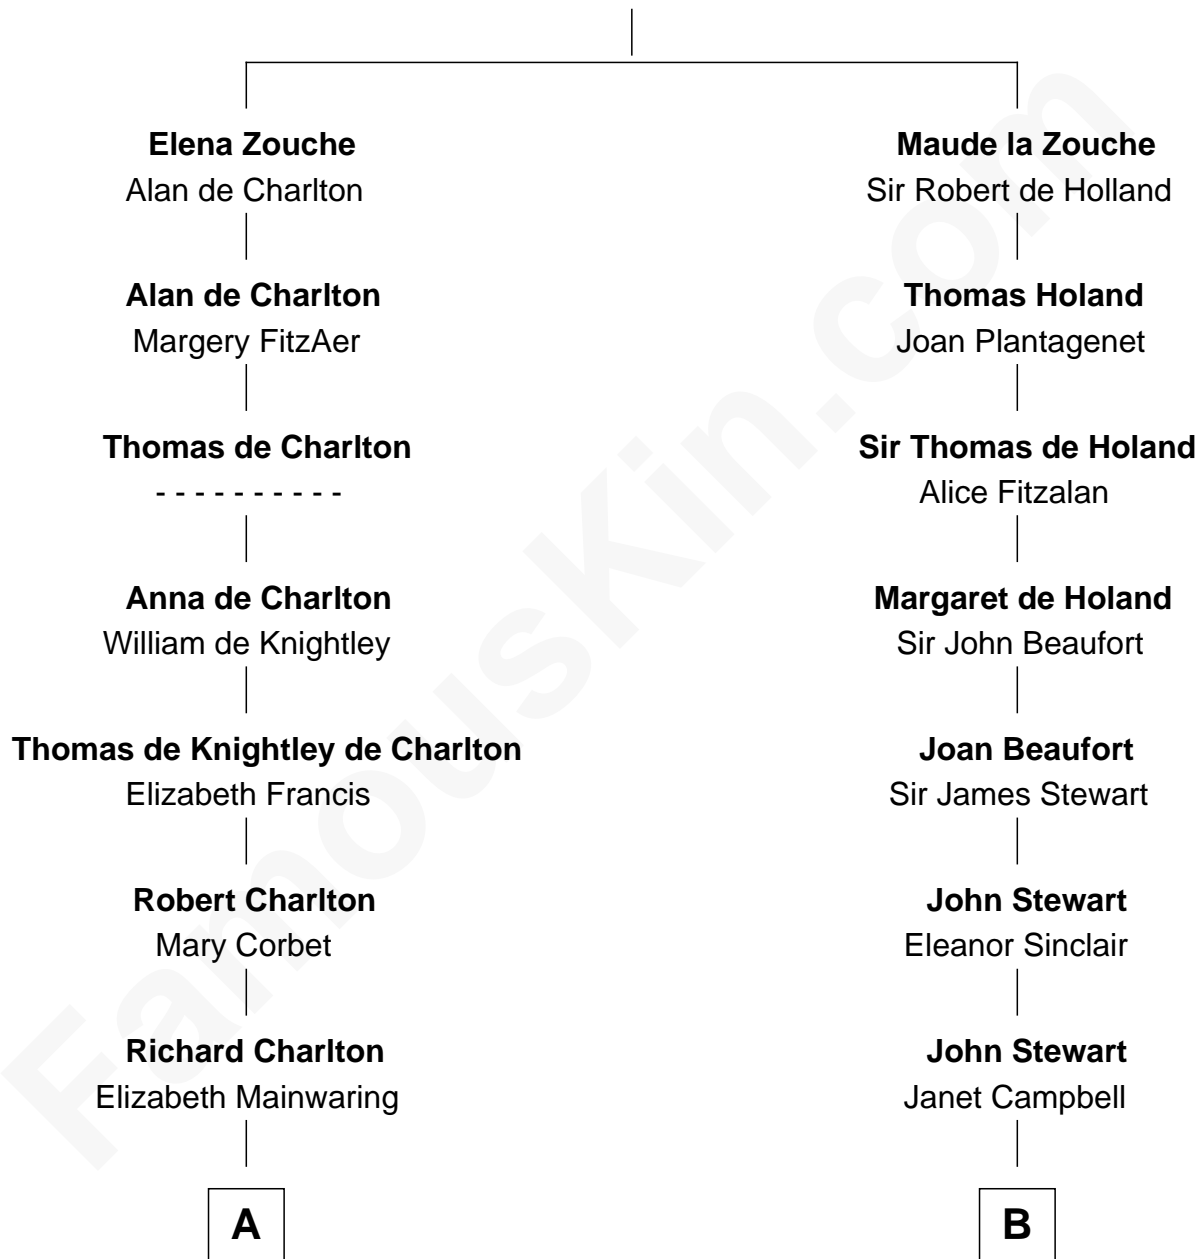

FamousKin.com Relationship Chart of

Calvin Coolidge

30th U.S. President

18th cousin 2 times removed of

Theodore Roosevelt

26th U.S. President

Sir Alan la Zouche

Eleanor de Segrave

C

Mary Davis
John Dunlap Moor

Hiram Dunlap Moor
Abigail Pinney Franklin

Victoria Josephine Moor
Col. John Calvin Coolidge

Calvin Coolidge
30th U.S. President

D

Martha Bulloch
Theodore Roosevelt

Theodore Roosevelt
26th U.S. President