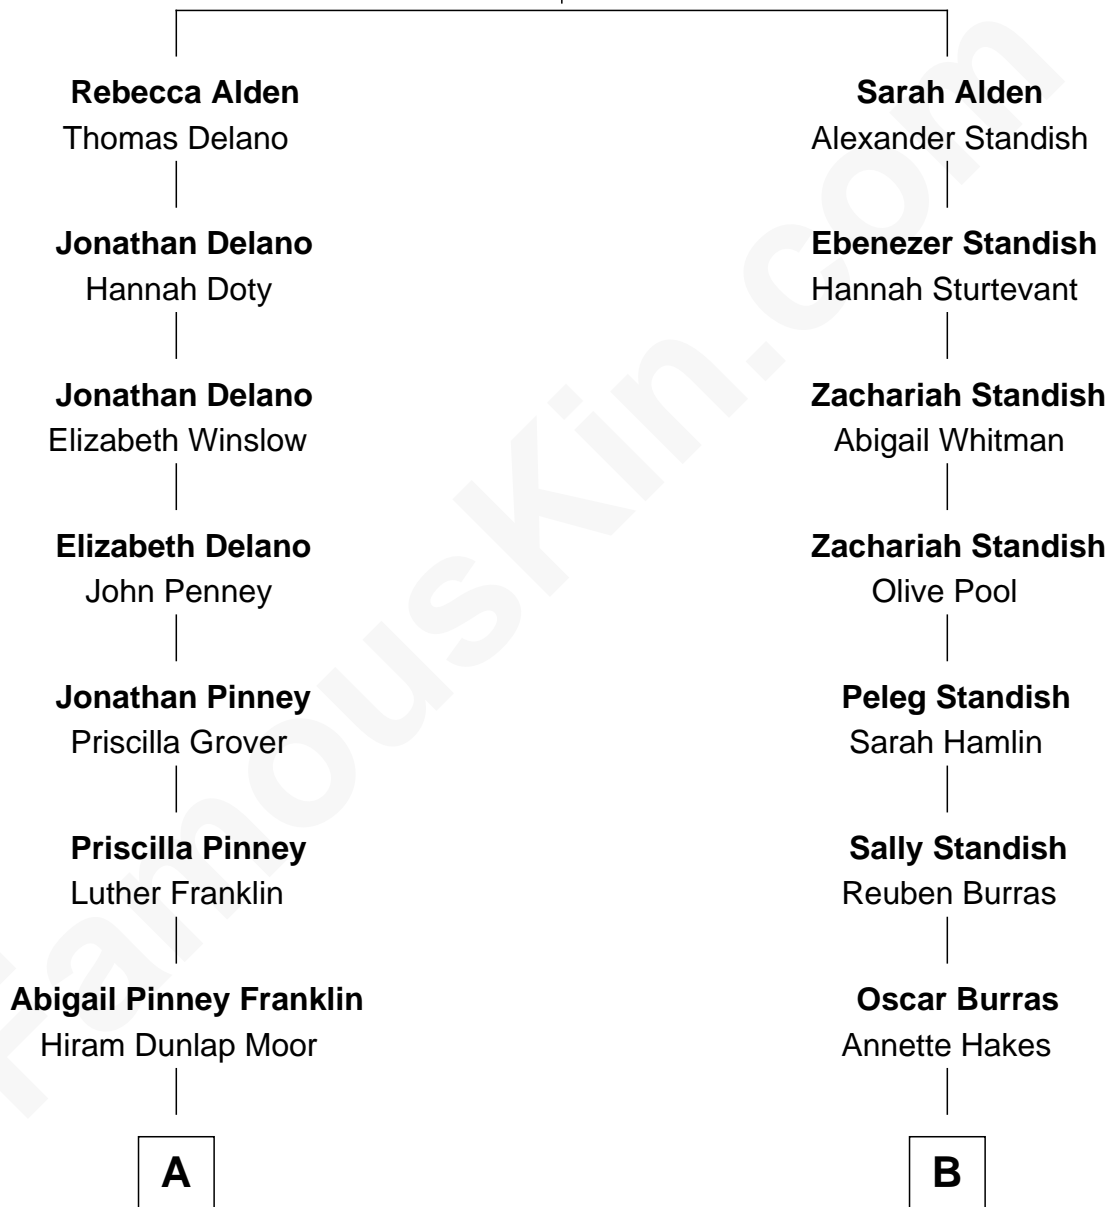

FamousKin.com Relationship Chart of

Calvin Coolidge

30th U.S. President

8th cousin 2 times removed of

Dan Quayle

44th U.S. Vice-President

John Alden
Priscilla Mullins

A

Victoria Josephine Moor
Col. John Calvin Coolidge

Calvin Coolidge
30th U.S. President

B

Delia Burras
William Orran Cline

Marie Pauline Cline
Robert Harwood Quayle

James Cline Quayle
Martha Corinne Pulliam

Dan Quayle
44th U.S. Vice-President