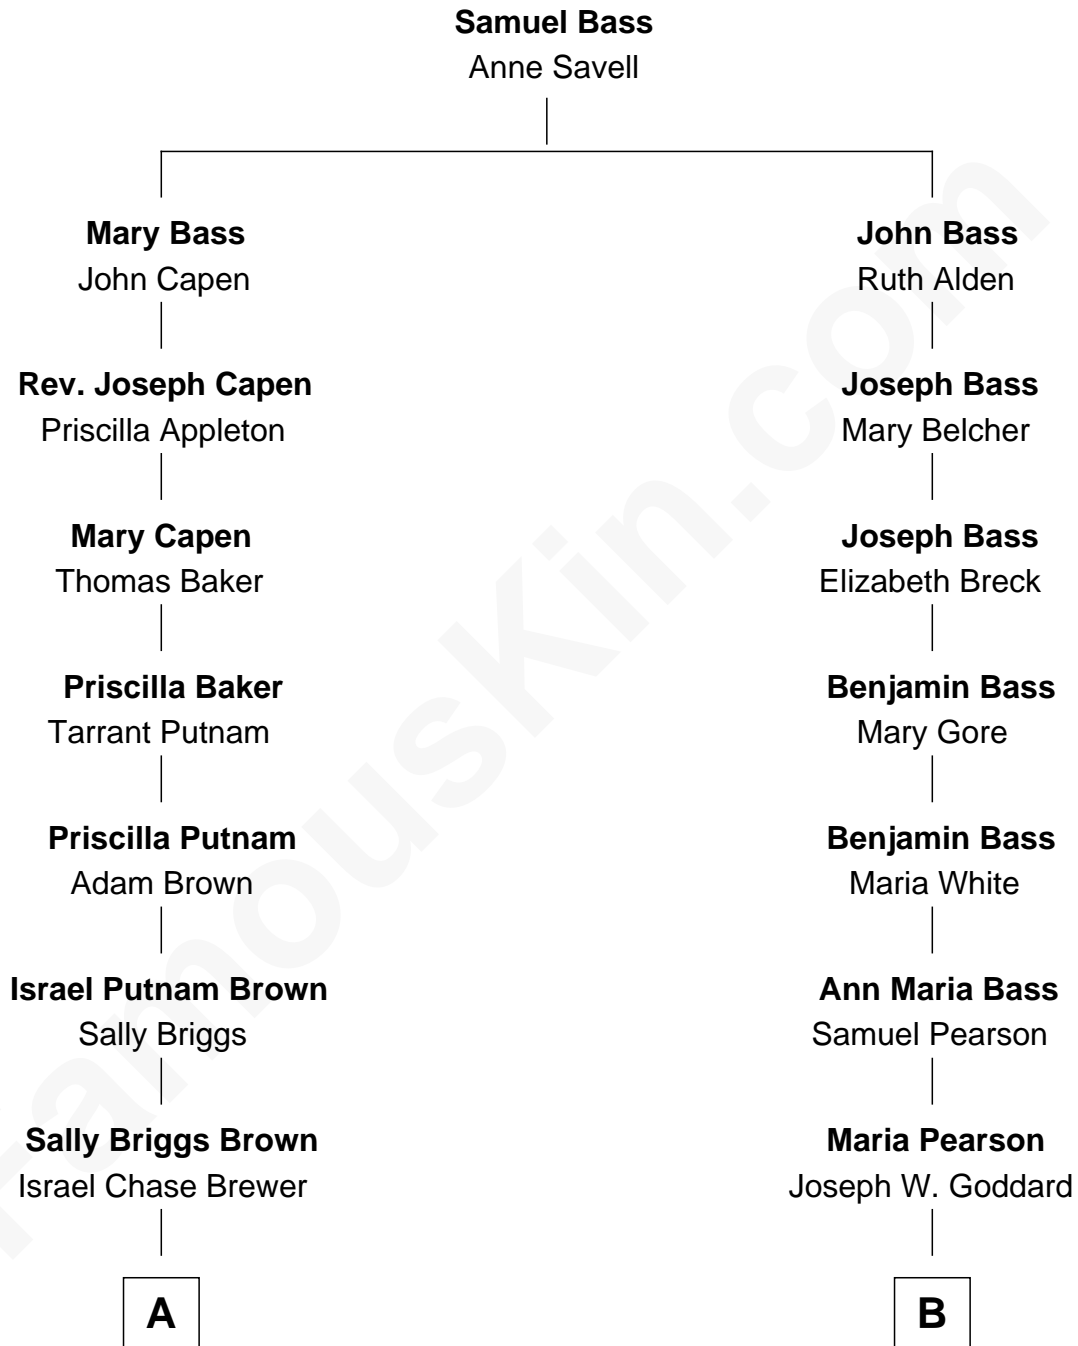

# FamousKin.com Relationship Chart of

**Calvin Coolidge**

*30th U.S. President*

8th cousin 1 time removed of

**Samuel P. Goddard**

*12th Governor of Arizona*

**A**

**Sarah Almeda Brewer**  
Calvin Galusha Coolidge

**Col. John Calvin Coolidge**  
Victoria Josephine Moor

**Calvin Coolidge**  
*30th U.S. President*

**B**

**Samuel Pearson Goddard**  
Florence Hilton Denham

**Samuel P. Goddard**  
*12th Governor of Arizona*