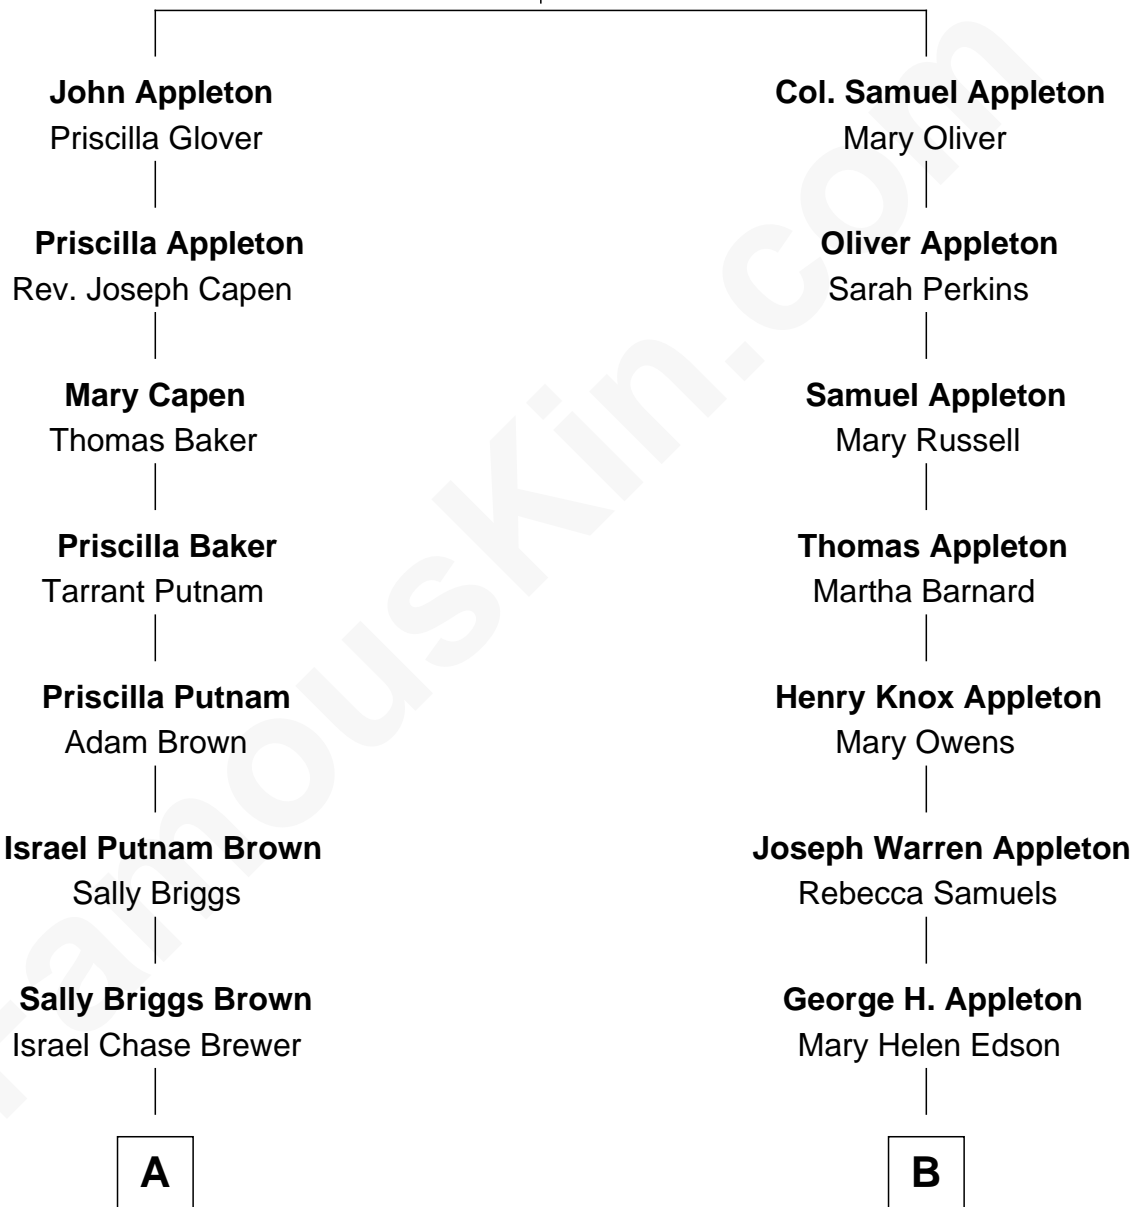

FamousKin.com Relationship Chart of

Calvin Coolidge

30th U.S. President

9th cousin 1 time removed of

Marie-Chantal Miller

Crown Princess of Greece

Samuel Appleton

Judith Everard

A

Sarah Almeda Brewer
Calvin Galusha Coolidge

Col. John Calvin Coolidge
Victoria Josephine Moor

Calvin Coolidge
30th U.S. President

B

Blanche Louise Appleton
Ellis John Springer Miller

Ellis Warren Appleton Miller
Sophia June Squarebriggs