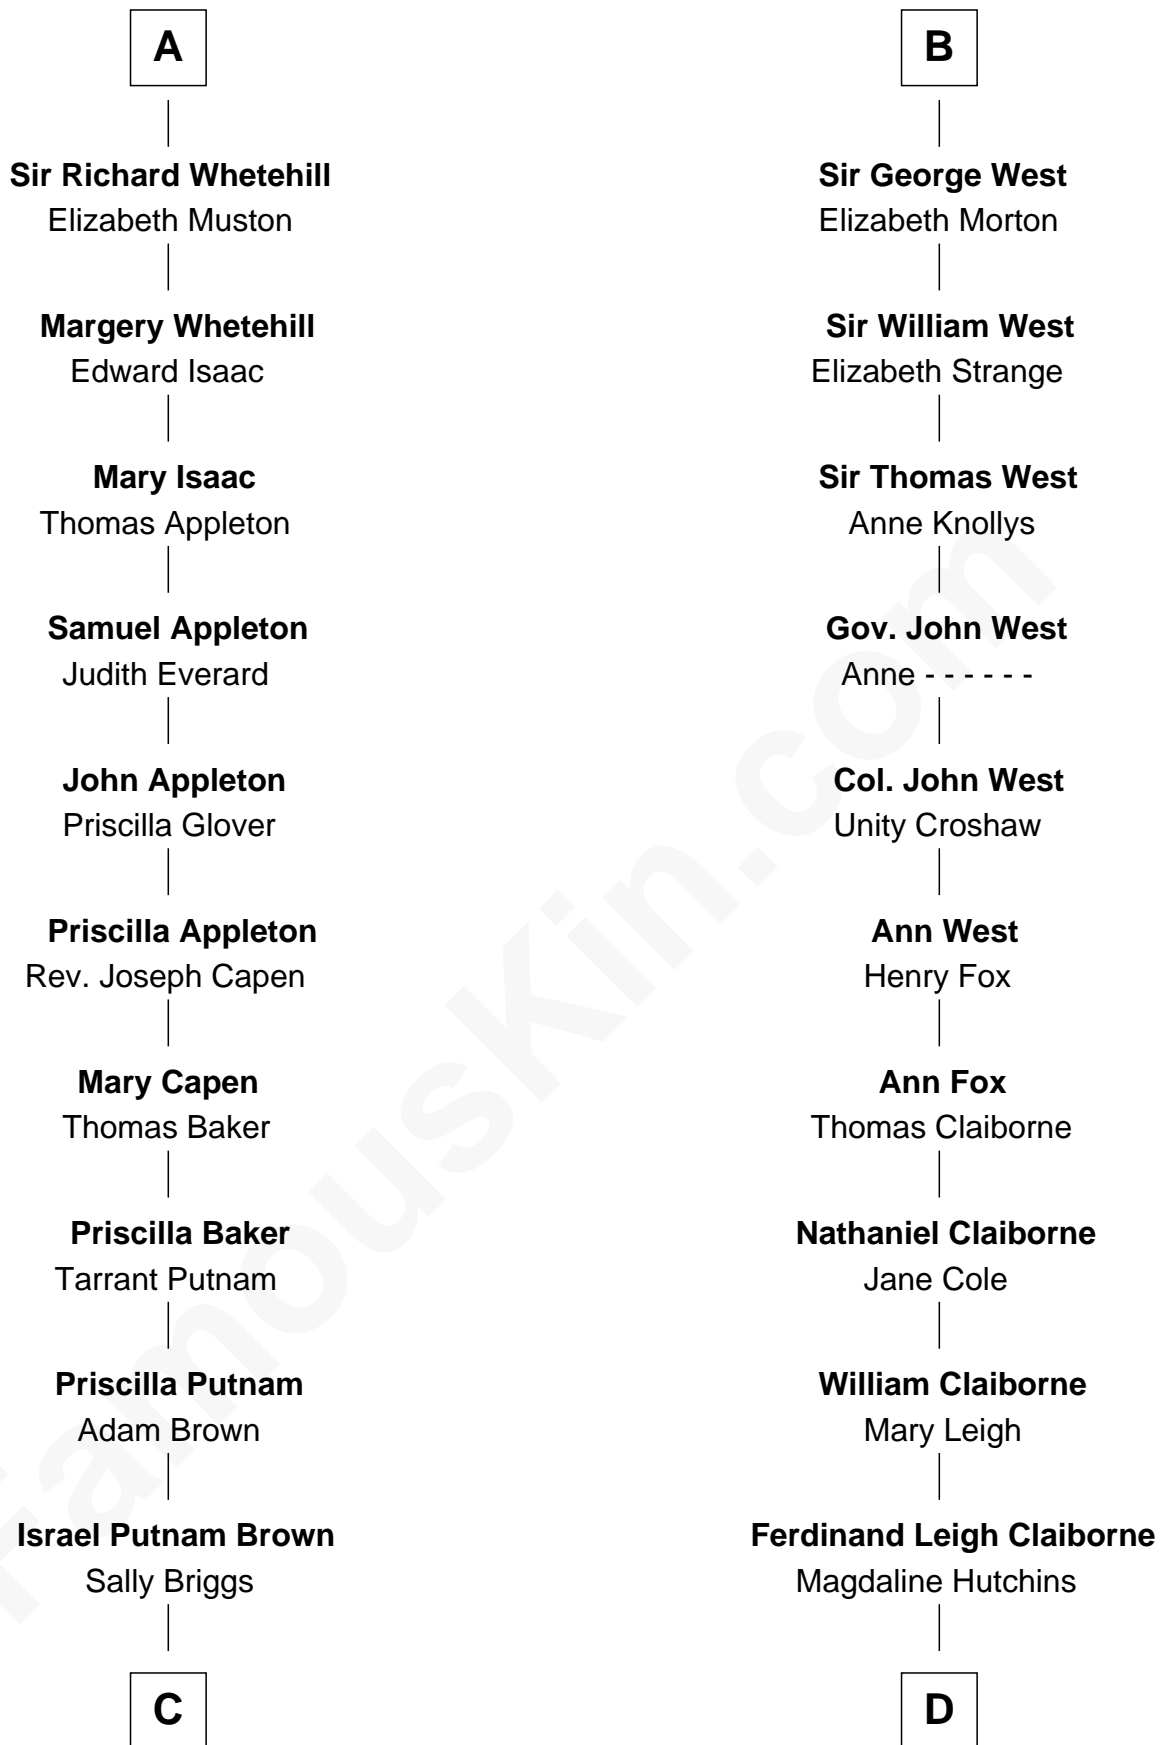

# FamousKin.com Relationship Chart of

**Calvin Coolidge**

*30th U.S. President*

20th cousin 1 time removed of

**Cokie Roberts**

*Author and TV Journalist*

**John IV le Strange**

Joan de Somery

**C**

**Sally Briggs Brown**  
Israel Chase Brewer

**Sarah Almeda Brewer**  
Calvin Galusha Coolidge

**Col. John Calvin Coolidge**  
Victoria Josephine Moor

**Calvin Coolidge**  
*30th U.S. President*

**D**

**Ferdinand Leigh Claiborne**  
Courtney Ann Terrell

**Judge Louis Bingaman Claiborne**  
Rosa Marie Pourciau

**Roland Philemon Claiborne**  
Martha Corinne Morrison

**Marie Corinne Morrison Claiborne**  
Hale Boggs