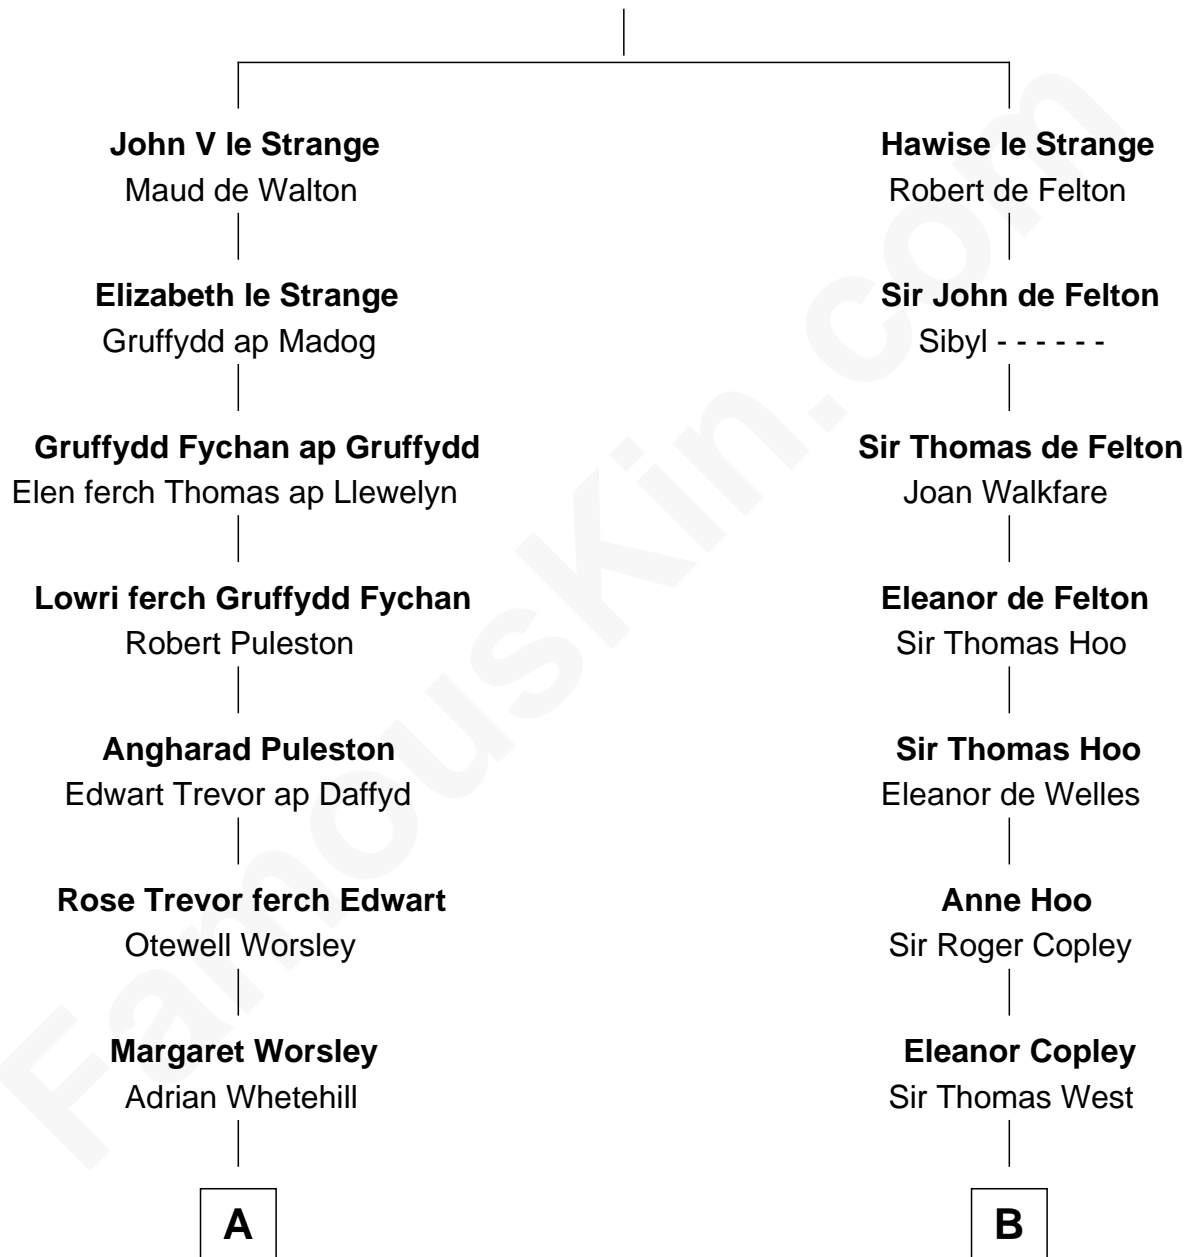

# FamousKin.com Relationship Chart of

**Calvin Coolidge**

*30th U.S. President*

20th cousin 1 time removed of

**Cokie Roberts**

*Author and TV Journalist*

**John IV le Strange**

Joan de Somery

**C**

**Sally Briggs Brown**  
Israel Chase Brewer

**Sarah Almeda Brewer**  
Calvin Galusha Coolidge

**Col. John Calvin Coolidge**  
Victoria Josephine Moor

**Calvin Coolidge**  
*30th U.S. President*

**D**

**Ferdinand Leigh Claiborne**  
Courtney Ann Terrell

**Judge Louis Bingaman Claiborne**  
Rosa Marie Pourciau

**Roland Philemon Claiborne**  
Martha Corinne Morrison

**Marie Corinne Morrison Claiborne**  
Hale Boggs