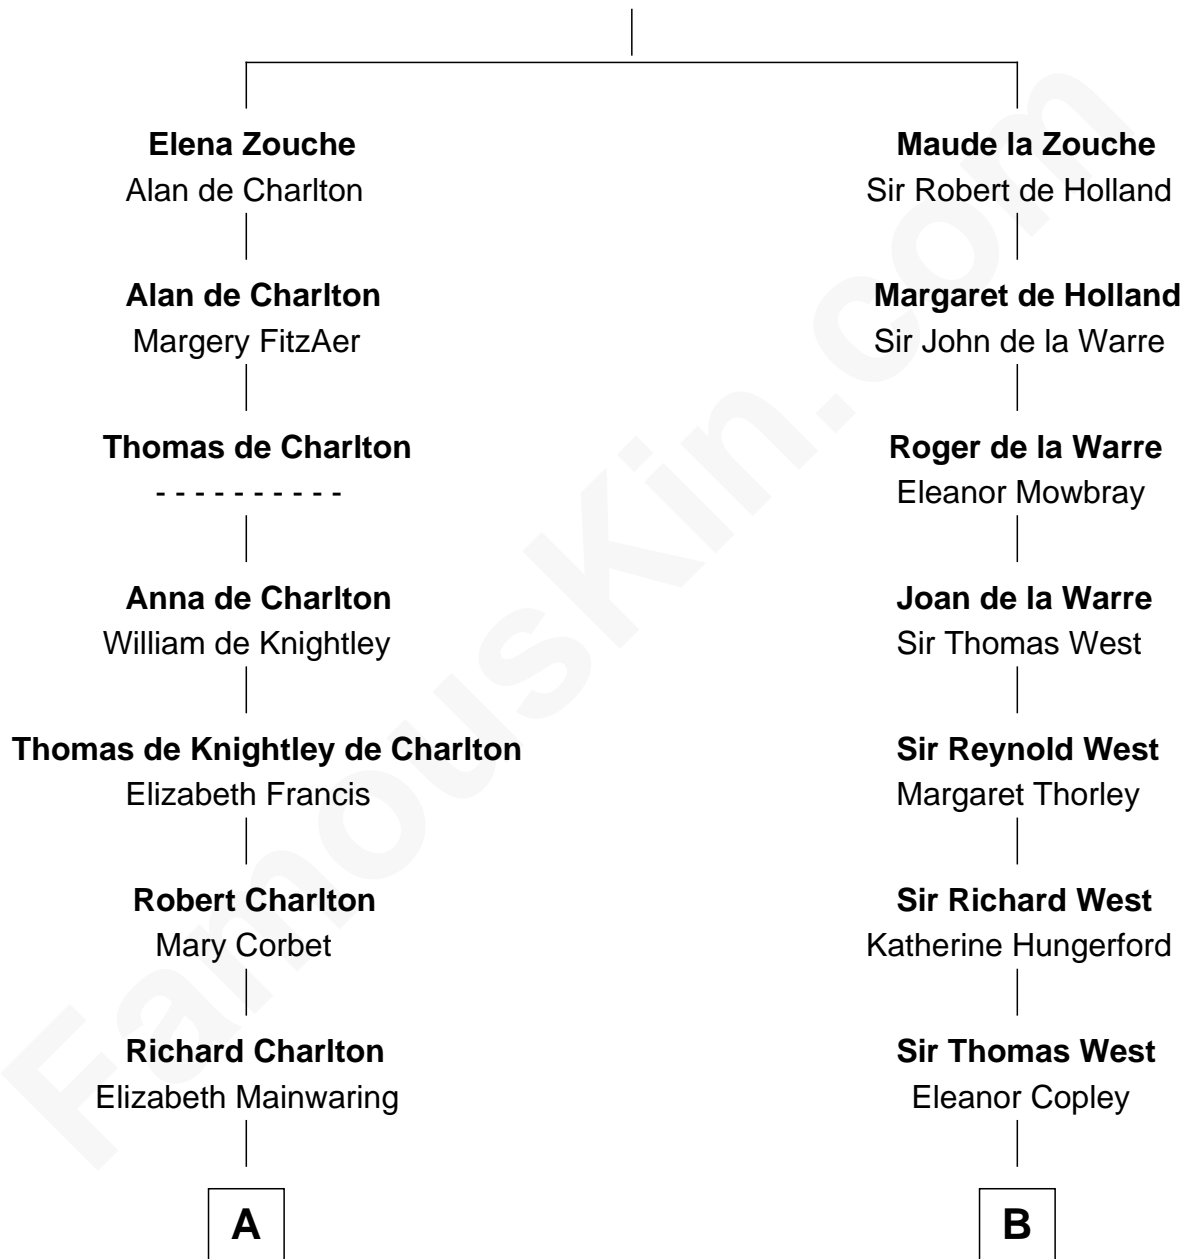

# FamousKin.com Relationship Chart of

**Calvin Coolidge**

*30th U.S. President*

20th cousin 1 time removed of

**Cokie Roberts**

*Author and TV Journalist*

**Sir Alan la Zouche**

Eleanor de Segrave

**C**

**Mary Davis**  
John Dunlap Moor

**Hiram Dunlap Moor**  
Abigail Pinney Franklin

**Victoria Josephine Moor**  
Col. John Calvin Coolidge

**Calvin Coolidge**  
*30th U.S. President*

**D**

**Ferdinand Leigh Claiborne**  
Courtney Ann Terrell