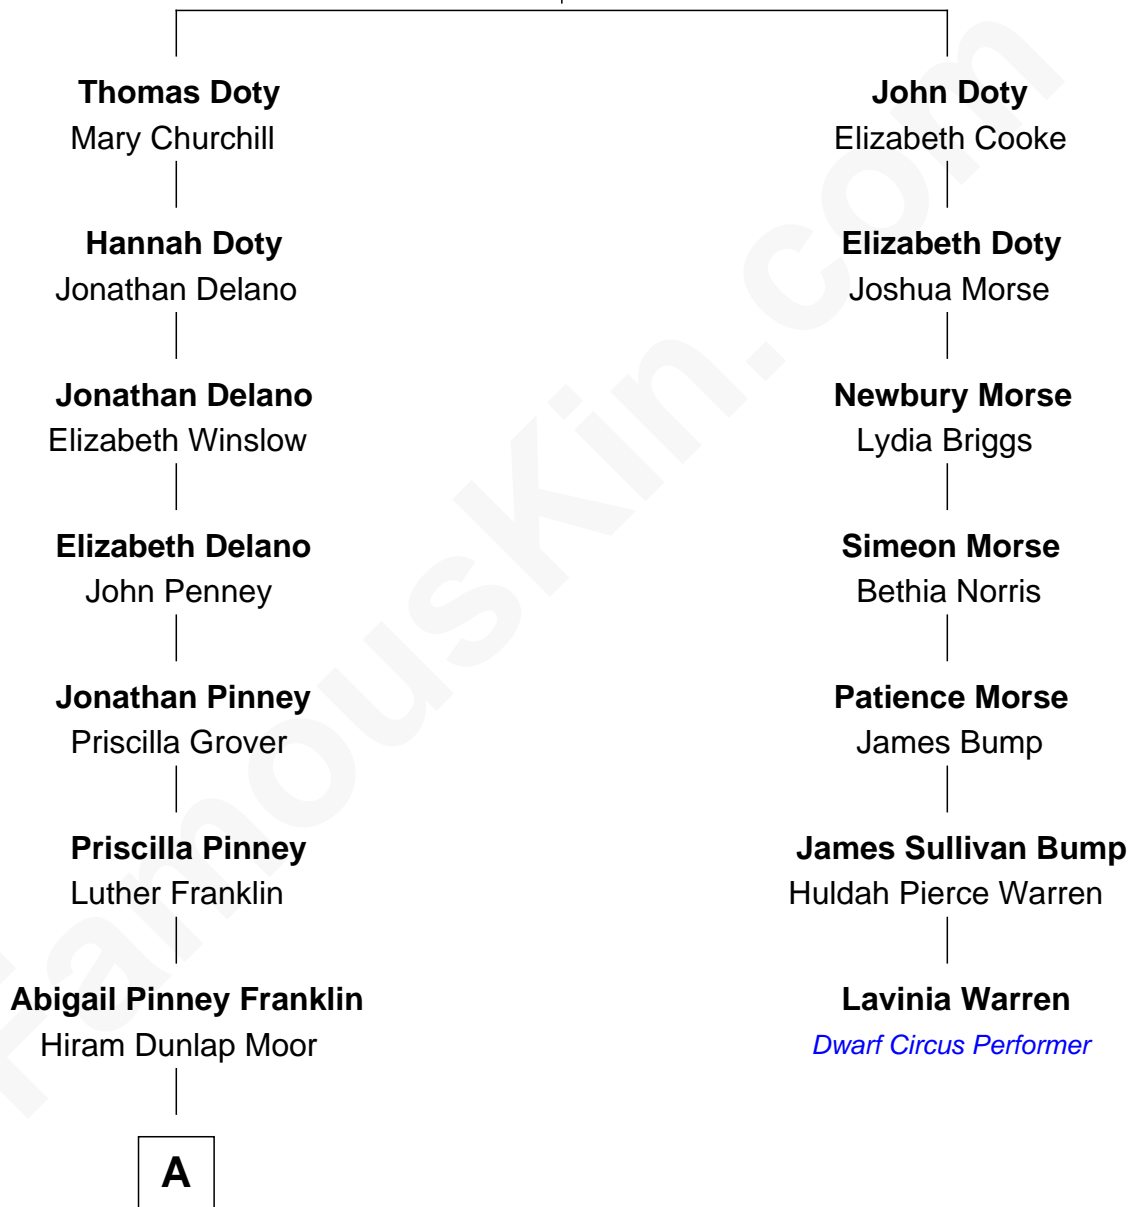

# FamousKin.com Relationship Chart of

**Calvin Coolidge**

*30th U.S. President*

6th cousin 2 times removed of

**Lavinia Warren**

*Dwarf Circus Performer*

**Edward Doty**

Faith Clarke

**A**

**Victoria Josephine Moor**  
Col. John Calvin Coolidge

**Calvin Coolidge**  
*30th U.S. President*

FamousKin.com