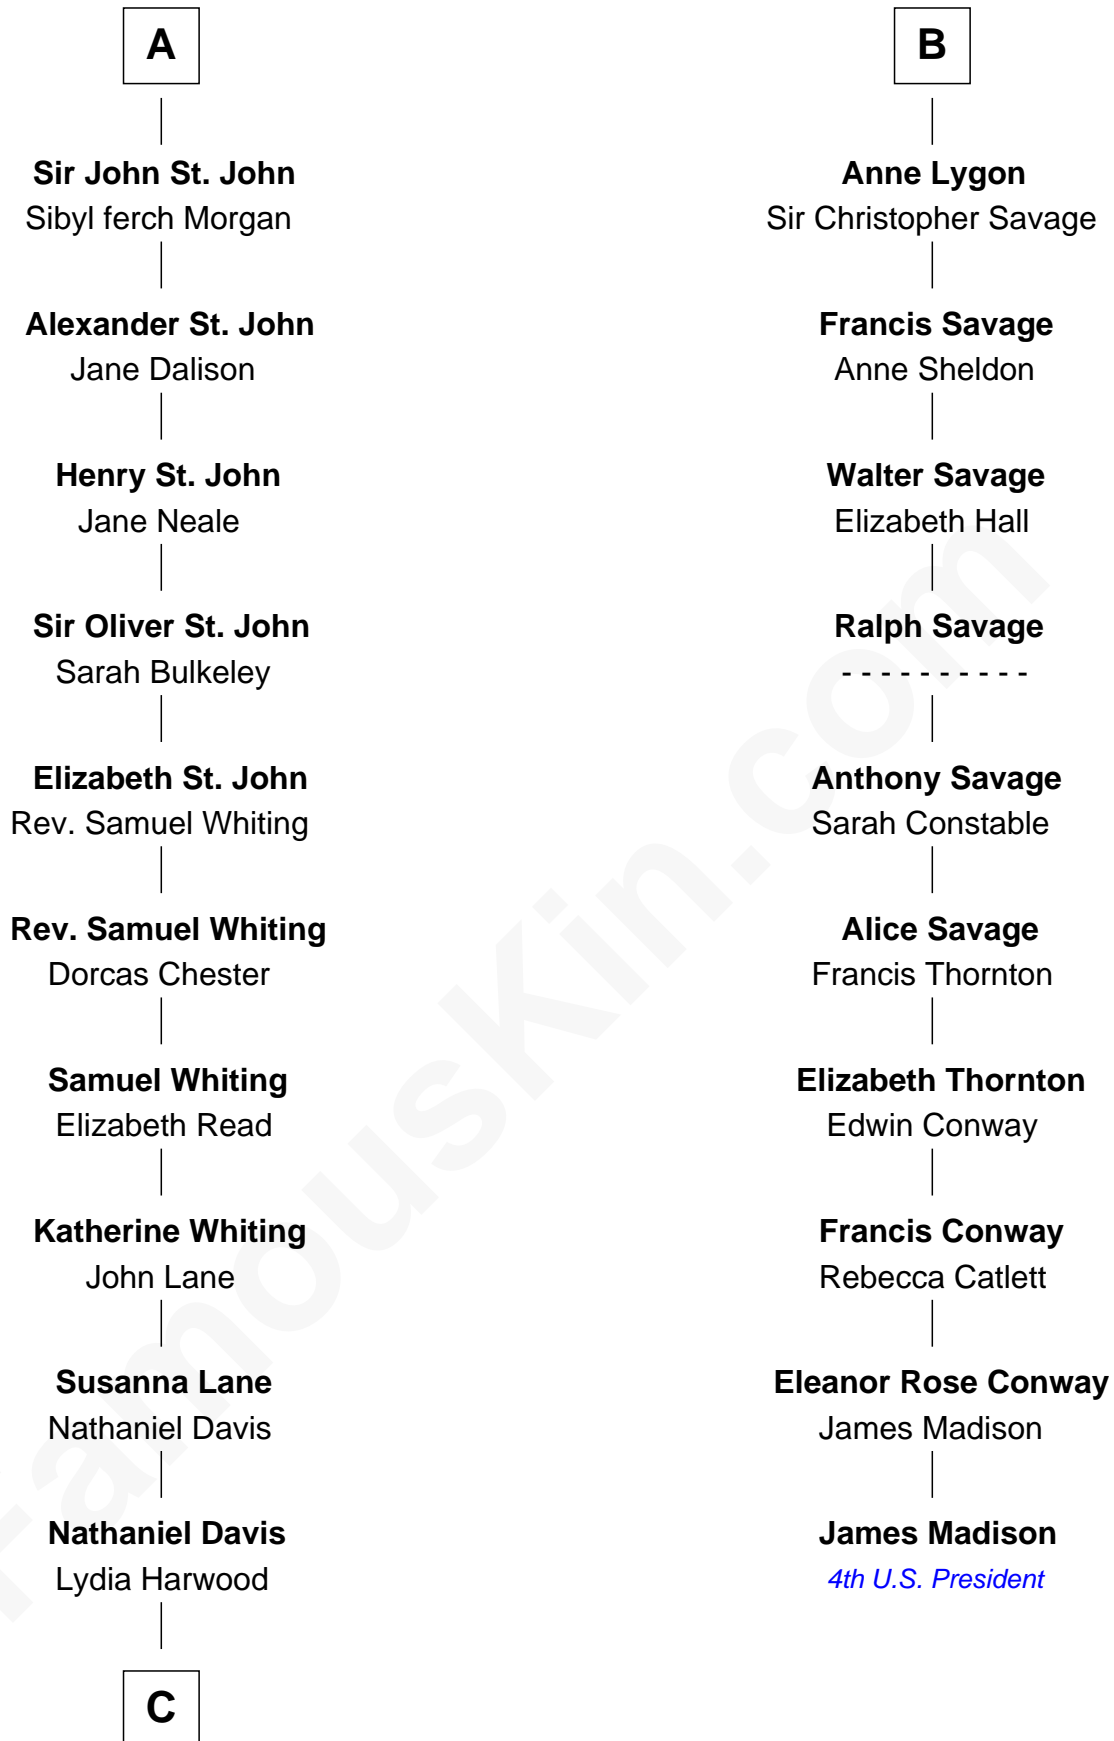

FamousKin.com Relationship Chart of

Calvin Coolidge

30th U.S. President

16th cousin 4 times removed of

James Madison

4th U.S. President

Sir Walter de Beauchamp

Alice de Tony

C

—
Mary Davis

John Dunlap Moor

—
Hiram Dunlap Moor

Abigail Pinney Franklin

—
Victoria Josephine Moor

Col. John Calvin Coolidge

—
Calvin Coolidge

30th U.S. President

FamousKin.com