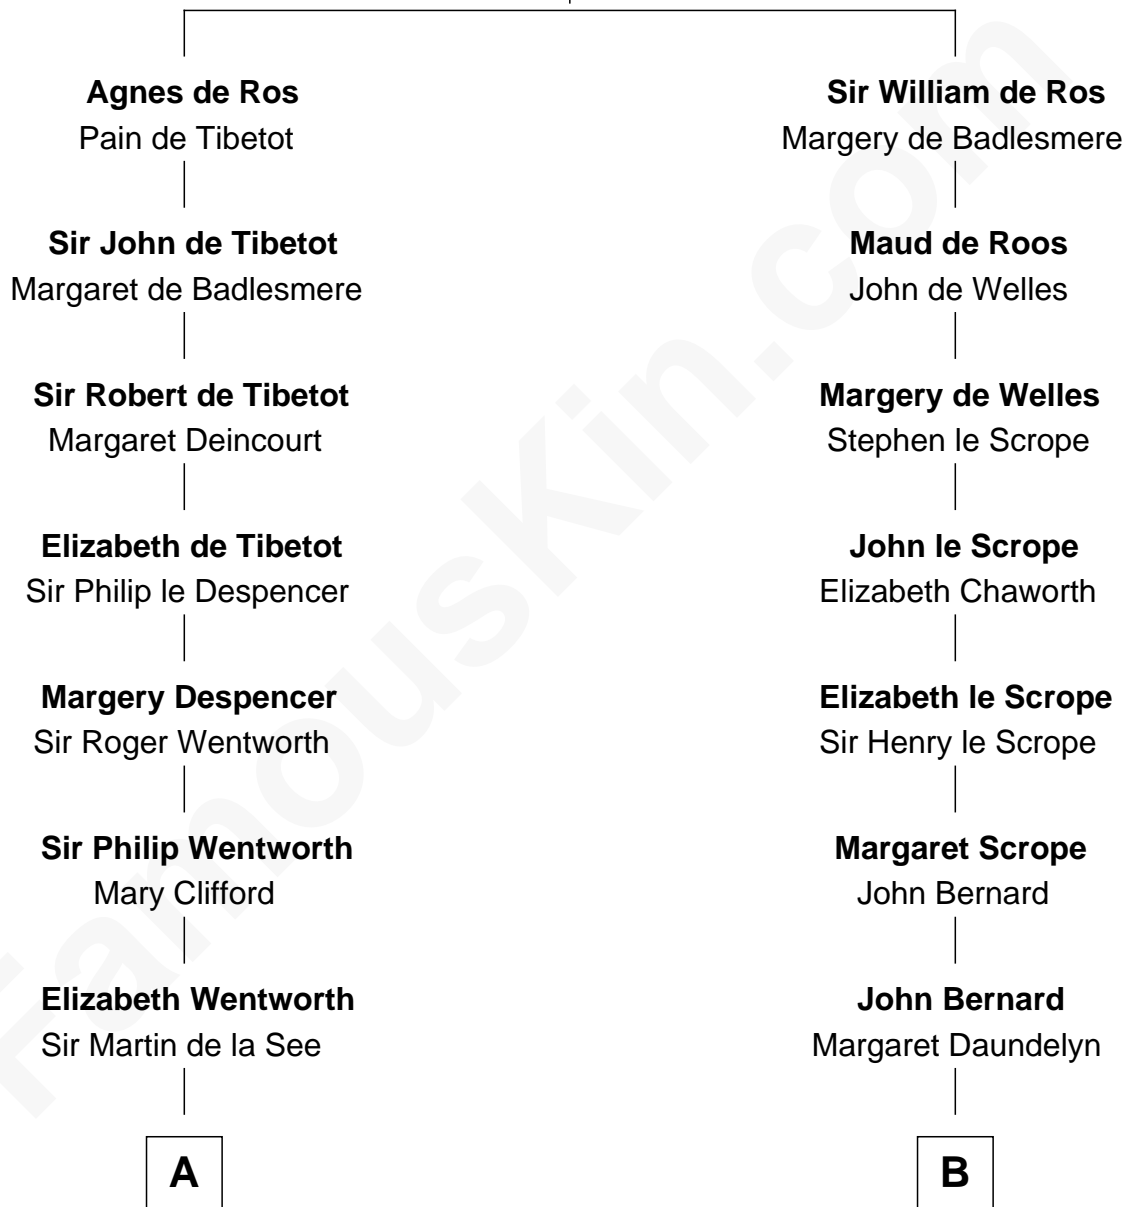

FamousKin.com Relationship Chart of

Calvin Coolidge

30th U.S. President

14th cousin 7 times removed of

James Madison

4th U.S. President

William de Ros

Maude de Vaux

Victoria Josephine Moor

Calvin Coolidge

30th U.S. President

FamousKin.com