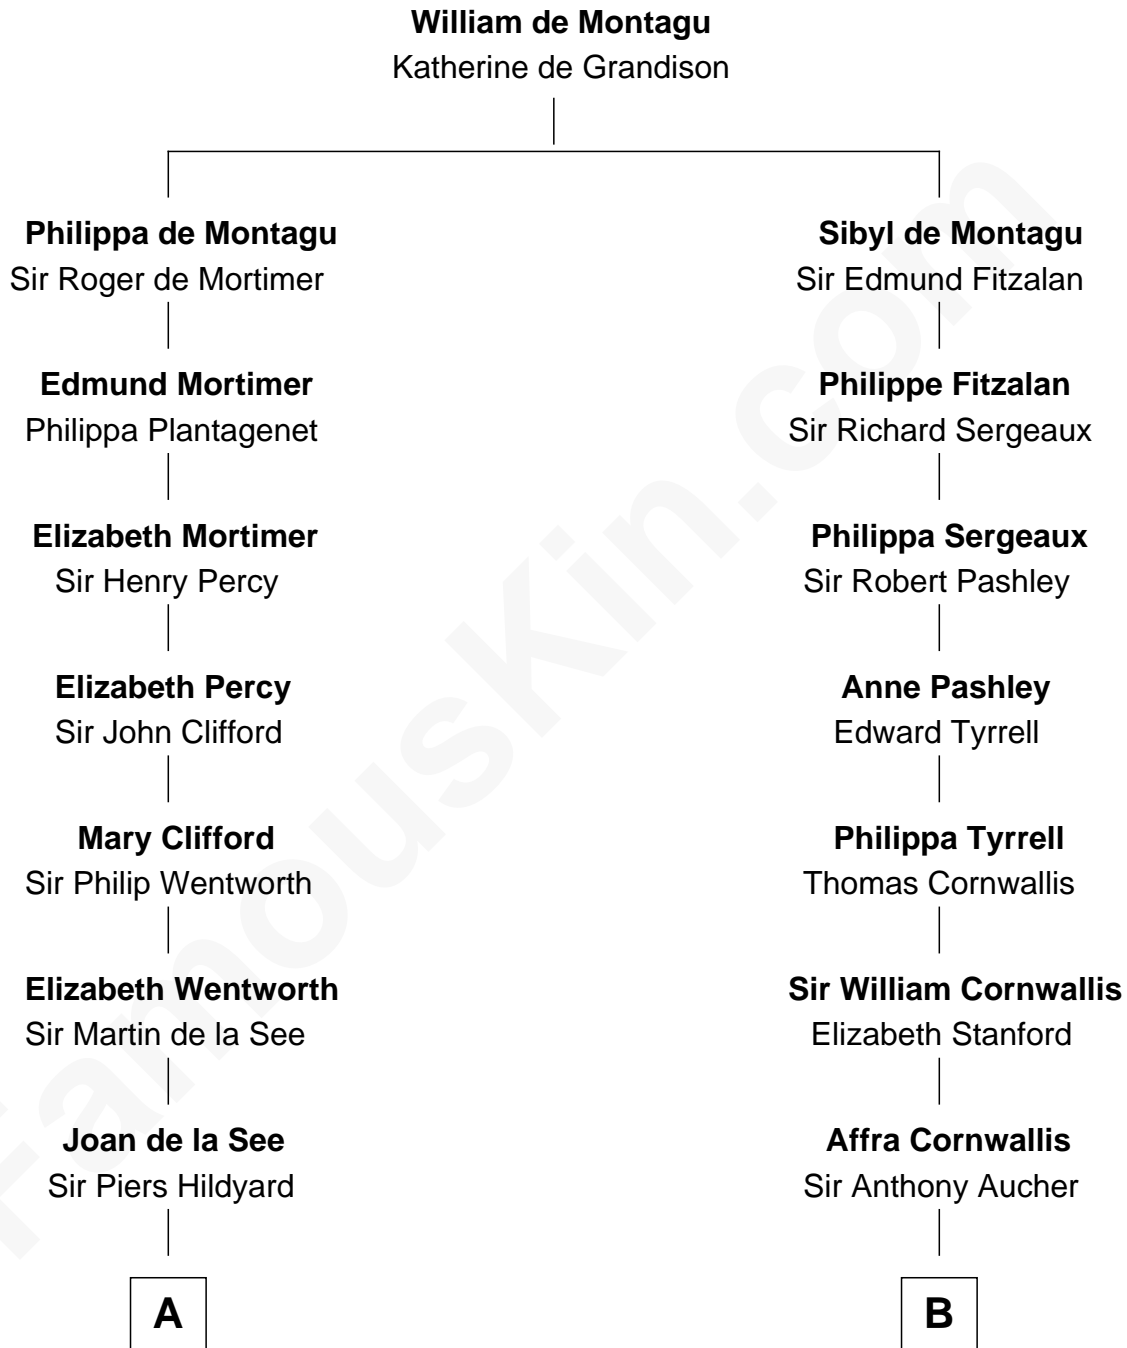

**FamousKin.com**  
**Relationship Chart of**  
**Calvin Coolidge**  
*30th U.S. President*

15th cousin 5 times removed of  
**James Madison**  
*4th U.S. President*

**C**

—  
**Sally Briggs Brown**

Israel Chase Brewer

—  
**Sarah Almeda Brewer**

Calvin Galusha Coolidge

—  
**Col. John Calvin Coolidge**

Victoria Josephine Moor

—  
**Calvin Coolidge**

*30th U.S. President*

FamousKin.com