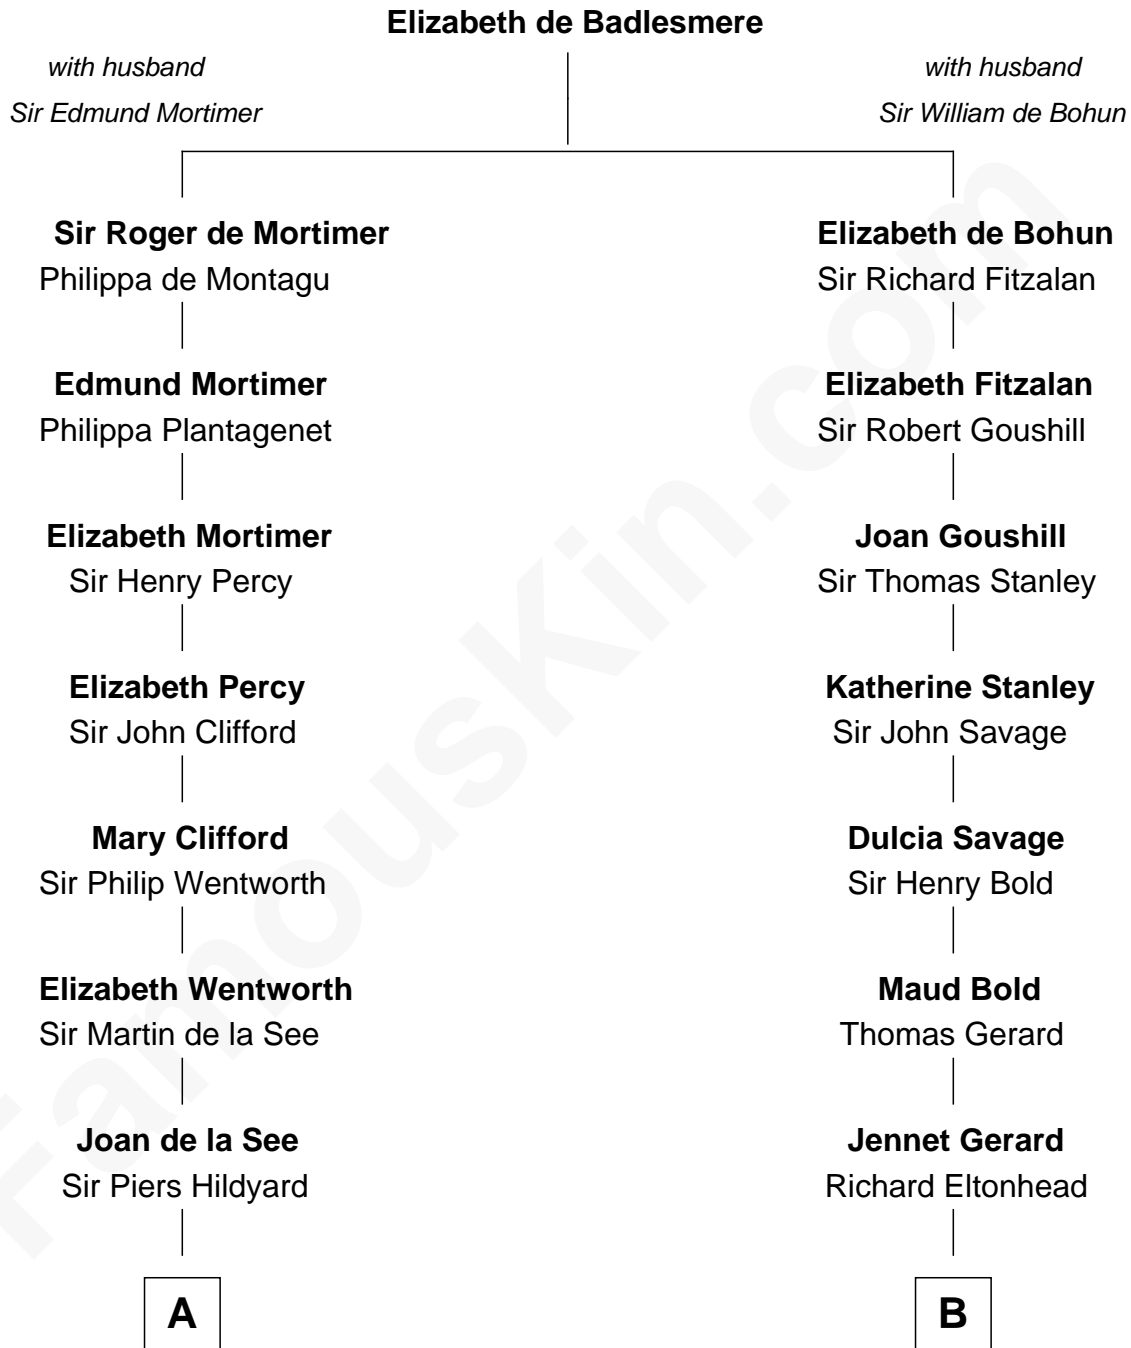

FamousKin.com
Relationship Chart of
Calvin Coolidge
30th U.S. President

13th cousin 7 times removed of
James Madison
4th U.S. President

C

—
Sally Briggs Brown

Israel Chase Brewer

—
Sarah Almeda Brewer

Calvin Galusha Coolidge

—
Col. John Calvin Coolidge

Victoria Josephine Moor

—
Calvin Coolidge

30th U.S. President

FamousKin.com